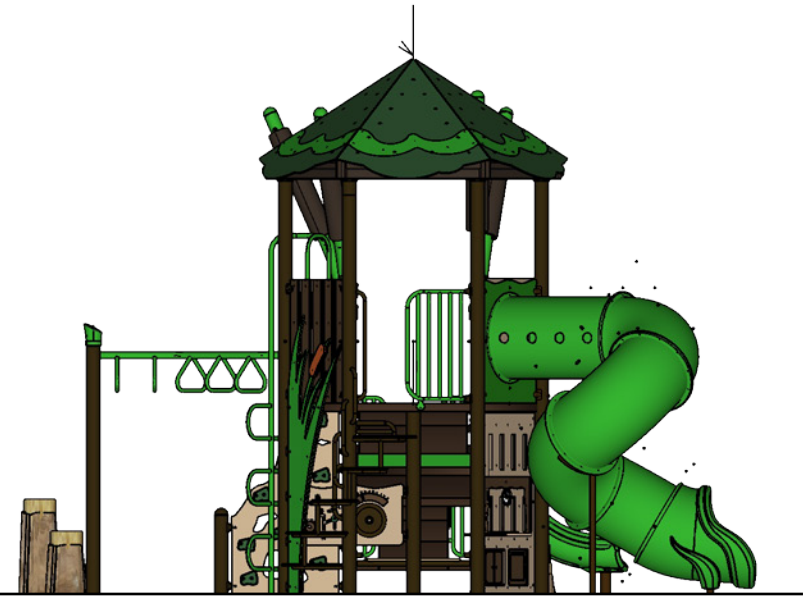

Marsh Theme

SRPFX- 50043-R1

Marsh Theme

Steel Playstructure

SRPFX-50043-R1

Marsh Theme

Steel Playstructure

Accessibility icons: a wheelchair symbol, a yellow bullseye symbol, and a circle containing the text "5-12".

Steel Playstructure

Ages	Capacity	Use Zone	Fall Height	Actual Size	Timber Count
5-12	59	44'x35'	6'	32'x23'	35

Marsh Theme

Steel Playstru

Ages	Capacity	Use Zone	Fall Height	Actual Size	Timber Count
5-12	59	43'x36'	7'	31'x23'	35

Scale: 1/6" = 1'