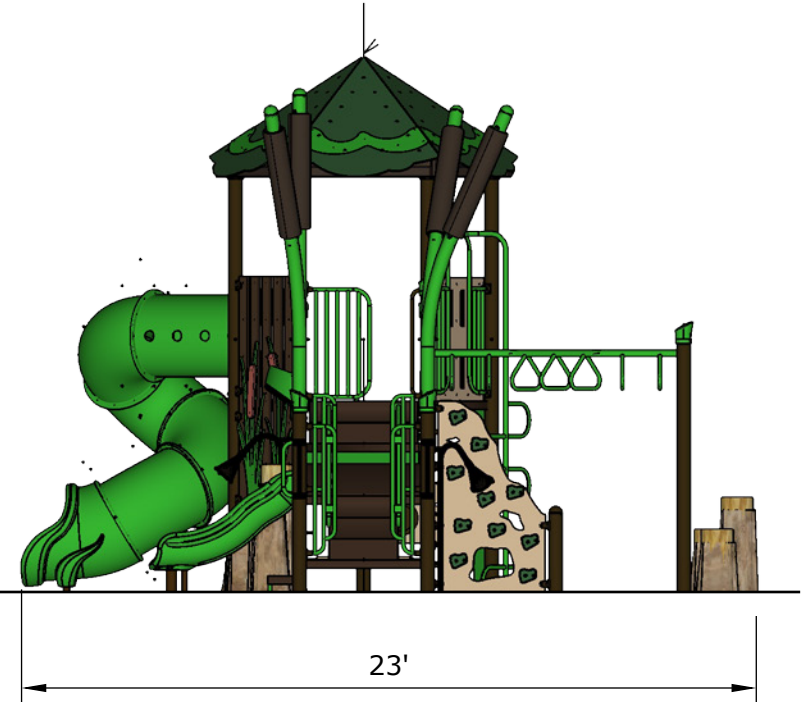

Marsh Theme

SRPFX- 50043-R1

Marsh Theme

Steel Playstructure

SRPFX-50043-R1

Marsh Theme

Steel Playstructure

Accessibility icons: a wheelchair symbol, a yellow bullseye symbol, and a circle containing the text "5-12".

Steel Playstructure

Ages	Capacity	Use Zone	Fall Height	Actual Size	Timber Count
5-12	59	44'x35'	6'	32'x23'	35

Marsh Theme

Steel Playstru

Ages	Capacity	Use Zone	Fall Height	Actual Size	Timber Count
5-12	59	43'x36'	7'	31'x23'	35

Scale: 1/6" = 1'