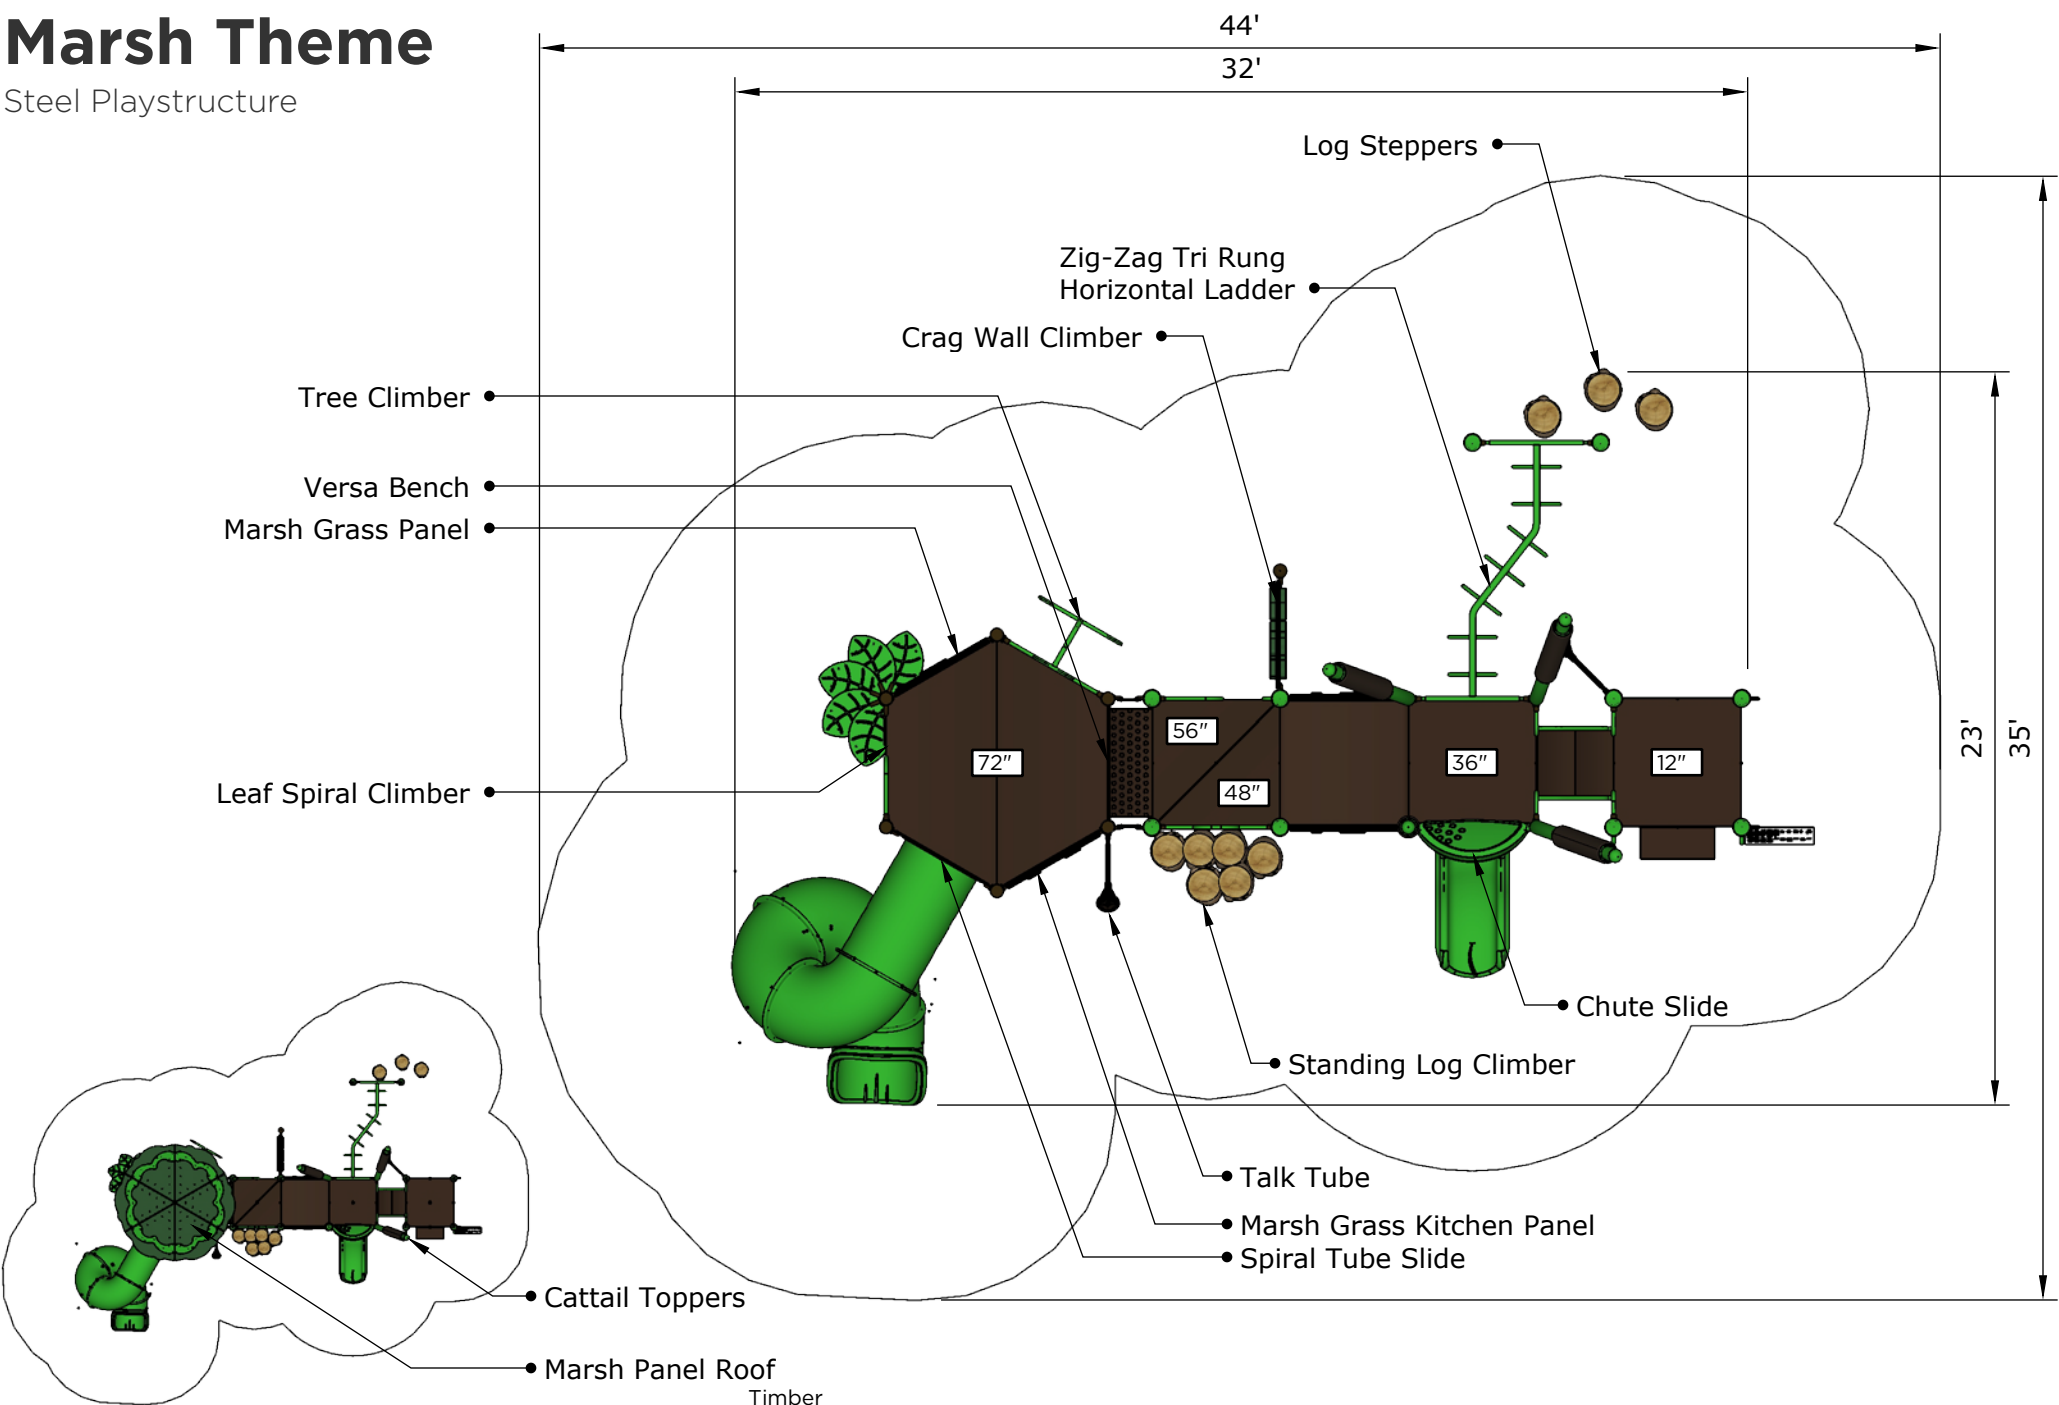

Marsh Theme

SRPFX- 50043-R1

Marsh Theme

Steel Playstructure

SRPFX-50043-R1

Marsh Theme

Steel Playstructure

Accessibility icons: a wheelchair symbol, a yellow bullseye symbol, and a circle containing the text "5-12".

SRPFX-50043-R1

Marsh Theme

Steel Playstructure

SRPFX-50043-R1

Marsh Theme

Steel Playstructure

SRPFX-50043-R1

Marsh Theme

Steel Playstructure

Ages	Capacity	Use Zone	Fall Height	Actual Size	Timber Count
5-12	59	44'x35'	6'	32'x23'	35

Marsh Theme

Steel Playstru

Ages	Capacity	Use Zone	Fall Height	Actual Size	Timber Count
5-12	59	43'x36'	7'	31'x23'	35

Scale: 1/6" = 1'