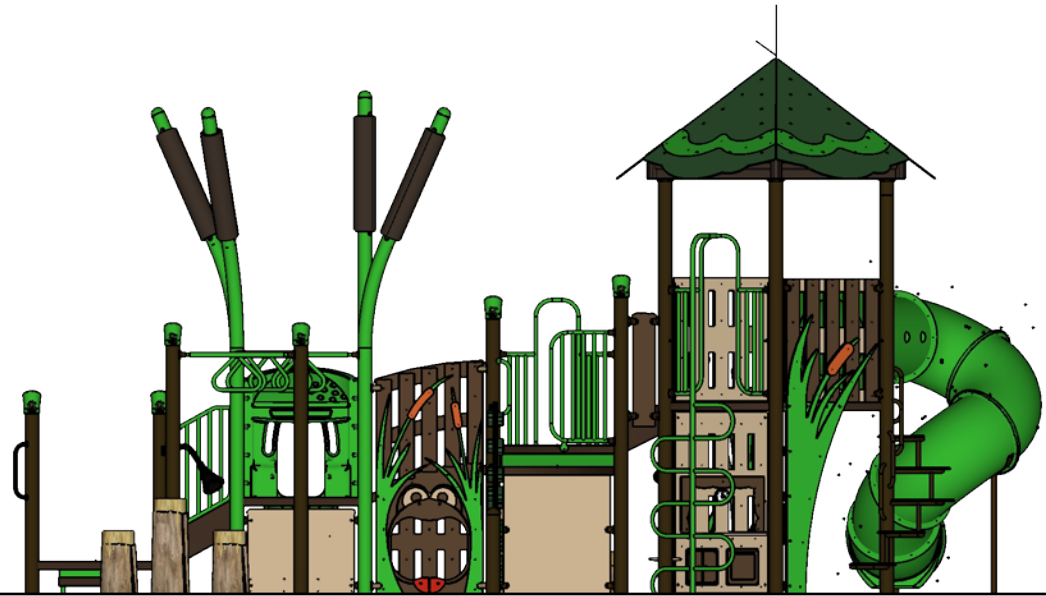

Marsh Theme

SRPFX- 50043-R1

Marsh Theme

Steel Playstructure

SRPFX-50043-R1

Marsh Theme

Steel Playstructure

Accessibility icons: a wheelchair symbol, a yellow bullseye symbol, and a circle containing the text "5-12".

Steel Playstructure

Ages	Capacity	Use Zone	Fall Height	Actual Size	Timber Count
5-12	59	44'x35'	6'	32'x23'	35

Marsh Theme

Steel Playstru

Ages	Capacity	Use Zone	Fall Height	Actual Size	Timber Count
5-12	59	43'x36'	7'	31'x23'	35

Scale: 1/6" = 1'