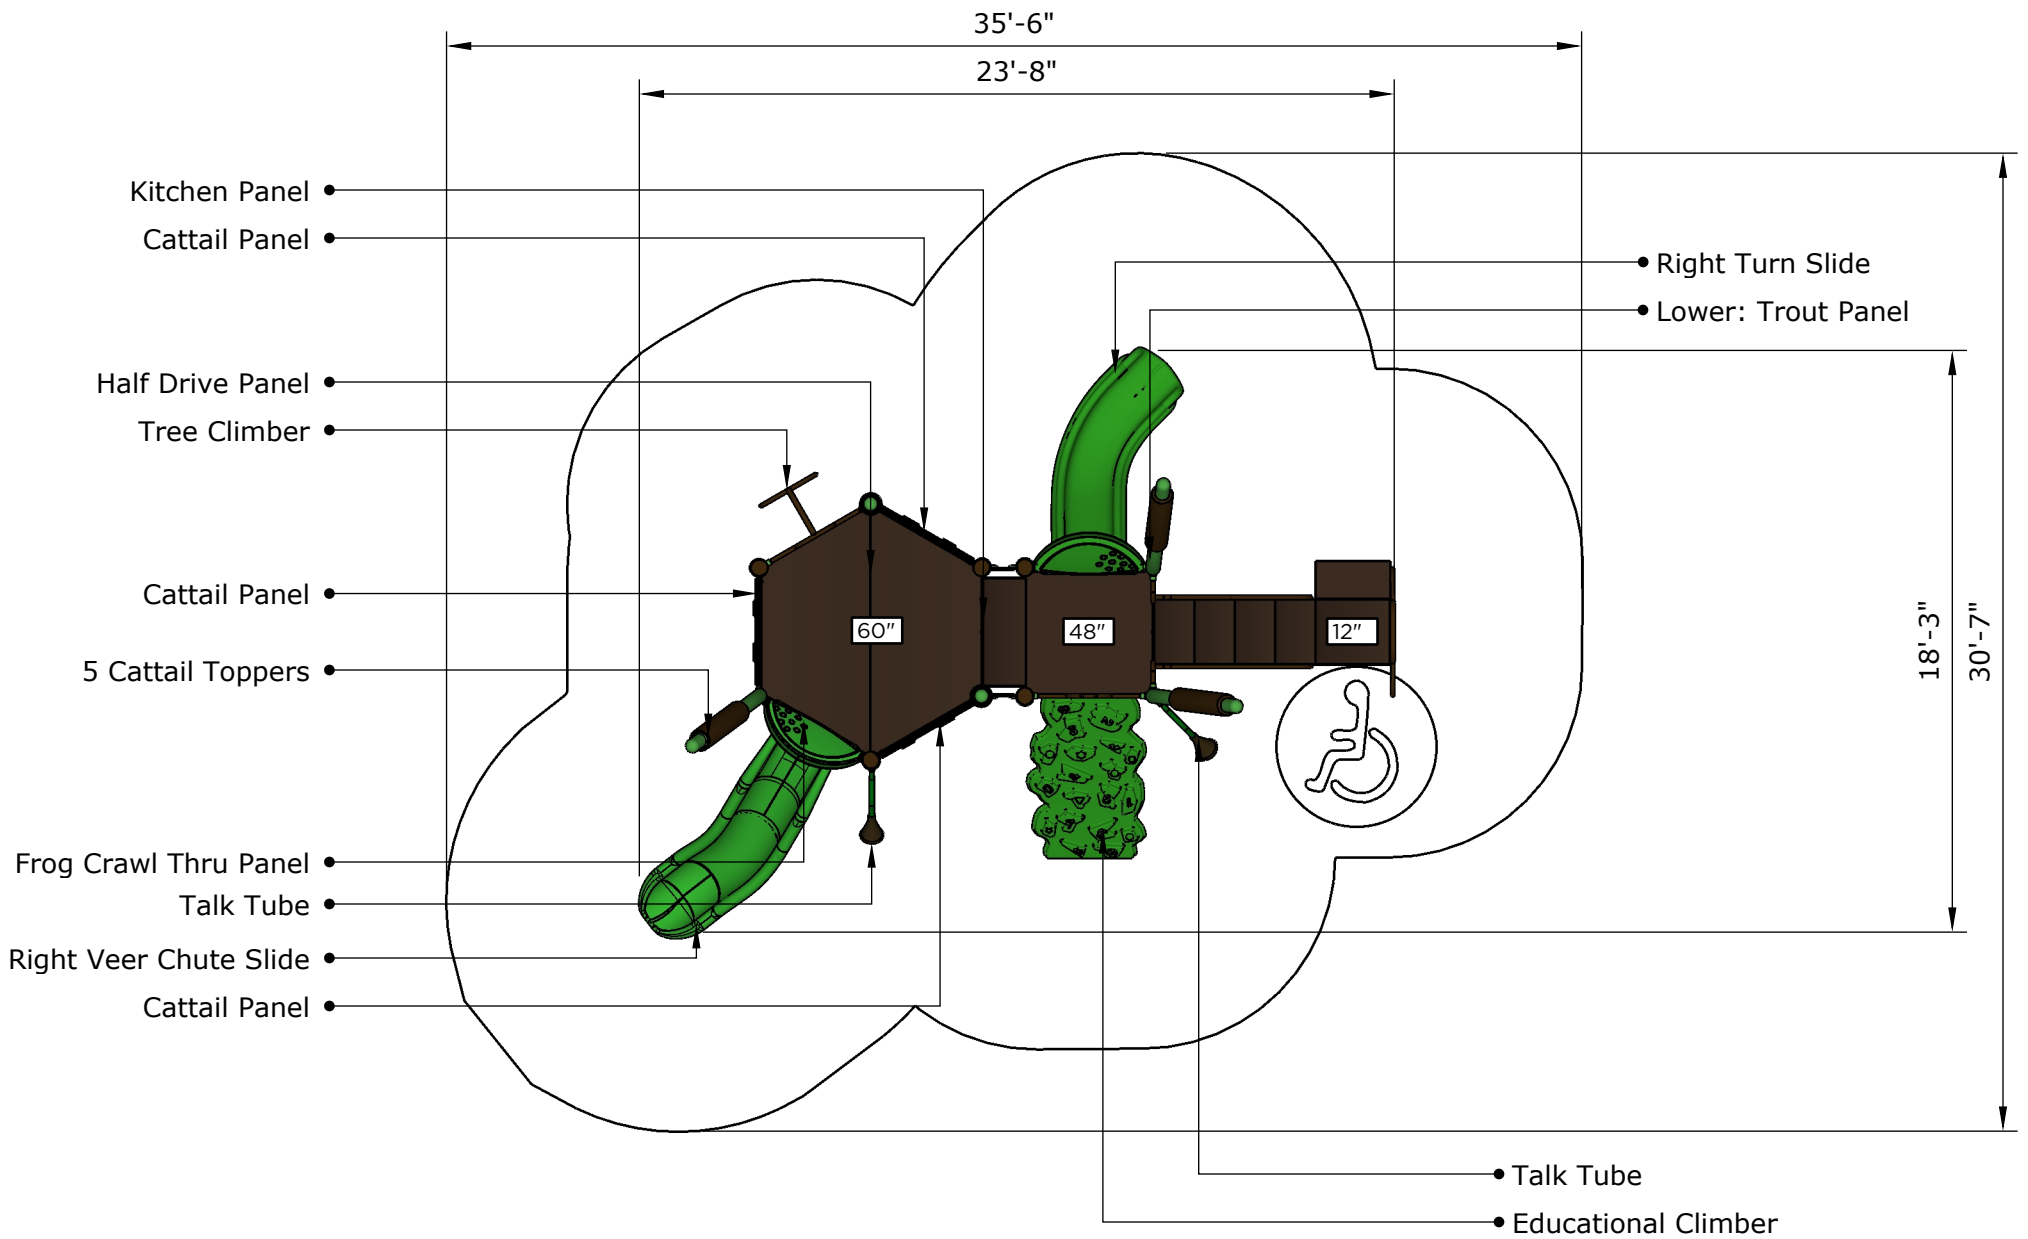

Structure: SRPFX-50053-R1
Theme: Marsh

Preliminary Concept Design
Designer: N.Guice Date: 10/12/20

Conceptual Renderings Only. Subject to change without notice at SRP's Discretion

Structure: SRPFX-50053-R1
Age: 2-12 / Series: Steel / Theme: Marsh

Preliminary Concept Design

Conceptual Renderings Only. Subject to change without notice at SRP's Discretion

Structure: SRPFX-50053-R1
Age: 2-12 / Series: Steel / Theme: Marsh

Preliminary Concept Design

Conceptual Renderings Only. Subject to change without notice at SRP's Discretion

Ages	Capacity	Use Zone	Fall Height	Actual Size	Timber Count	Elevated Activities
2-12	40	36'x31'	5'	24'x19'	28	4

	Ground Level Accessible Play Activities	Ground Level Accessible Activity Types
Required	1	1
Provided	4	4

Ages	Capacity	Use Zone	Fall Height	Actual Size	Timber Count	Elevated Activities
2-12	40	36'x31'	5'	24'x19'	28	4

Structure: SRPFX-50053-R1
 Age: 2-12 / Series: Steel / Theme: Marsh

Preliminary Concept Design