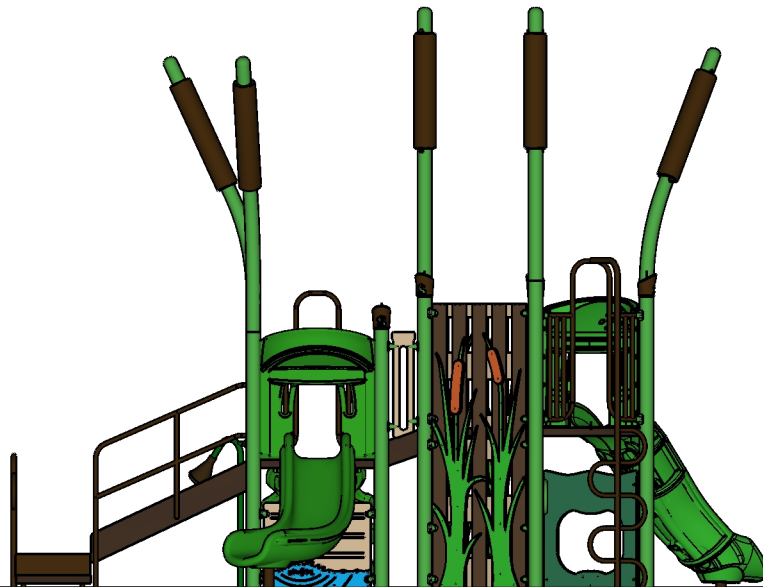

Structure: SRPFX-50053-R1
Theme: Marsh

Preliminary Concept Design
Designer: N.Guice Date: 10/12/20

Conceptual Renderings Only. Subject to change without notice at SRP's Discretion

Structure: SRPFX-50053-R1
Age: 2-12 / Series: Steel / Theme: Marsh

Preliminary Concept Design

Conceptual Renderings Only. Subject to change without notice at SRP's Discretion

Structure: SRPFX-50053-R1
Age: 2-12 / Series: Steel / Theme: Marsh

Preliminary Concept Design

Conceptual Renderings Only. Subject to change without notice at SRP's Discretion

Ages	Capacity	Use Zone	Fall Height	Actual Size	Timber Count	Elevated Activities
2-12	40	36'x31'	5'	24'x19'	28	4

	Ground Level Accessible Play Activities	Ground Level Accessible Activity Types
Required	1	1
Provided	4	4

Ages	Capacity	Use Zone	Fall Height	Actual Size	Timber Count	Elevated Activities
2-12	40	36'x31'	5'	24'x19'	28	4

Structure: SRPFX-50053-R1
 Age: 2-12 / Series: Steel / Theme: Marsh

Preliminary Concept Design