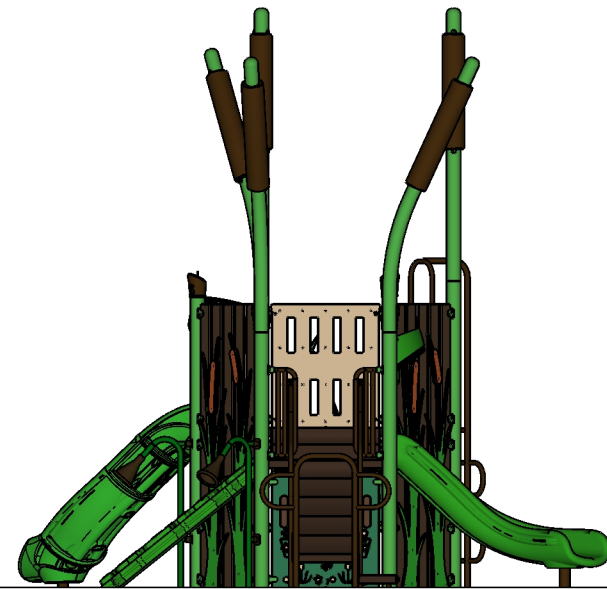

Structure: SRPFX-50053-R1
Theme: Marsh

Preliminary Concept Design
Designer: N.Guice Date: 10/12/20

Conceptual Renderings Only. Subject to change without notice at SRP's Discretion

Structure: SRPFX-50053-R1
Age: 2-12 / Series: Steel / Theme: Marsh

Preliminary Concept Design

Conceptual Renderings Only. Subject to change without notice at SRP's Discretion

Structure: SRPFX-50053-R1
Age: 2-12 / Series: Steel / Theme: Marsh

Preliminary Concept Design

Conceptual Renderings Only. Subject to change without notice at SRP's Discretion

Ages	Capacity	Use Zone	Fall Height	Actual Size	Timber Count	Elevated Activities
2-12	40	36'x31'	5'	24'x19'	28	4

	Ground Level Accessible Play Activities	Ground Level Accessible Activity Types
Required	1	1
Provided	4	4

Ages	Capacity	Use Zone	Fall Height	Actual Size	Timber Count	Elevated Activities
2-12	40	36'x31'	5'	24'x19'	28	4

Structure: SRPFX-50053-R1
 Age: 2-12 / Series: Steel / Theme: Marsh

Preliminary Concept Design