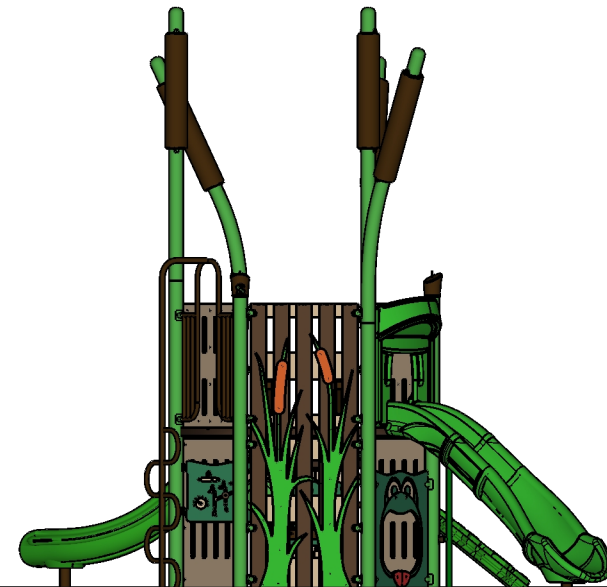

Structure: SRPFX-50053-R1
Theme: Marsh

Preliminary Concept Design
Designer: N.Guice Date: 10/12/20

Conceptual Renderings Only. Subject to change without notice at SRP's Discretion

Structure: SRPFX-50053-R1
Age: 2-12 / Series: Steel / Theme: Marsh

Preliminary Concept Design

Conceptual Renderings Only. Subject to change without notice at SRP's Discretion

Structure: SRPFX-50053-R1
Age: 2-12 / Series: Steel / Theme: Marsh

Preliminary Concept Design

Conceptual Renderings Only. Subject to change without notice at SRP's Discretion

Ages	Capacity	Use Zone	Fall Height	Actual Size	Timber Count	Elevated Activities
2-12	40	36'x31'	5'	24'x19'	28	4

Structure: SRPFX-50053-R1
 Age: 2-12 / Series: Steel / Theme: Marsh

Preliminary Concept Design