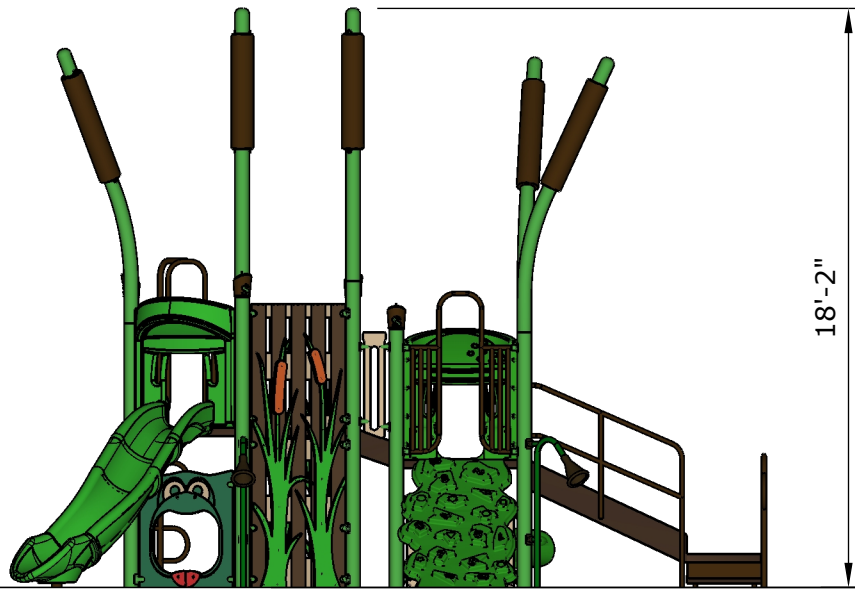

Structure: SRPFX-50053-R1
Theme: Marsh

Preliminary Concept Design
Designer: N.Guice Date: 10/12/20

Conceptual Renderings Only. Subject to change without notice at SRP's Discretion

Structure: SRPFX-50053-R1
Age: 2-12 / Series: Steel / Theme: Marsh

Preliminary Concept Design

Conceptual Renderings Only. Subject to change without notice at SRP's Discretion

Structure: SRPFX-50053-R1
Age: 2-12 / Series: Steel / Theme: Marsh

Preliminary Concept Design

Conceptual Renderings Only. Subject to change without notice at SRP's Discretion

Ages	Capacity	Use Zone	Fall Height	Actual Size	Timber Count	Elevated Activities
2-12	40	36'x31'	5'	24'x19'	28	4

	Ground Level Accessible Play Activities	Ground Level Accessible Activity Types
Required	1	1
Provided	4	4

Ages	Capacity	Use Zone	Fall Height	Actual Size	Timber Count	Elevated Activities
2-12	40	36'x31'	5'	24'x19'	28	4

Structure: SRPFX-50053-R1
 Age: 2-12 / Series: Steel / Theme: Marsh

Preliminary Concept Design