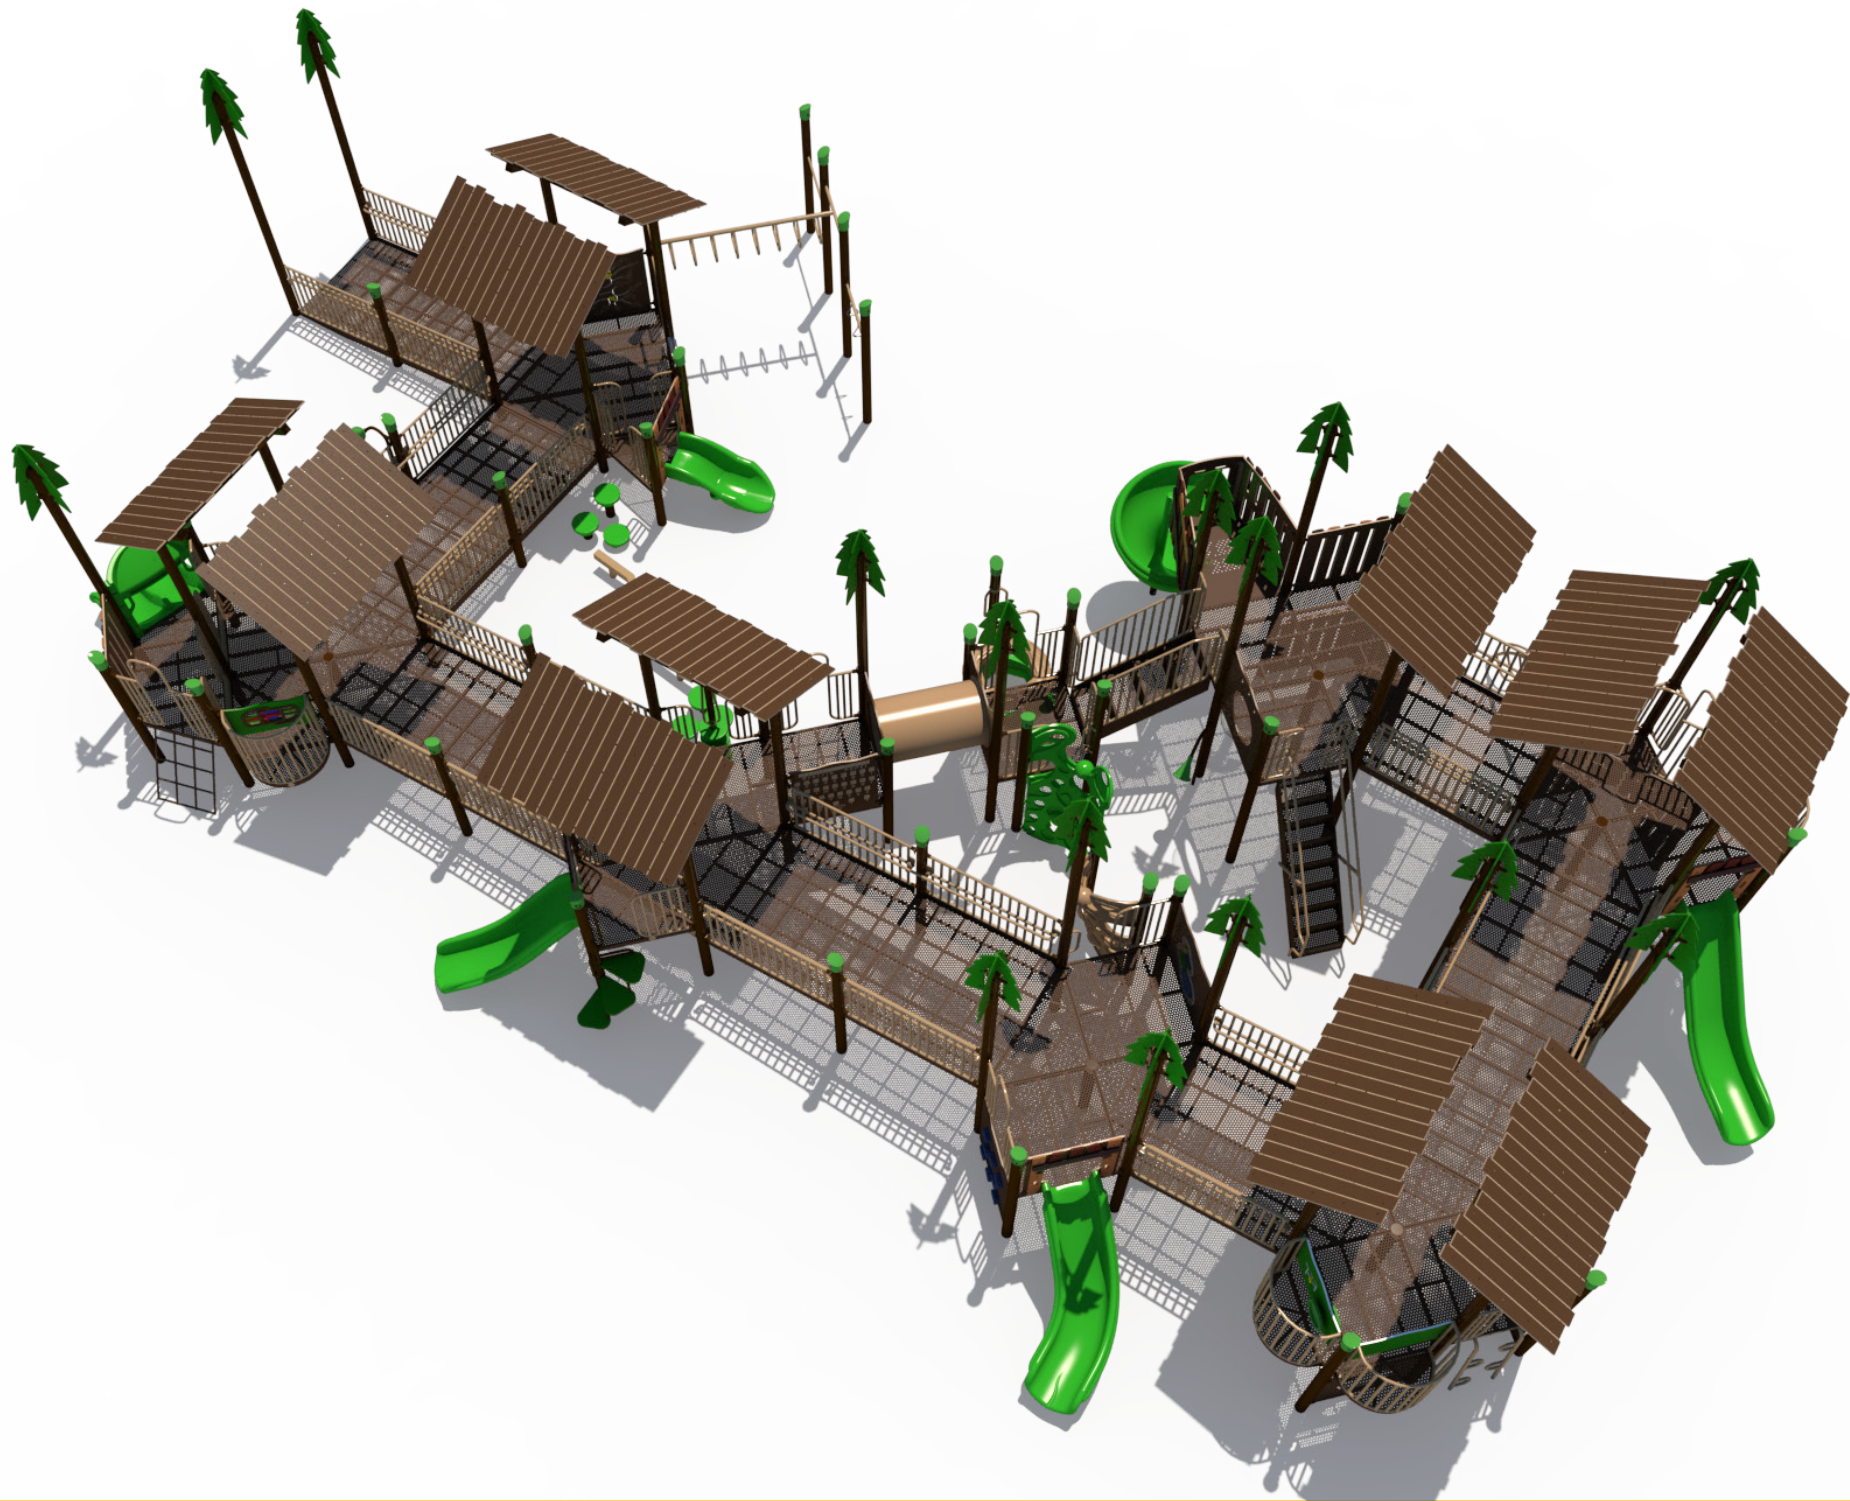

Structure: SRPFX-50115-R2
Age: 2-12 Inclusive / Series: Steel / Theme: Nature

Preliminary Concept Design

Conceptual Renderings Only. Subject to change without notice at SRP's Discretion

Structure: SRPFX-50115-R2
Age: 2-12 Inclusive / Series: Steel / Theme: Nature

Preliminary Concept Design

Conceptual Renderings Only. Subject to change without notice at SRP's Discretion

Structure: SRPFX-50115-R2
Age: 2-12 Inclusive / Series: Steel / Theme: Nature

Preliminary Concept Design

Conceptual Renderings Only. Subject to change without notice at SRP's Discretion

Structure: SRPFX-50115-R2
Age: 2-12 Inclusive / Series: Steel / Theme: Nature

Preliminary Concept Design

Conceptual Renderings Only. Subject to change without notice at SRP's Discretion

Structure: SRPFX-50115-R2
Age: 2-12 Inclusive / Series: Steel / Theme: Nature

Preliminary Concept Design

Conceptual Renderings Only. Subject to change without notice at SRP's Discretion

| Ages | Capacity | Use Zone | Fall Height | Actual Size | Timber Count | Elevated Activities |
|------|----------|----------|-------------|-------------|--------------|---------------------|
| 2-12 | 72 | 84'x55' | 72" | 72'x43' | 73 | 33 |