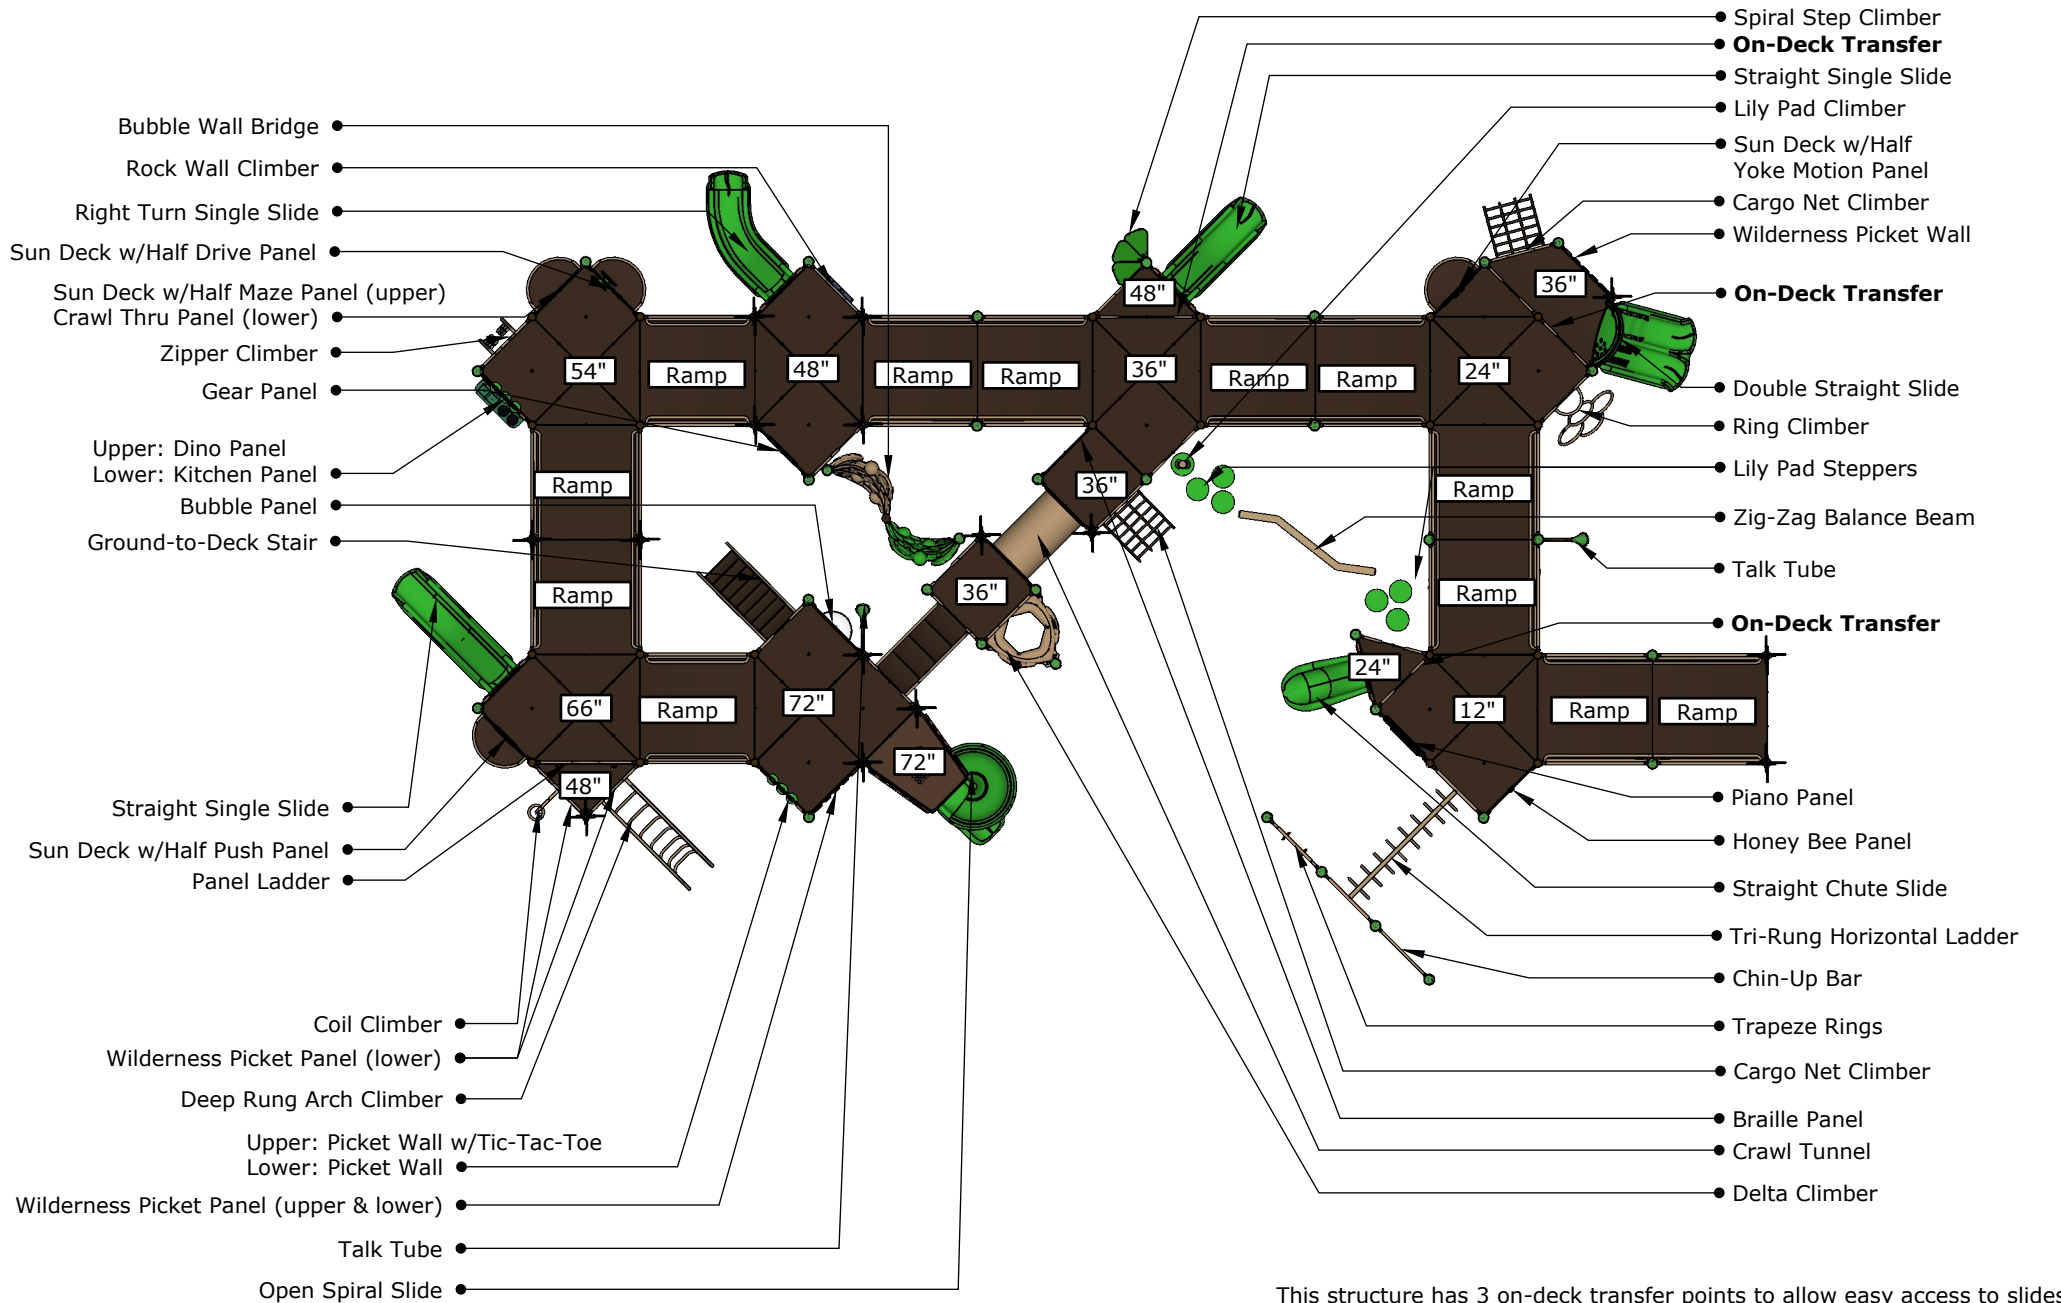

Structure: SRPFX-50115-R2
Age: 2-12 Inclusive / Series: Steel / Theme: Nature

Preliminary Concept Design

Conceptual Renderings Only. Subject to change without notice at SRP's Discretion

| Ages | Capacity | Use Zone | Fall Height | Actual Size | Timber Count | Elevated Activities |
|------|----------|----------|-------------|-------------|--------------|---------------------|
| 2-12 | 72 | 84'x55' | 72" | 72'x43' | 73 | 33 |

| | Ground Level Accessible Play Activities | Ground Level Accessible Activity Types |
|----------|---|--|
| Required | N/A | N/A |
| Provided | 8 | 4 |

Structure: SRPFX-50115-R2
 Age: 2-12 Inclusive / Series: Steel / Theme: Nature

Preliminary Concept Design

Conceptual Renderings Only. Subject to change without notice at SRP's Discretion

This structure has 3 on-deck transfer points to allow easy access to slides

| Ages | Capacity | Use Zone | Fall Height | Actual Size | Timber Count | Elevated Activities |
|------|----------|----------|-------------|-------------|--------------|---------------------|
| 2-12 | 72 | 84'x55' | 72" | 72'x43' | 73 | 33 |