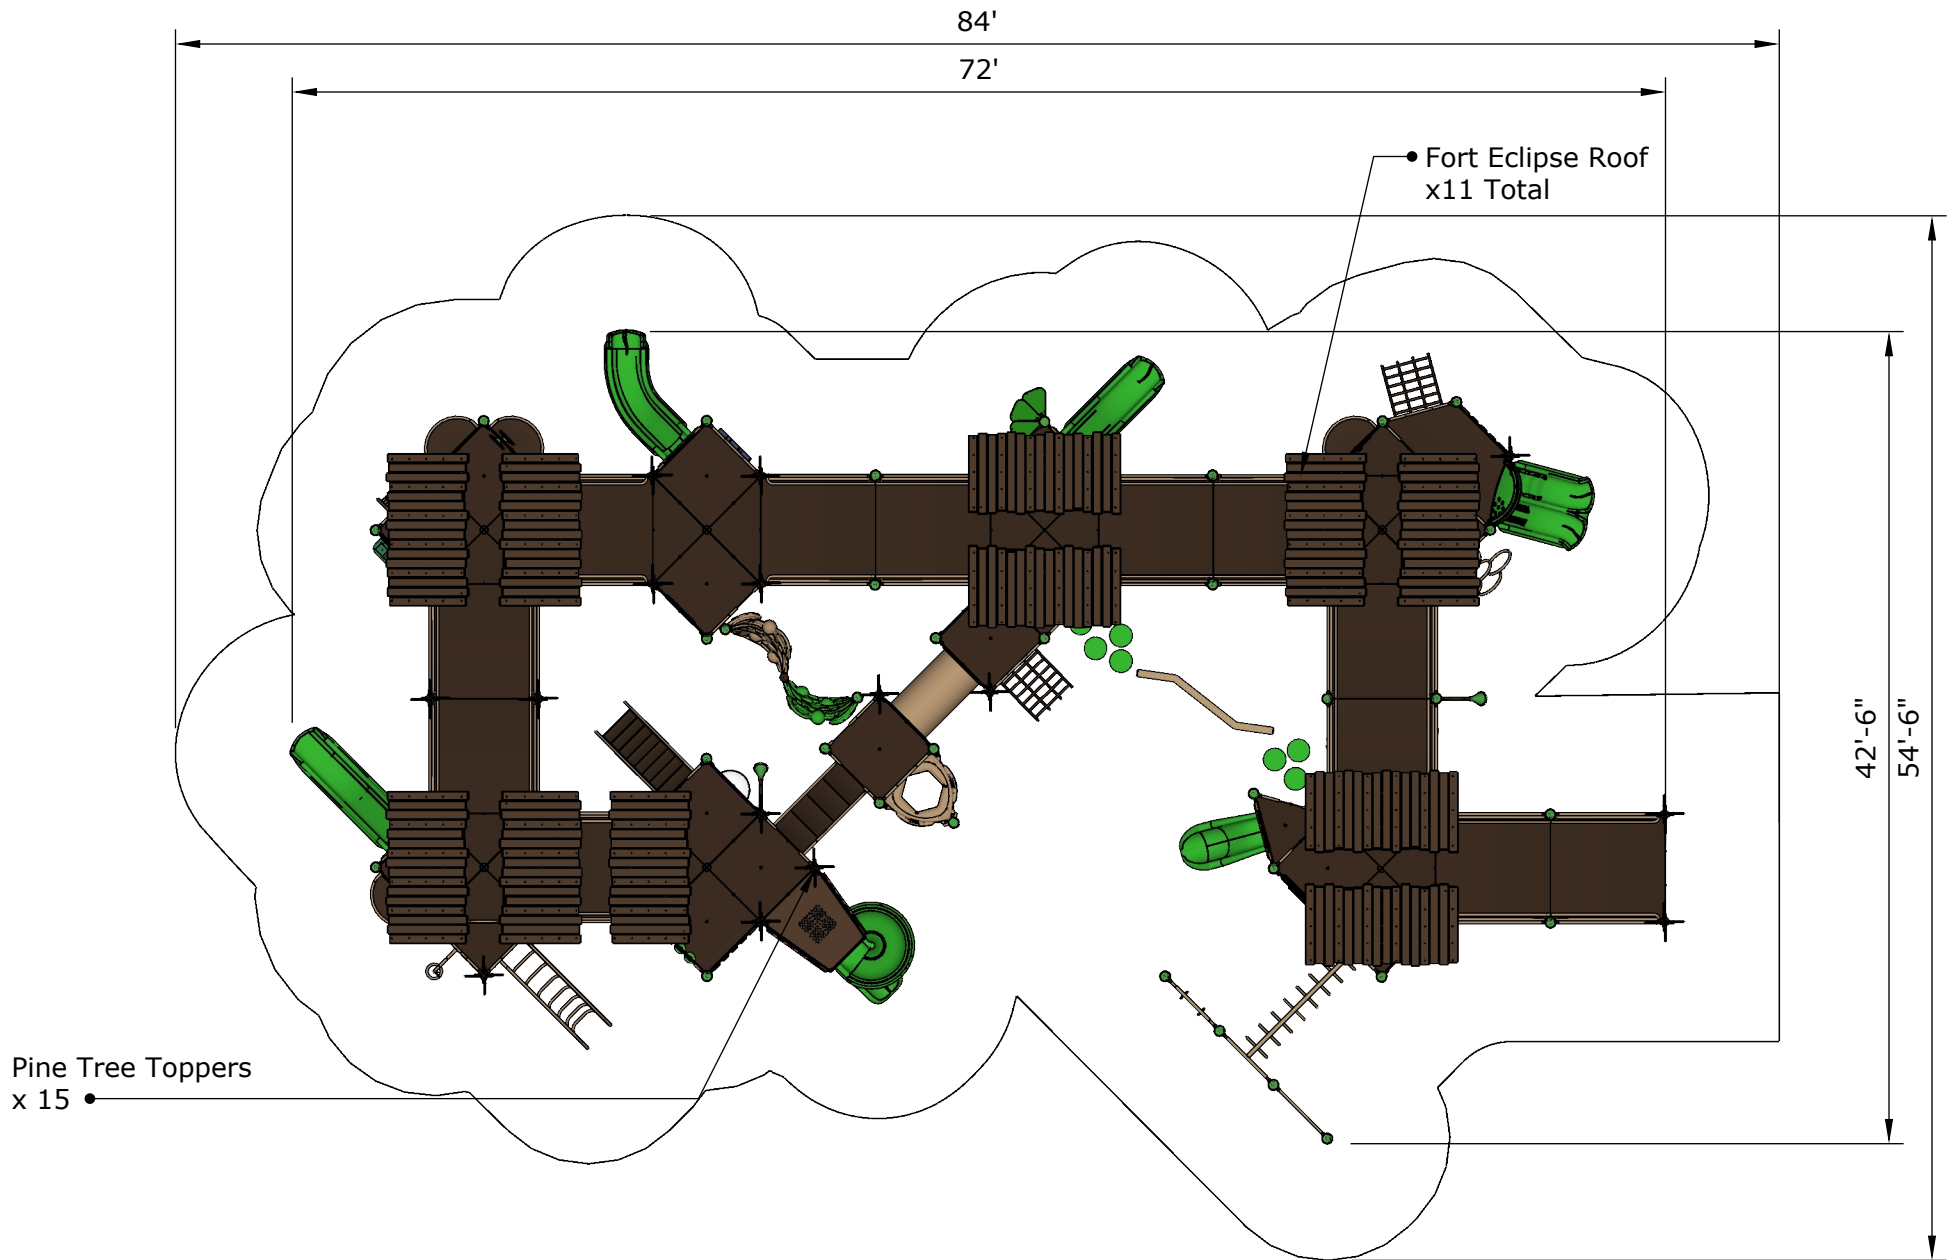

Conceptual Renderings Only. Subject to change without notice at SRP's Discretion

Structure: SRPFX-50115-R2
Age: 2-12 Inclusive / Series: Steel / Theme: Nature

Preliminary Concept Design

Conceptual Renderings Only. Subject to change without notice at SRP's Discretion

Structure: SRPFX-50115-R2
Age: 2-12 Inclusive / Series: Steel / Theme: Nature

Preliminary Concept Design

Conceptual Renderings Only. Subject to change without notice at SRP's Discretion

| Ages | Capacity | Use Zone | Fall Height | Actual Size | Timber Count | Elevated Activities |
|------|----------|----------|-------------|-------------|--------------|---------------------|
| 2-12 | 72 | 84'x55' | 72" | 72'x43' | 73 | 33 |

Preliminary Concept Design

Conceptual Renderings Only. Subject to change without notice at SRP's Discretion

This structure has 3 on-deck transfer points to allow easy access to slides

| Ages | Capacity | Use Zone | Fall Height | Actual Size | Timber Count | Elevated Activities |
|------|----------|----------|-------------|-------------|--------------|---------------------|
| 2-12 | 72 | 84'x55' | 72" | 72'x43' | 73 | 33 |