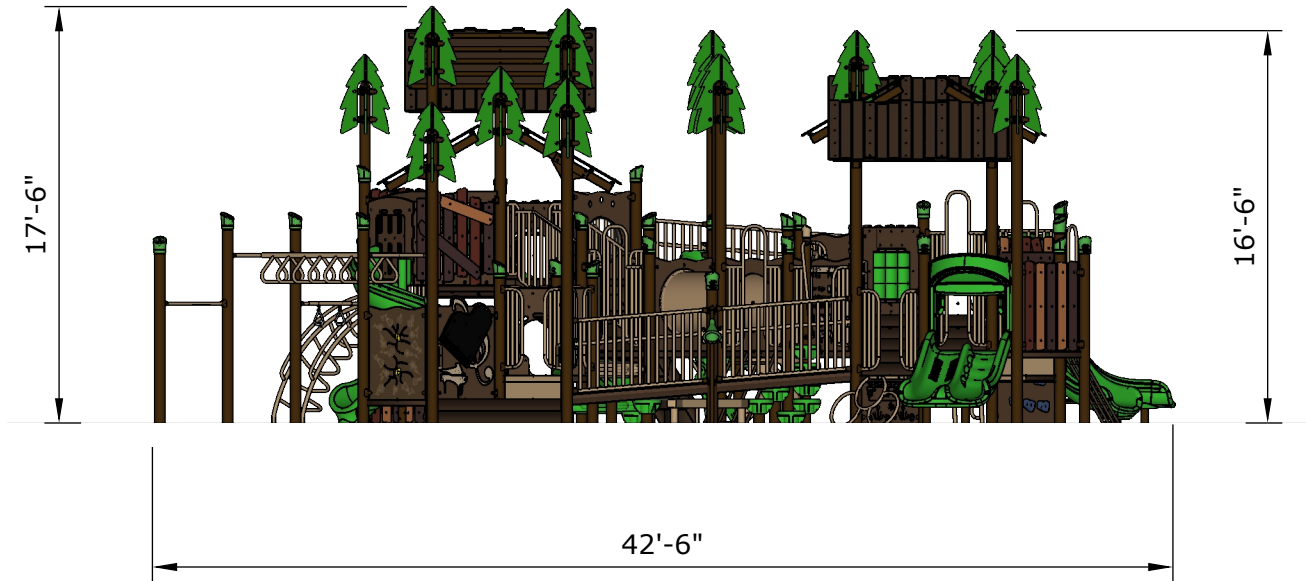

Structure: SRPFX-50115-R2
Age: 2-12 Inclusive / Series: Steel / Theme: Nature

Preliminary Concept Design

Conceptual Renderings Only. Subject to change without notice at SRP's Discretion

| Ages | Capacity | Use Zone | Fall Height | Actual Size | Timber Count | Elevated Activities |
|------|----------|----------|-------------|-------------|--------------|---------------------|
| 2-12 | 72 | 84'x55' | 72" | 72'x43' | 73 | 33 |

Preliminary Concept Design

Conceptual Renderings Only. Subject to change without notice at SRP's Discretion

This structure has 3 on-deck transfer points to allow easy access to slides

| Ages | Capacity | Use Zone | Fall Height | Actual Size | Timber Count | Elevated Activities |
|------|----------|----------|-------------|-------------|--------------|---------------------|
| 2-12 | 72 | 84'x55' | 72" | 72'x43' | 73 | 33 |

| | Ground Level Accessible Play Activities | Ground Level Accessible Activity Types |
|----------|---|--|
| Required | N/A | N/A |
| Provided | 8 | 4 |

Structure: SRPFX-50115-R2
 Age: 2-12 Inclusive / Series: Steel / Theme: Nature

Preliminary Concept Design

Conceptual Renderings Only. Subject to change without notice at SRP's Discretion

SRP **FX**

 **SUPERIOR**
RECREATIONAL PRODUCTS

A **PLAYCORE** Company

superiorecreation.com • sales@siibrands.com • 800.327.8774