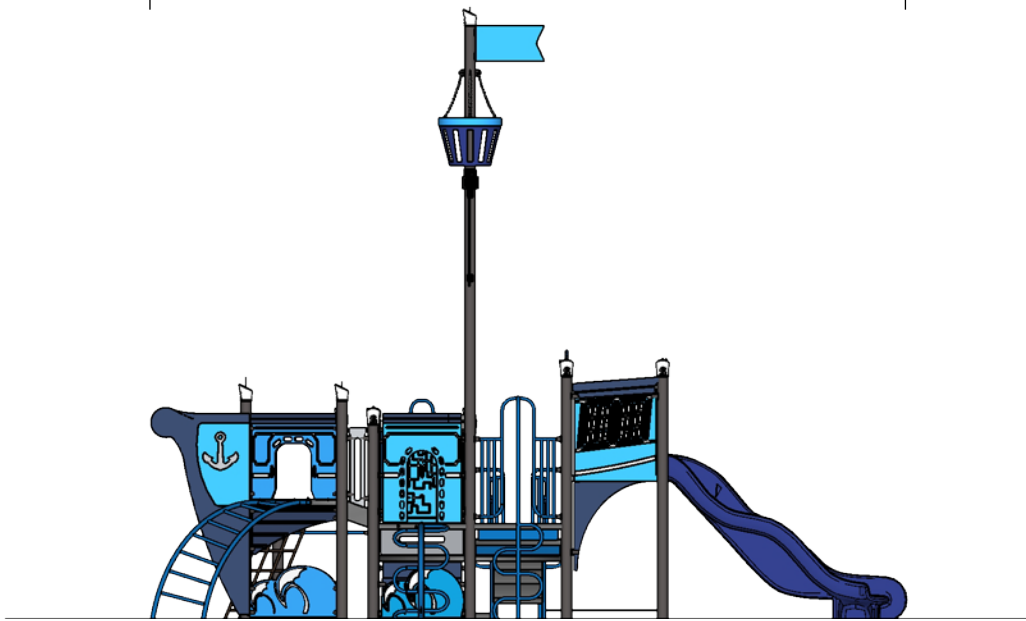

SRPFX

SRPFX-50159-R1

Pirate Ship

W

N

Ages	Capacity	Use Zone	Fall Height	Actual Size	Timber Count
5-12	72	43'x33'	6'	32'x21'	33

Scale: 1/6" = 1'

25'-6"

21'

Ages	Capacity	Use Zone	Fall Height	Actual Size	Timber Count
5-12	72	43'x33'	6'	32'x21'	33

Scale: 1/8" = 1'