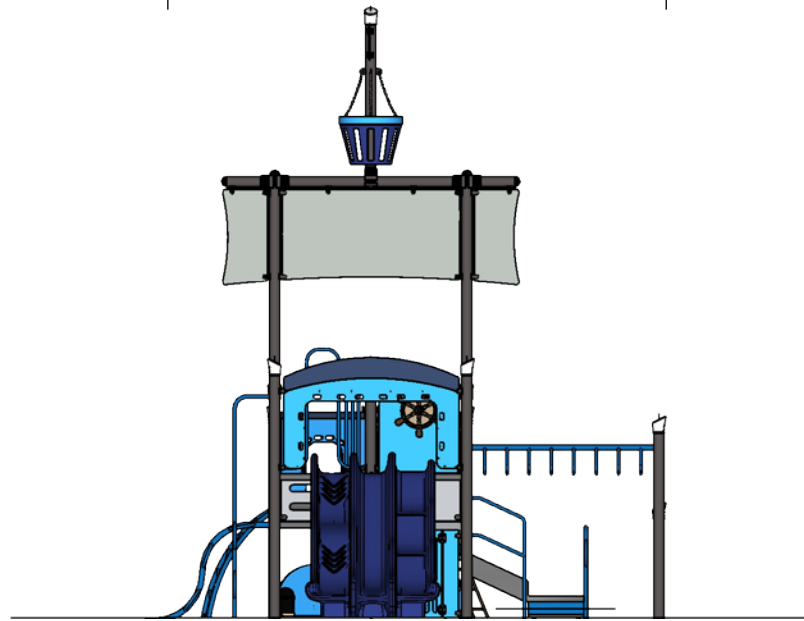

SRPFX

SRPFX-50159-R1

Pirate Ship

W

N

Ages	Capacity	Use Zone	Fall Height	Actual Size	Timber Count
5-12	72	43'x33'	6'	32'x21'	33

Scale: 1/6" = 1'

25'-6"

21'

Ages	Capacity	Use Zone	Fall Height	Actual Size	Timber Count
5-12	72	43'x33'	6'	32'x21'	33

Scale: 1/8" = 1'