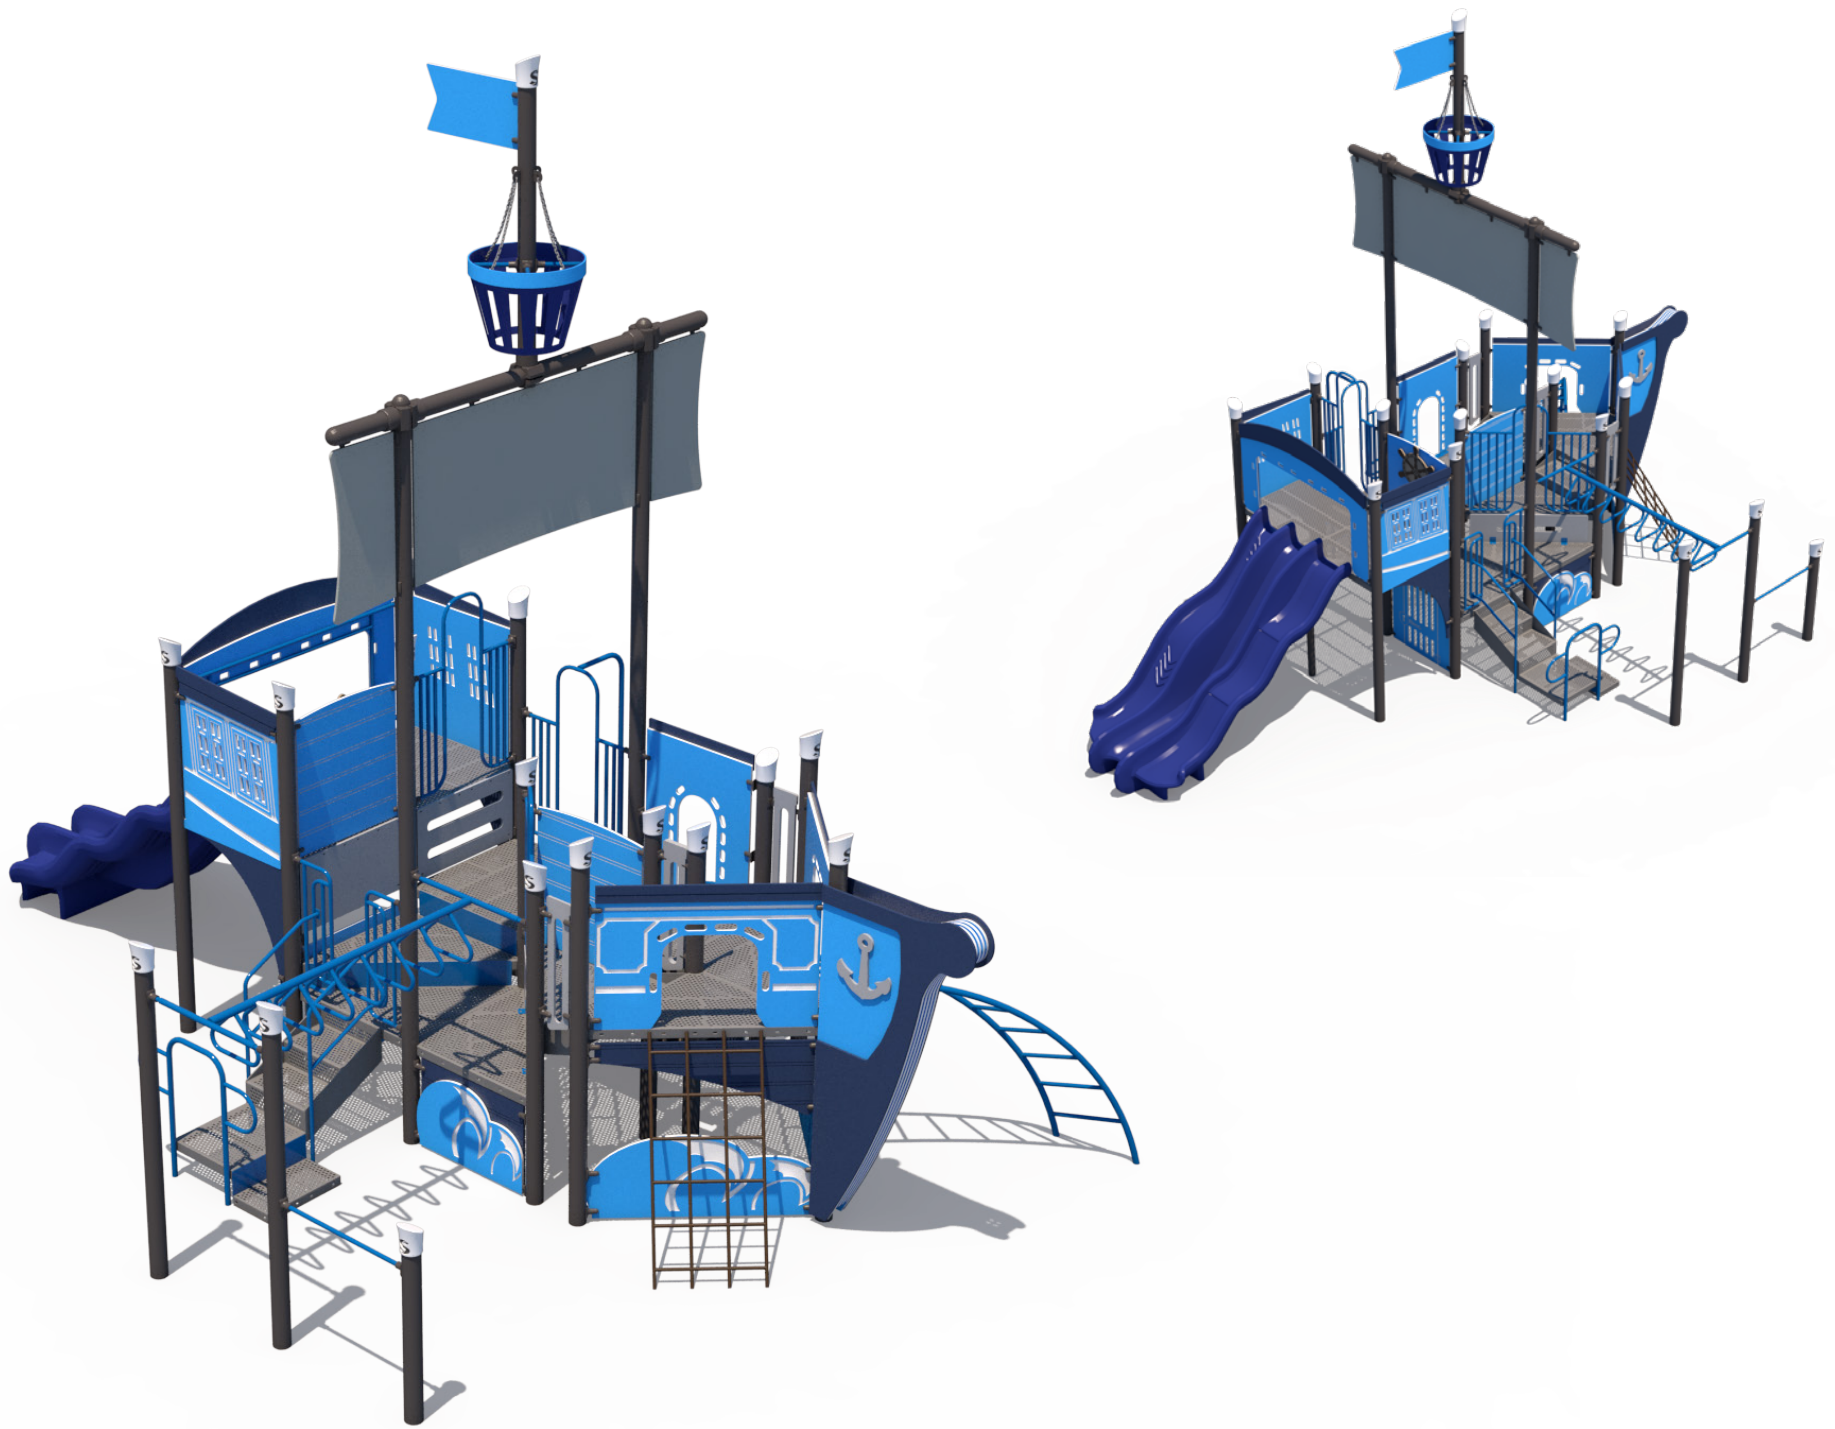

SRPFX

SRPFX-50159-R1

Pirate Ship

W

N

Ages	Capacity	Use Zone	Fall Height	Actual Size	Timber Count
5-12	72	43'x33'	6'	32'x21'	33

Scale: 1/6" = 1'

25'-6"

21'

Ages	Capacity	Use Zone	Fall Height	Actual Size	Timber Count
5-12	72	43'x33'	6'	32'x21'	33

Scale: 1/8" = 1'