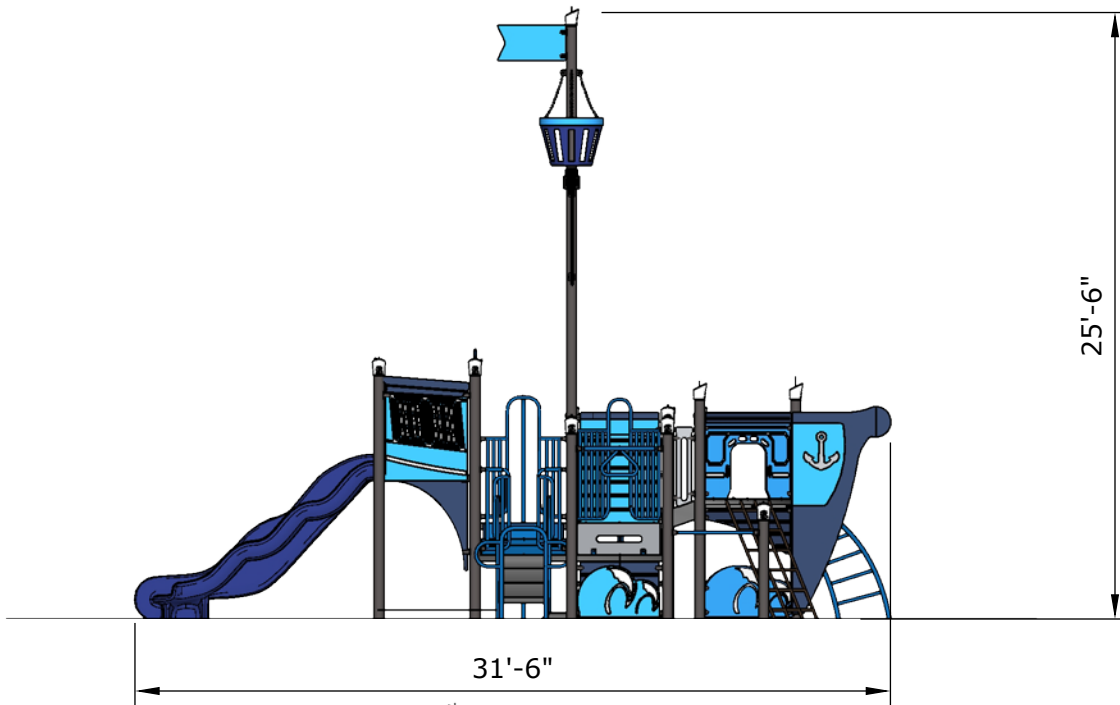

SRPFX

SRPFX-50159-R1

Pirate Ship

W

N

Ages	Capacity	Use Zone	Fall Height	Actual Size	Timber Count
5-12	72	43'x33'	6'	32'x21'	33

Scale: 1/6" = 1'

25'-6"

21'

Ages	Capacity	Use Zone	Fall Height	Actual Size	Timber Count
5-12	72	43'x33'	6'	32'x21'	33

Scale: 1/8" = 1'