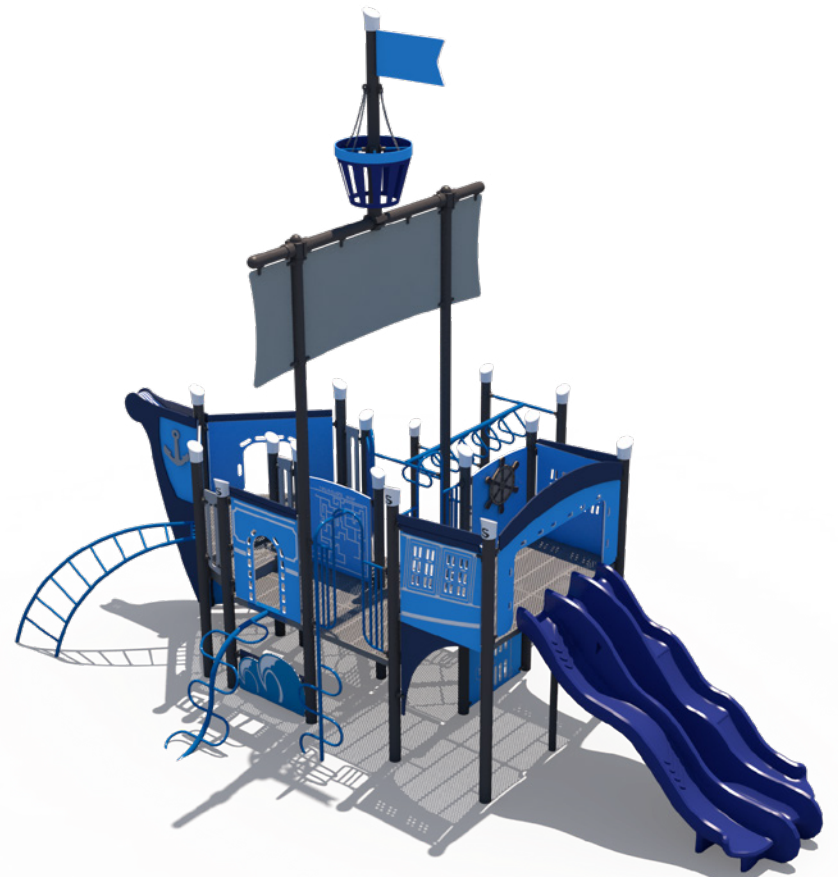

SRPFX

SRPFX-50159-R1

Pirate Ship

W

N

Ages	Capacity	Use Zone	Fall Height	Actual Size	Timber Count
5-12	72	43'x33'	6'	32'x21'	33

Scale: 1/6" = 1'

25'-6"

21'

Ages	Capacity	Use Zone	Fall Height	Actual Size	Timber Count
5-12	72	43'x33'	6'	32'x21'	33

Scale: 1/8" = 1'