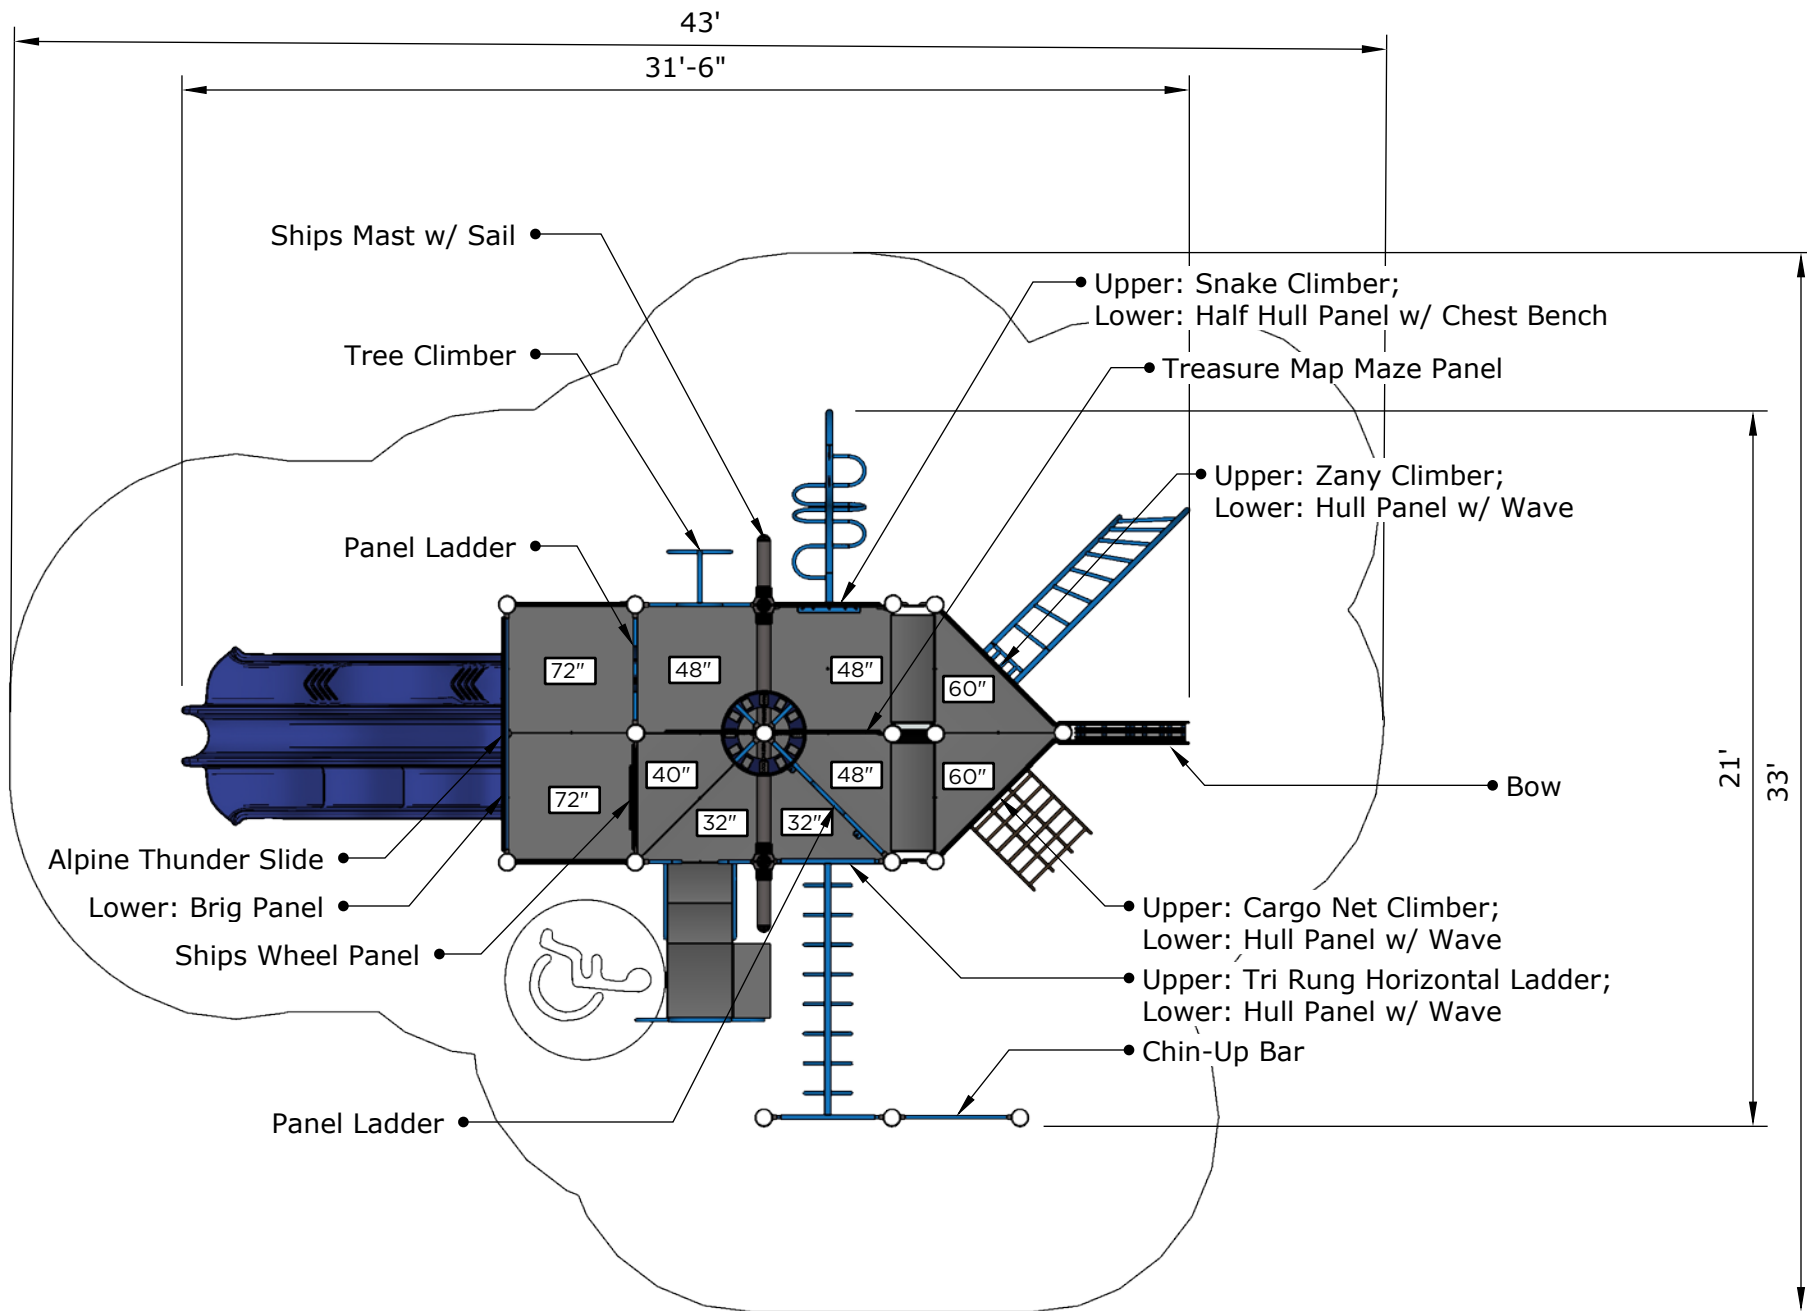

SRPFX

SRPFX-50159-R1

Pirate Ship

W

N

Ages	Capacity	Use Zone	Fall Height	Actual Size	Timber Count
5-12	72	43'x33'	6'	32'x21'	33

Scale: 1/6" = 1'

25'-6"

21'

Ages	Capacity	Use Zone	Fall Height	Actual Size	Timber Count
5-12	72	43'x33'	6'	32'x21'	33

Scale: 1/8" = 1'