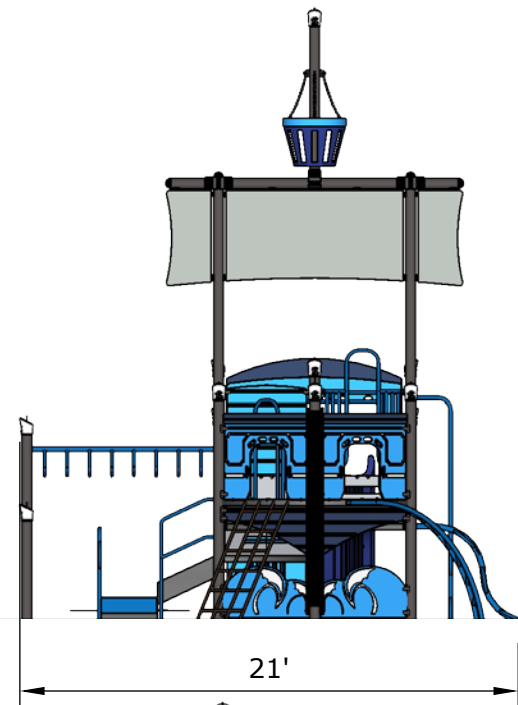

SRPFX

SRPFX-50159-R1

Pirate Ship

W

N

Ages	Capacity	Use Zone	Fall Height	Actual Size	Timber Count
5-12	72	43'x33'	6'	32'x21'	33

Scale: 1/6" = 1'

25'-6"

21'

Ages	Capacity	Use Zone	Fall Height	Actual Size	Timber Count
5-12	72	43'x33'	6'	32'x21'	33

Scale: 1/8" = 1'