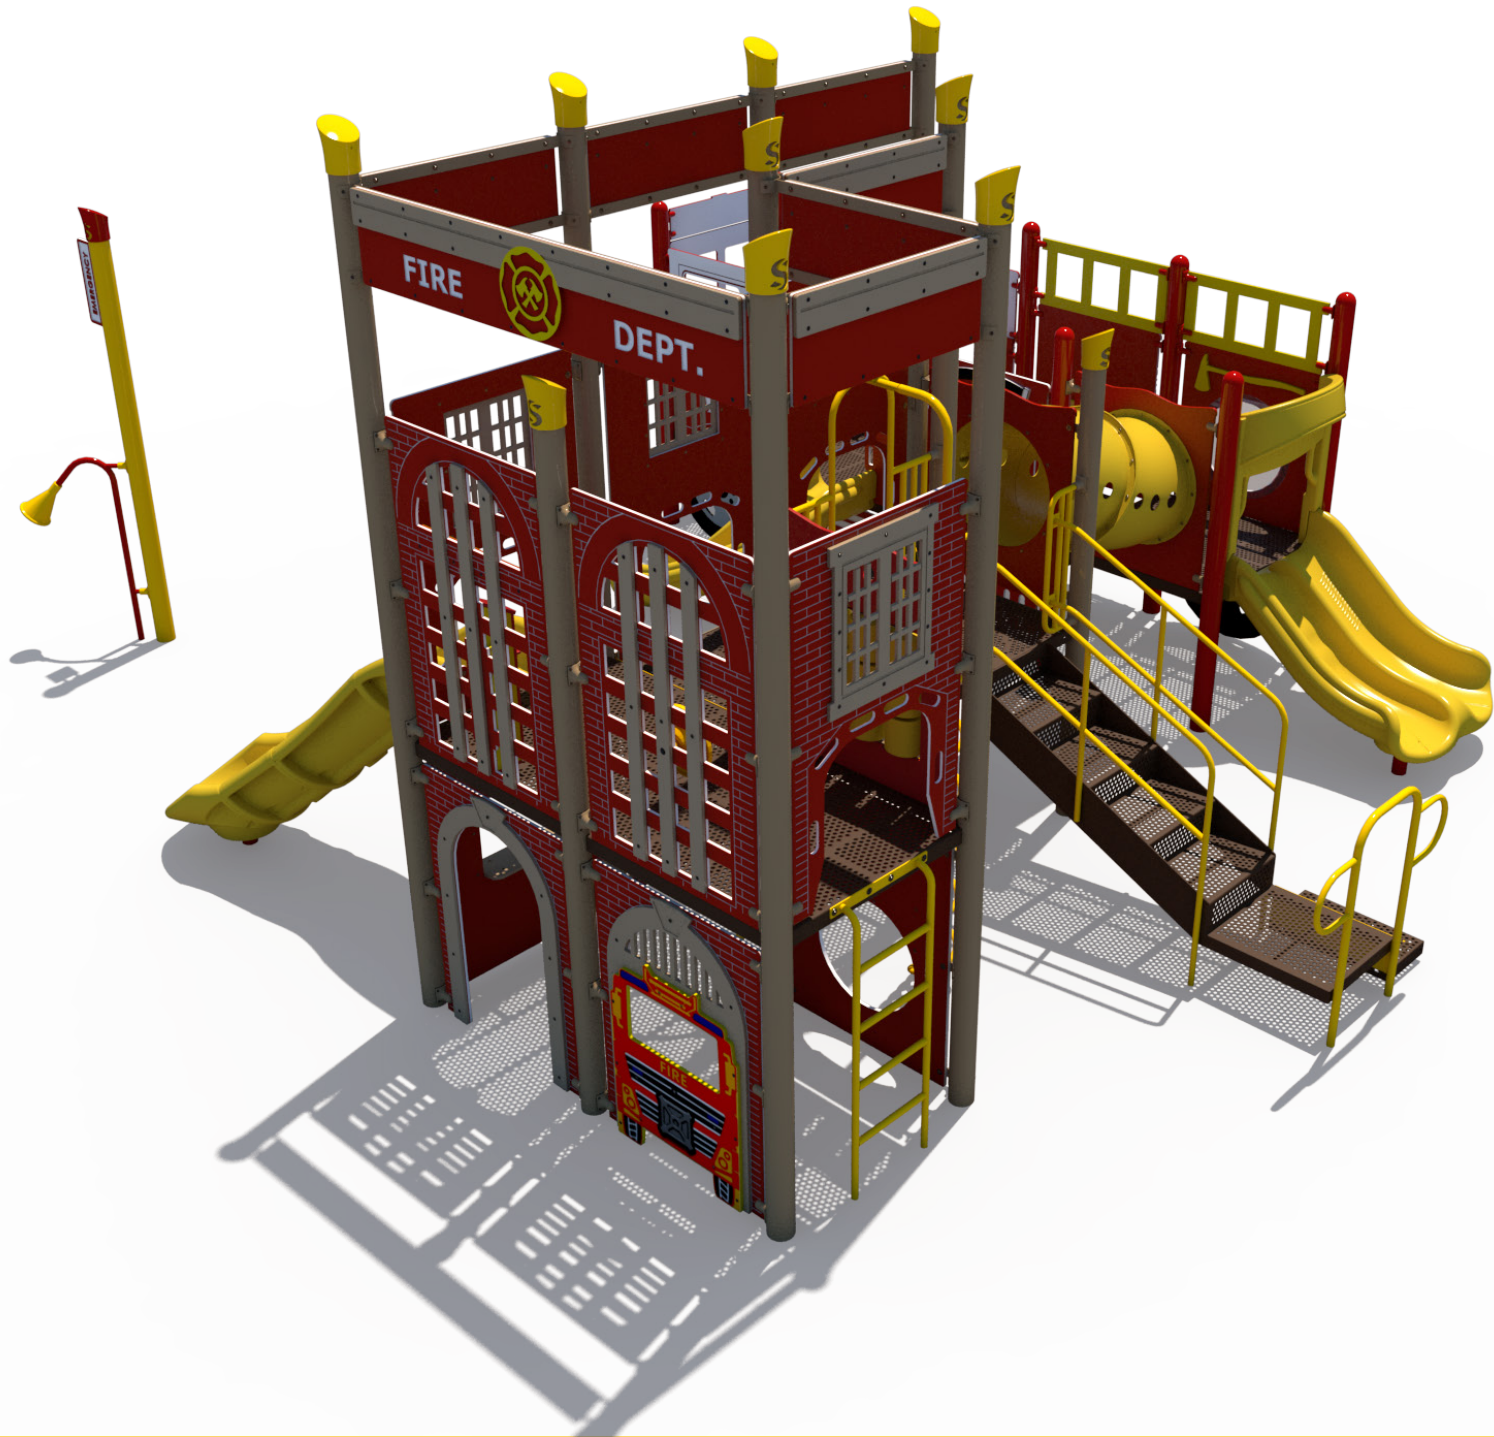

Structure: SRPFX-50162-R2
Theme: Firehouse & Fire Truck

Preliminary Concept Design
Designer: E.Carter / N.Guice Date: 7/22/20

Conceptual Renderings Only. Subject to change without notice at SRP's Discretion

Structure: SRPFX-50162-R2
Age: 2-12 / Series: 5" Steel / Theme: Firetruck

Preliminary Concept Design

Conceptual Renderings Only. Subject to change without notice at SRP's Discretion

Structure: SRPFX-50162-R2
Age: 2-12 / Series: 5" Steel / Theme: Firetruck

Preliminary Concept Design

Conceptual Renderings Only. Subject to change without notice at SRP's Discretion

Structure: SRPFX-50162-R2
Age: 2-12 / Series: 5" Steel / Theme: Firetruck

Preliminary Concept Design

Conceptual Renderings Only. Subject to change without notice at SRP's Discretion

Structure: SRPFX-50162-R2
Age: 2-12 / Series: 5" Steel / Theme: Firetruck

Preliminary Concept Design

Conceptual Renderings Only. Subject to change without notice at SRP's Discretion