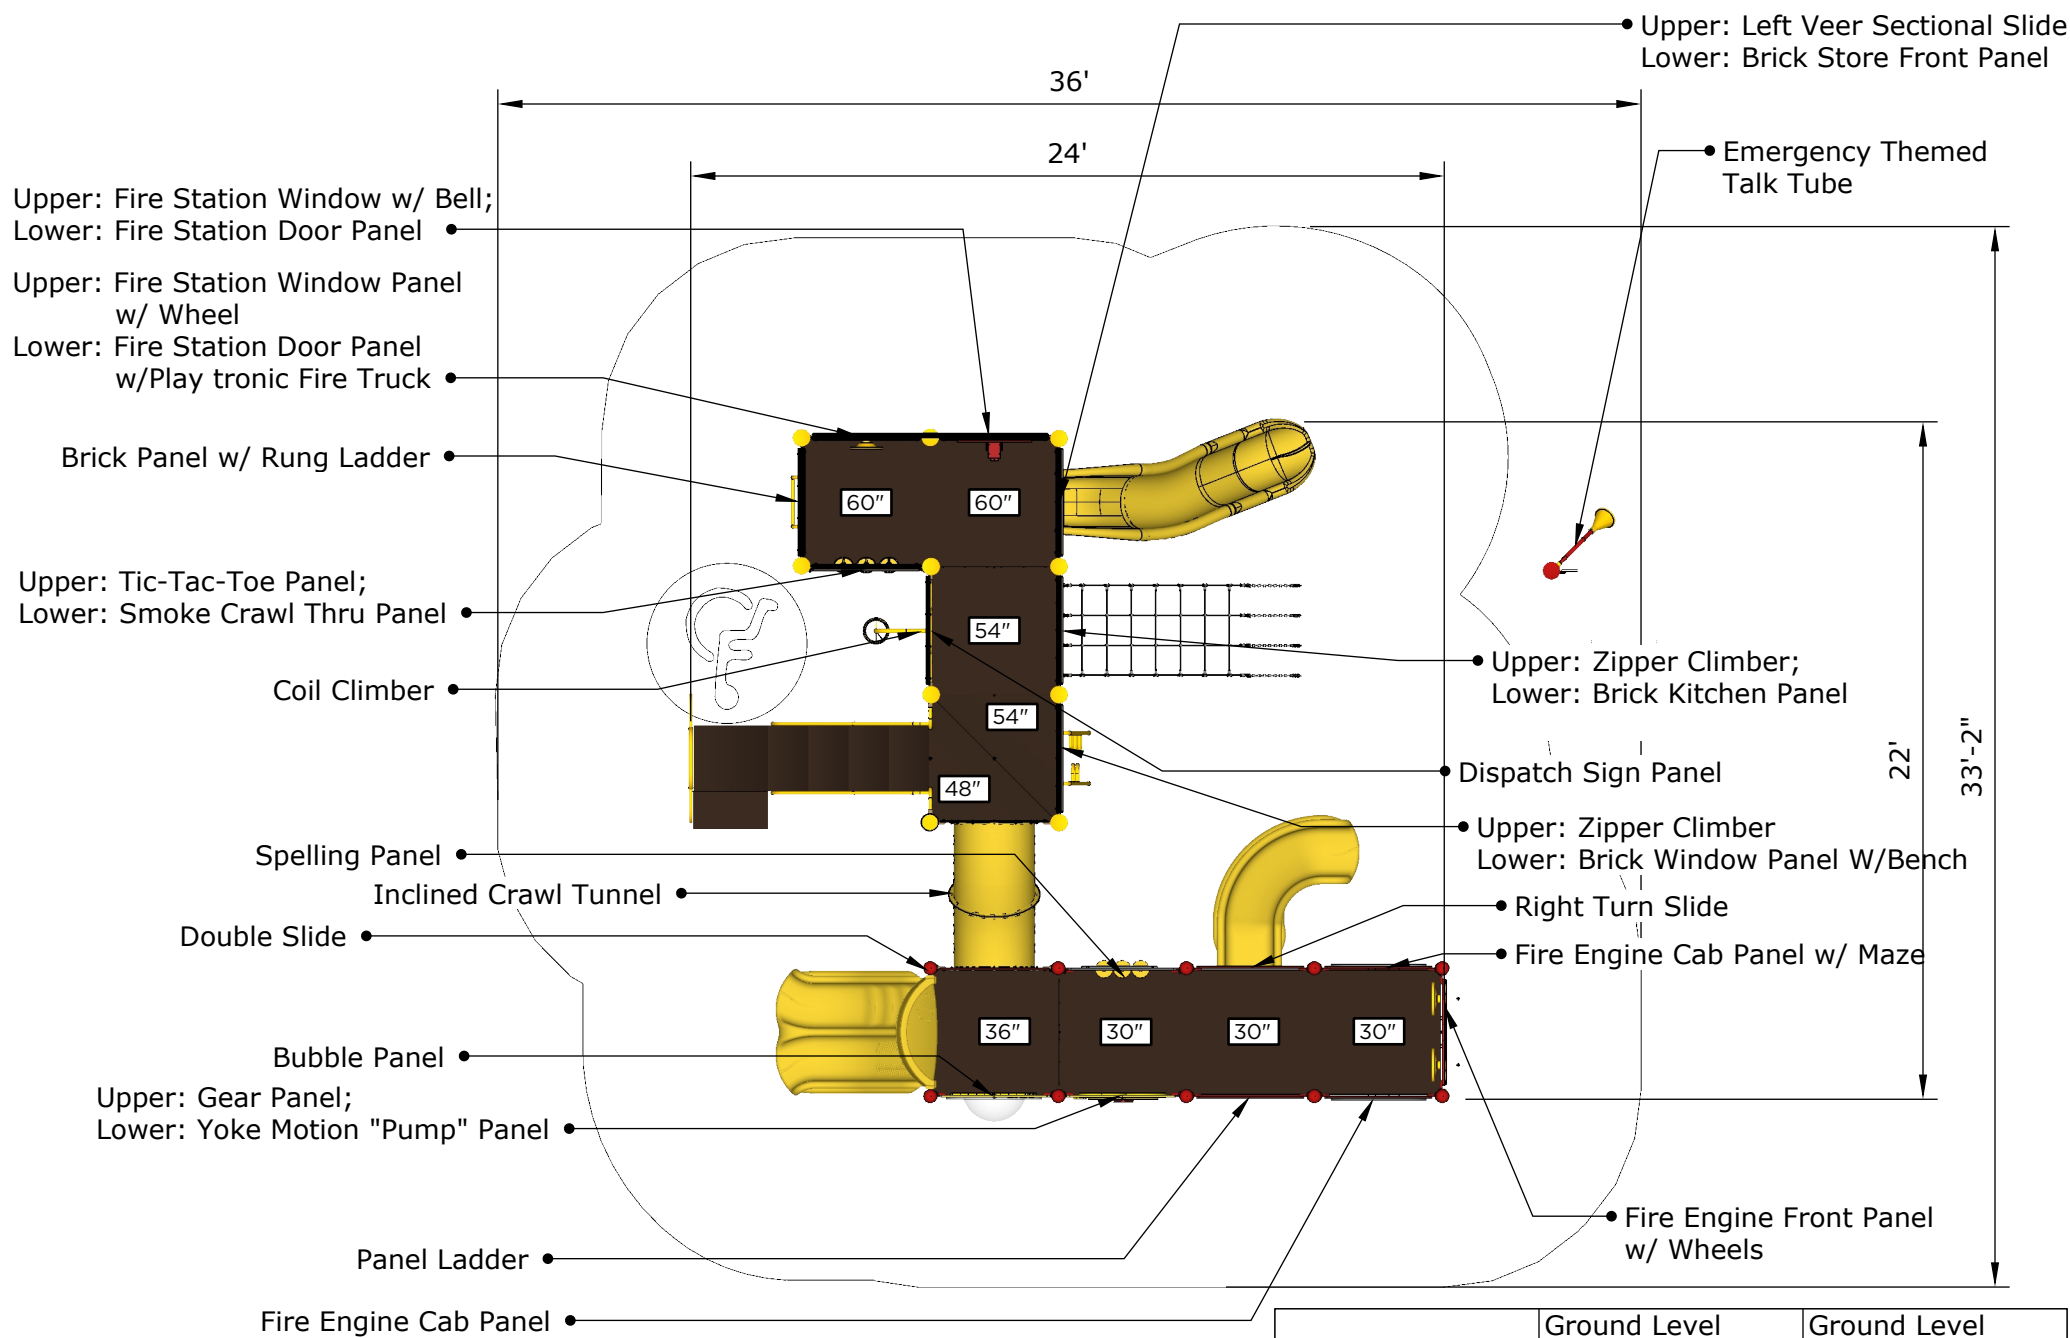

Structure: SRPFX-50162-R2
Age: 2-12 / Series: 5" Steel / Theme: Firetruck

Preliminary Concept Design

Conceptual Renderings Only. Subject to change without notice at SRP's Discretion

Structure: SRPFX-50162-R2
Age: 2-12 / Series: 5" Steel / Theme: Firetruck

Preliminary Concept Design

Conceptual Renderings Only. Subject to change without notice at SRP's Discretion

Structure: SRPFX-50162-R2
Age: 2-12 / Series: 5" Steel / Theme: Firetruck

Preliminary Concept Design

Conceptual Renderings Only. Subject to change without notice at SRP's Discretion

Structure: SRPFX-50162-R2
Age: 2-12 / Series: 5" Steel / Theme: Firetruck

Preliminary Concept Design

Conceptual Renderings Only. Subject to change without notice at SRP's Discretion

Ages	Capacity	Use Zone	Fall Height	Actual Size	Timber Count	Elevated Activities
2-12	87	36'x22'	60"	24'x22'	30	18

	Ground Level Accessible Play Activities	Ground Level Accessible Activity Types
Required	6	3
Provided	7	4