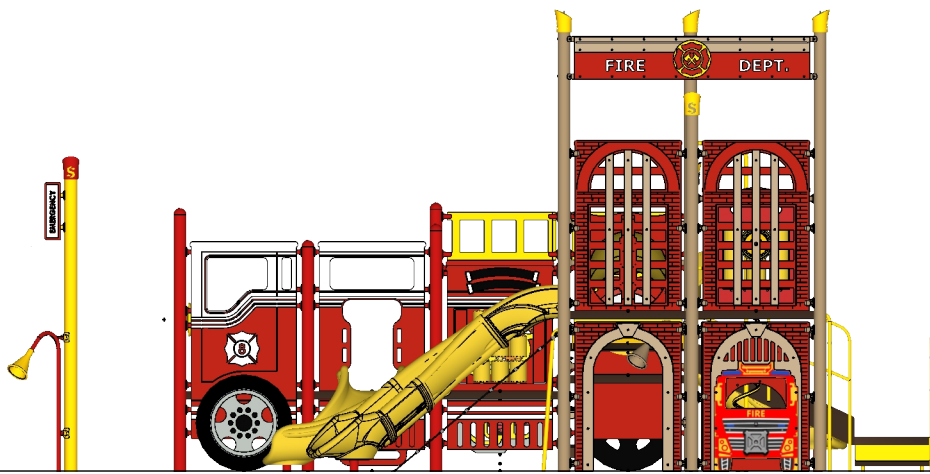

Structure: SRPFX-50162-R2
Age: 2-12 / Series: 5" Steel / Theme: Firetruck

Preliminary Concept Design

Conceptual Renderings Only. Subject to change without notice at SRP's Discretion

Structure: SRPFX-50162-R2
Age: 2-12 / Series: 5" Steel / Theme: Firetruck

Preliminary Concept Design

Conceptual Renderings Only. Subject to change without notice at SRP's Discretion

Structure: SRPFX-50162-R2
Age: 2-12 / Series: 5" Steel / Theme: Firetruck

Preliminary Concept Design

Conceptual Renderings Only. Subject to change without notice at SRP's Discretion

Structure: SRPFX-50162-R2
Age: 2-12 / Series: 5" Steel / Theme: Firetruck

Preliminary Concept Design

Conceptual Renderings Only. Subject to change without notice at SRP's Discretion

Ages	Capacity	Use Zone	Fall Height	Actual Size	Timber Count	Elevated Activities
2-12	87	36'x22'	60"	24'x22'	30	18

	Ground Level Accessible Play Activities	Ground Level Accessible Activity Types
Required	6	3
Provided	7	4