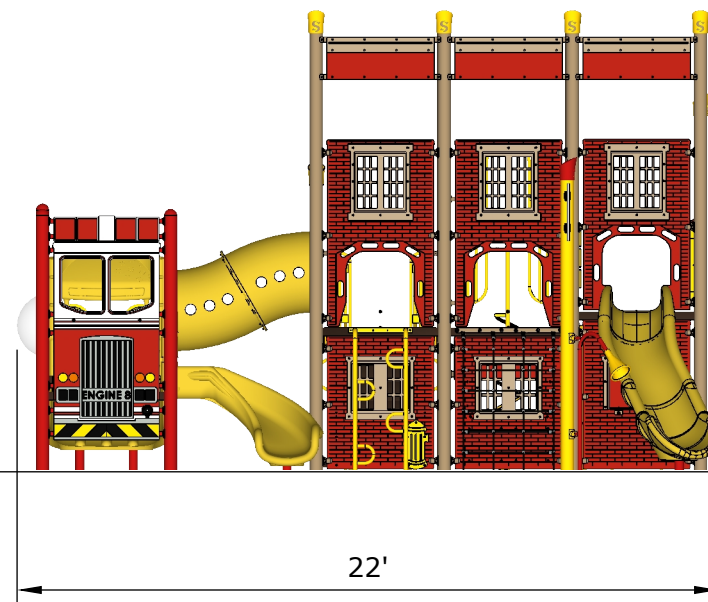

Structure: SRPFX-50162-R2
Age: 2-12 / Series: 5" Steel / Theme: Firetruck

Preliminary Concept Design

Conceptual Renderings Only. Subject to change without notice at SRP's Discretion

Structure: SRPFX-50162-R2
Age: 2-12 / Series: 5" Steel / Theme: Firetruck

Preliminary Concept Design

Conceptual Renderings Only. Subject to change without notice at SRP's Discretion

Structure: SRPFX-50162-R2
Age: 2-12 / Series: 5" Steel / Theme: Firetruck

Preliminary Concept Design

Conceptual Renderings Only. Subject to change without notice at SRP's Discretion

Structure: SRPFX-50162-R2
Age: 2-12 / Series: 5" Steel / Theme: Firetruck

Preliminary Concept Design

Conceptual Renderings Only. Subject to change without notice at SRP's Discretion

Ages	Capacity	Use Zone	Fall Height	Actual Size	Timber Count	Elevated Activities
2-12	87	36'x22'	60"	24'x22'	30	18

	Ground Level Accessible Play Activities	Ground Level Accessible Activity Types
Required	6	3
Provided	7	4