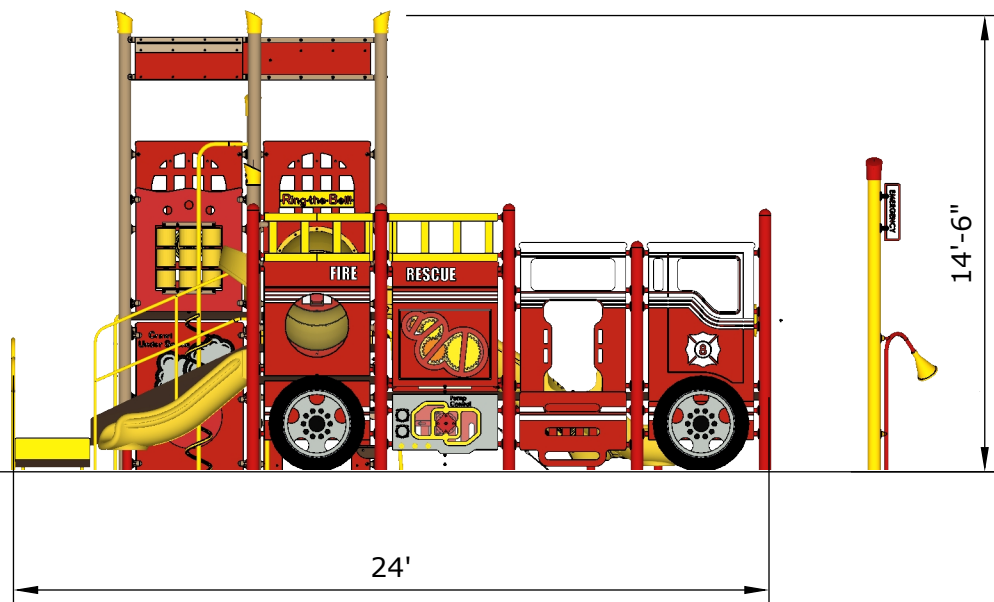

Structure: SRPFX-50162-R2
Age: 2-12 / Series: 5" Steel / Theme: Firetruck

Preliminary Concept Design

Conceptual Renderings Only. Subject to change without notice at SRP's Discretion

Structure: SRPFX-50162-R2
Age: 2-12 / Series: 5" Steel / Theme: Firetruck

Preliminary Concept Design

Conceptual Renderings Only. Subject to change without notice at SRP's Discretion

Structure: SRPFX-50162-R2
Age: 2-12 / Series: 5" Steel / Theme: Firetruck

Preliminary Concept Design

Conceptual Renderings Only. Subject to change without notice at SRP's Discretion

Structure: SRPFX-50162-R2
Age: 2-12 / Series: 5" Steel / Theme: Firetruck

Preliminary Concept Design

Conceptual Renderings Only. Subject to change without notice at SRP's Discretion

Ages	Capacity	Use Zone	Fall Height	Actual Size	Timber Count	Elevated Activities
2-12	87	36'x22'	60"	24'x22'	30	18

	Ground Level Accessible Play Activities	Ground Level Accessible Activity Types
Required	6	3
Provided	7	4