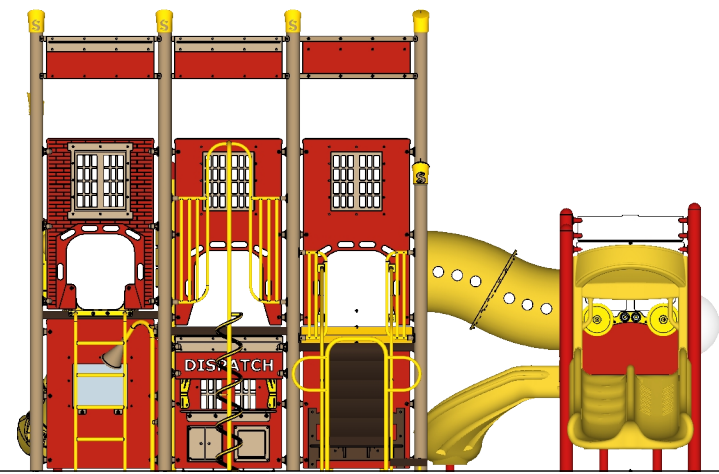

Structure: SRPFX-50162-R2
Age: 2-12 / Series: 5" Steel / Theme: Firetruck

Preliminary Concept Design

Conceptual Renderings Only. Subject to change without notice at SRP's Discretion

Structure: SRPFX-50162-R2
Age: 2-12 / Series: 5" Steel / Theme: Firetruck

Conceptual Renderings Only. Subject to change without notice at SRP's Discretion

Structure: SRPFX-50162-R2
Age: 2-12 / Series: 5" Steel / Theme: Firetruck

Preliminary Concept Design

Conceptual Renderings Only. Subject to change without notice at SRP's Discretion

Ages	Capacity	Use Zone	Fall Height	Actual Size	Timber Count	Elevated Activities
2-12	87	36'x22'	60"	24'x22'	30	18

	Ground Level Accessible Play Activities	Ground Level Accessible Activity Types
Required	6	3
Provided	7	4

Ages	Capacity	Use Zone	Fall Height	Actual Size	Timber Count	Elevated Activities
2-12	87	36'x22'	60"	24'x22'	30	18

SRP **FX**

 **SUPERIOR**
RECREATIONAL PRODUCTS

A **PLAYCORE** Company

superiorecreation.com • sales@siibrands.com • 800.327.8774