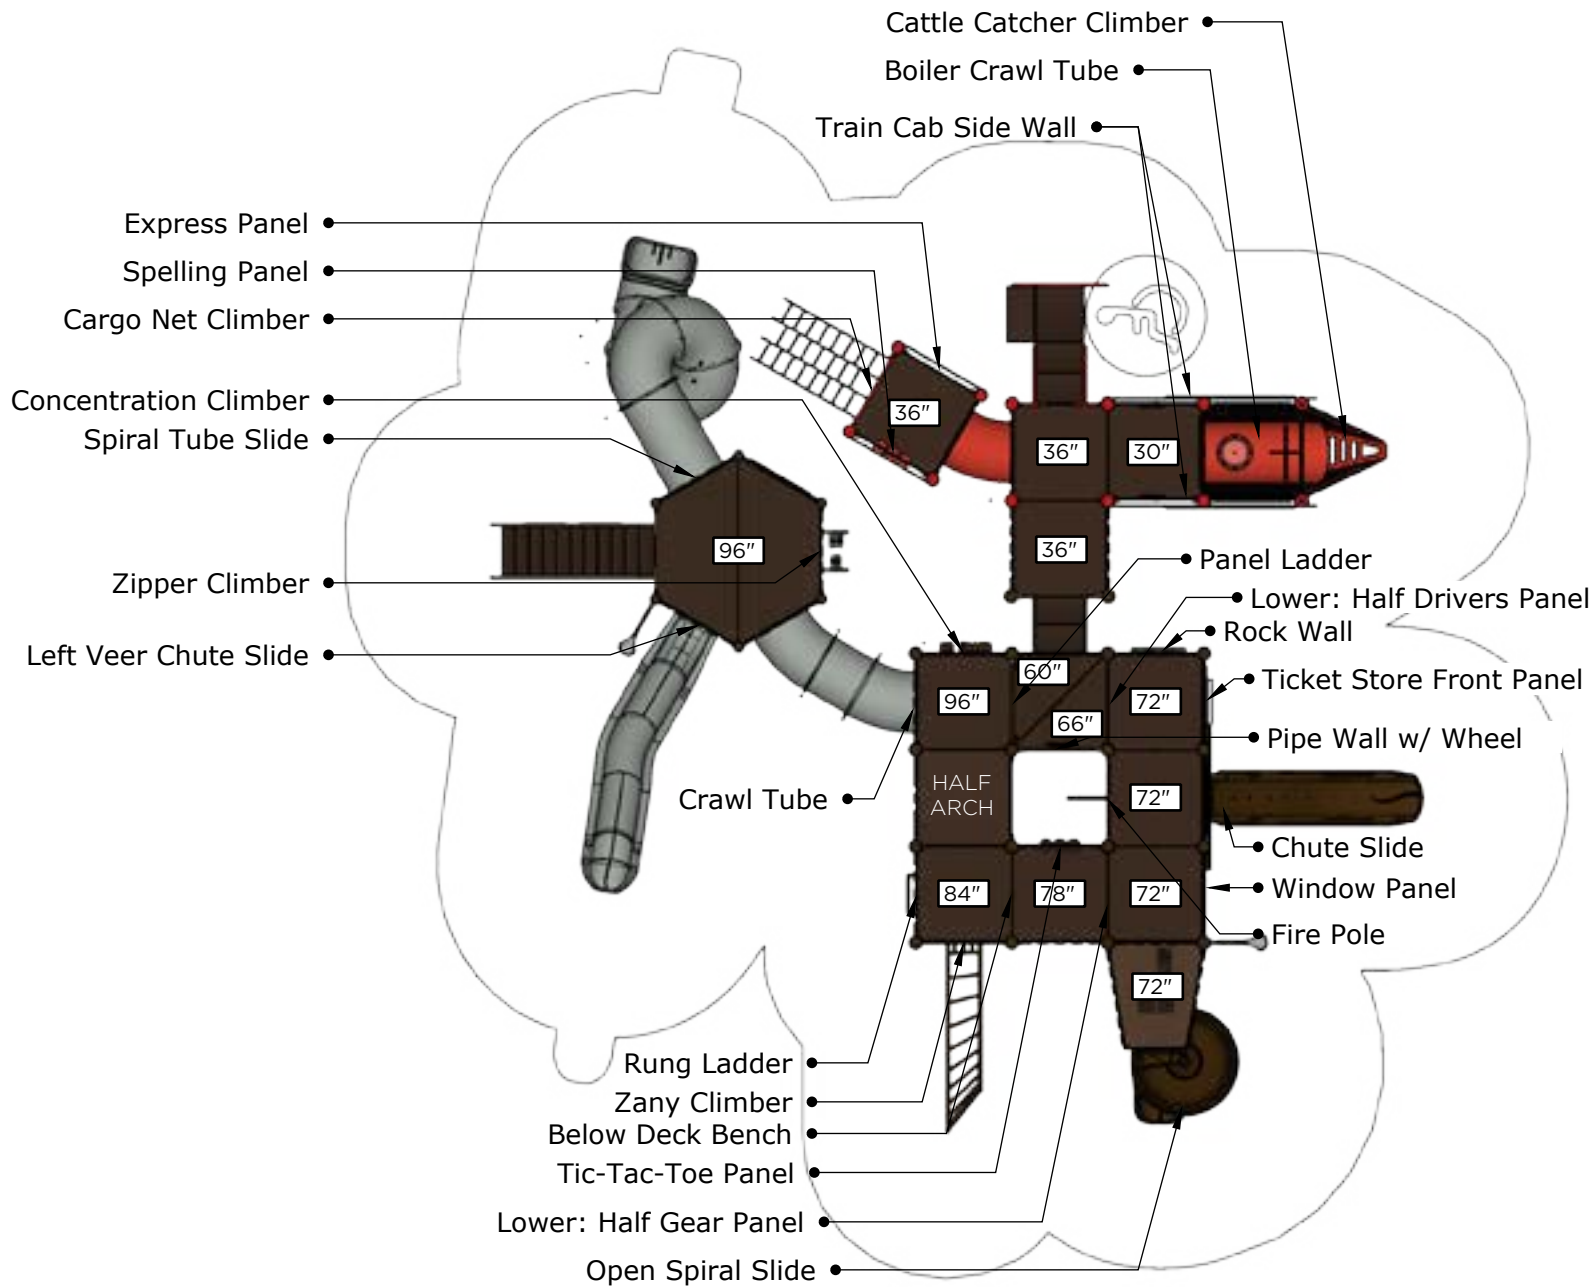

Ages	Capacity	Use Zone	Fall Height	Actual Size	Timber Count	Elevated Activities
5-12	150	51'x52'	96"	39'x38'	49	21

	Ground Level Accessible Play Activities	Ground Level Accessible Activity Types
Required	7	4
Provided	4	3

Structure: SRPFX-50195-R1
Age: 5 - 12 / Series: Steel / Theme: Steam Train

Preliminary Concept Design

Conceptual Renderings Only. Subject to change without notice at SRP's Discretion