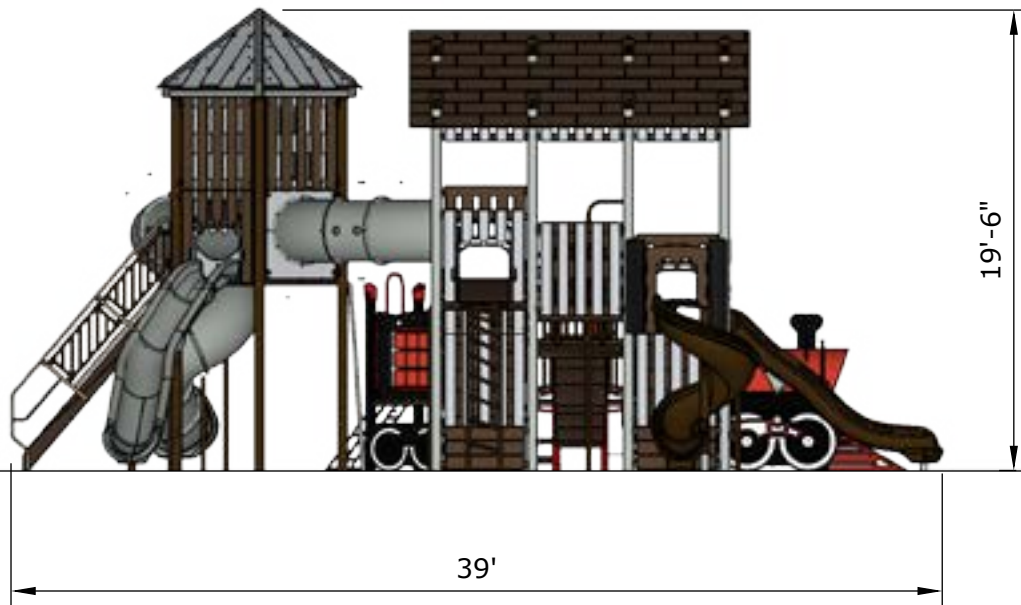

**Preliminary Concept Design**

*Conceptual Renderings Only. Subject to change without notice at SRP's Discretion*

Ages	Capacity	Use Zone	Fall Height	Actual Size	Timber Count	Elevated Activities
5-12	150	51'x52'	96"	39'x38'	49	21

*Conceptual Renderings Only. Subject to change without notice at SRP's Discretion*

Ages	Capacity	Use Zone	Fall Height	Actual Size	Timber Count	Elevated Activities
5-12	150	51'x52'	96"	39'x38'	49	21

	Ground Level Accessible Play Activities	Ground Level Accessible Activity Types
Required	7	4
Provided	4	3

**Structure: SRPFX-50195-R1**  
 Age: 5 - 12 / Series: Steel / Theme: Steam Train

**Preliminary Concept Design**

*Conceptual Renderings Only. Subject to change without notice at SRP's Discretion*

Ages	Capacity	Use Zone	Fall Height	Actual Size	Timber Count	Elevated Activities
5-12	150	51'x52'	96"	39'x38'	49	21

Scale: 1/8" = 1'

**Structure: SRPFX-50195-R1**  
 Age: 5 - 12 / Series: Steel / Theme: Steam Train

**Preliminary Concept Design**

*Conceptual Renderings Only. Subject to change without notice at SRP's Discretion*