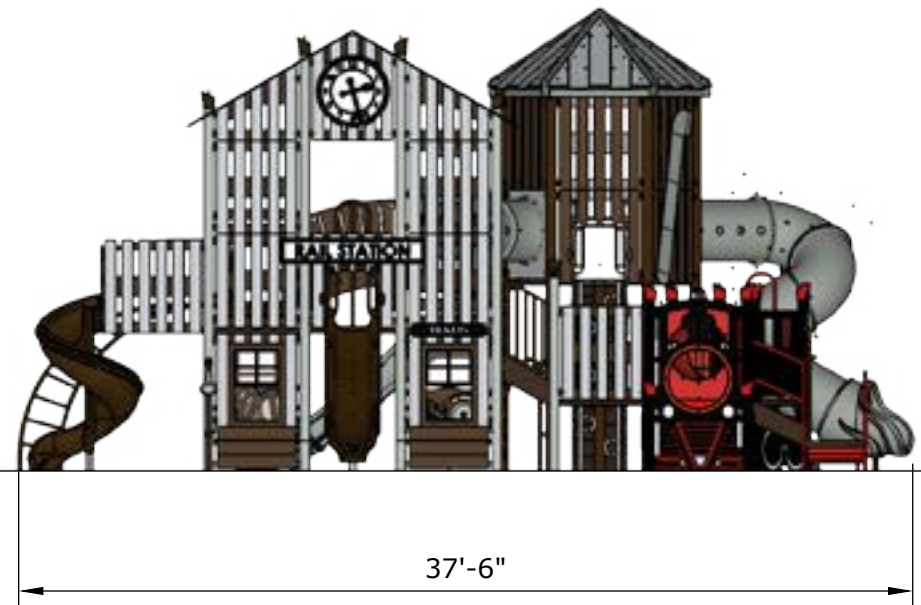

**Preliminary Concept Design**

*Conceptual Renderings Only. Subject to change without notice at SRP's Discretion*

Ages	Capacity	Use Zone	Fall Height	Actual Size	Timber Count	Elevated Activities
5-12	150	51'x52'	96"	39'x38'	49	21

*Conceptual Renderings Only. Subject to change without notice at SRP's Discretion*

Ages	Capacity	Use Zone	Fall Height	Actual Size	Timber Count	Elevated Activities
5-12	150	51'x52'	96"	39'x38'	49	21

	Ground Level Accessible Play Activities	Ground Level Accessible Activity Types
Required	7	4
Provided	4	3

**Structure: SRPFX-50195-R1**  
 Age: 5 - 12 / Series: Steel / Theme: Steam Train

**Preliminary Concept Design**

*Conceptual Renderings Only. Subject to change without notice at SRP's Discretion*

Ages	Capacity	Use Zone	Fall Height	Actual Size	Timber Count	Elevated Activities
5-12	150	51'x52'	96"	39'x38'	49	21

Scale: 1/8" = 1'

**Structure: SRPFX-50195-R1**  
 Age: 5 - 12 / Series: Steel / Theme: Steam Train

**Preliminary Concept Design**

*Conceptual Renderings Only. Subject to change without notice at SRP's Discretion*