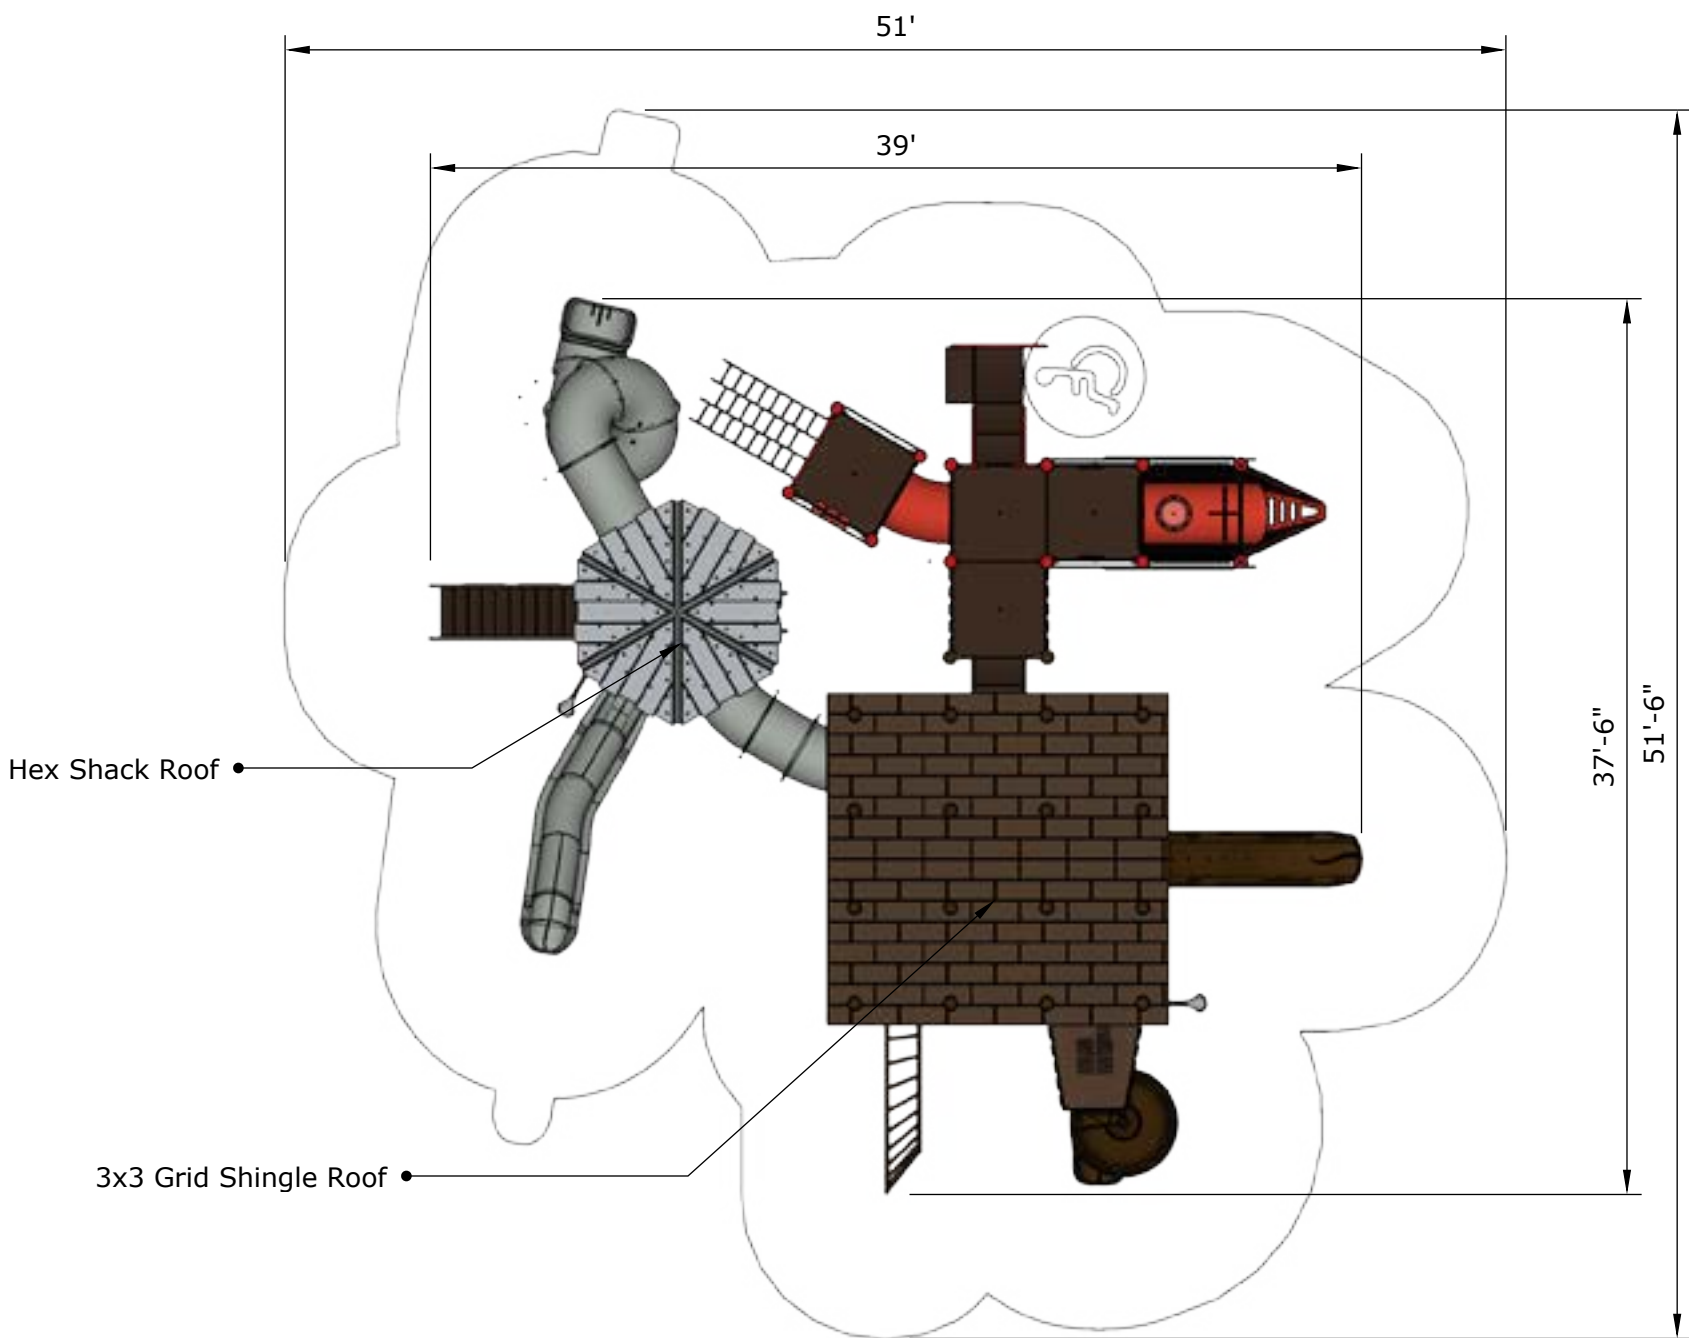

**Structure: SRPFX-50195-R1**  
Age: 5 - 12 / Series: Steel / Theme: Steam Train

**Preliminary Concept Design**

*Conceptual Renderings Only. Subject to change without notice at SRP's Discretion*

**Structure: SRPFX-50195-R1**  
Age: 5 - 12 / Series: Steel / Theme: Steam Train

**Preliminary Concept Design**

*Conceptual Renderings Only. Subject to change without notice at SRP's Discretion*

Ages	Capacity	Use Zone	Fall Height	Actual Size	Timber Count	Elevated Activities
5-12	150	51'x52'	96"	39'x38'	49	21

**Structure: SRPFX-50195-R1**  
 Age: 5 - 12 / Series: Steel / Theme: Steam Train

**Preliminary Concept Design**

*Conceptual Renderings Only. Subject to change without notice at SRP's Discretion*

Ages	Capacity	Use Zone	Fall Height	Actual Size	Timber Count	Elevated Activities
5-12	150	51'x52'	96"	39'x38'	49	21

Scale: 1/8" = 1'

**Structure: SRPFX-50195-R1**  
 Age: 5 - 12 / Series: Steel / Theme: Steam Train

**Preliminary Concept Design**

*Conceptual Renderings Only. Subject to change without notice at SRP's Discretion*