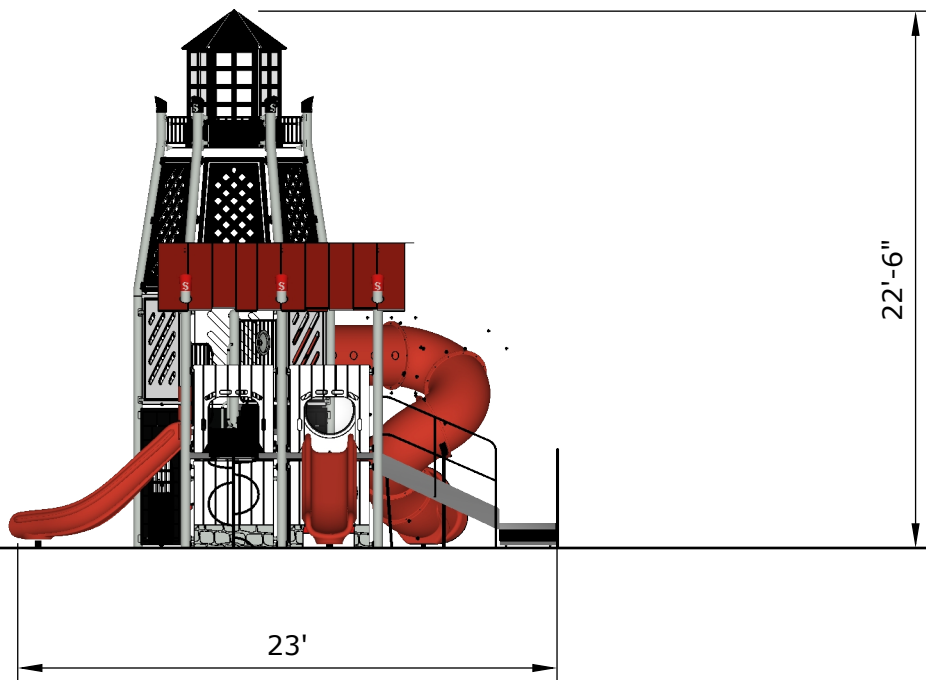

- Upper: Spiral Tube Slide;
- Lower: Lighthouse Window/Wave Panel
- Pipe Wall w/ Wheel
- Lighthouse Door Panel
- Spiral Climber
- Lighthouse Window/Wave Panel
- Lighthouse Door Panel
- Right Turn Slide
- Upper: Themed Tic-Tac-Toe Panel;
- Lower: Themed Kitchen Panel

- Lighthouse Door Panel
- Upper: Themed Bubble Panel;
- Lower: Themed Panel w/ Bench
- United States Map Panel
- Zipper Climber
- Lower: Themed Gear Panel
- Upper: Straight Chute Slide;
- Lower: Themed Door Panel

Ages	Capacity	Use Zone	Fall Height	Actual Size	Timber Count
5-12	62	38'x35'	72"	26'x23'	30

Ages	Capacity	Use Zone	Fall Height	Actual Size	Timber Count
5-12	62	38'x35'	72"	26'x23'	30