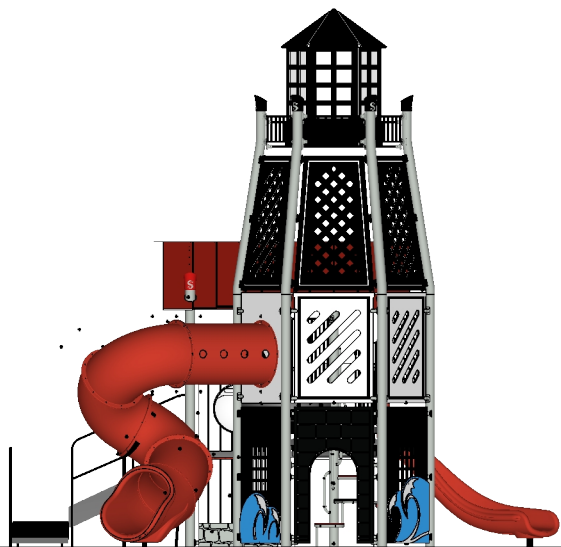

Ages	Capacity	Use Zone	Fall Height	Actual Size	Timber Count
5-12	62	38'x35'	72"	26'x23'	30