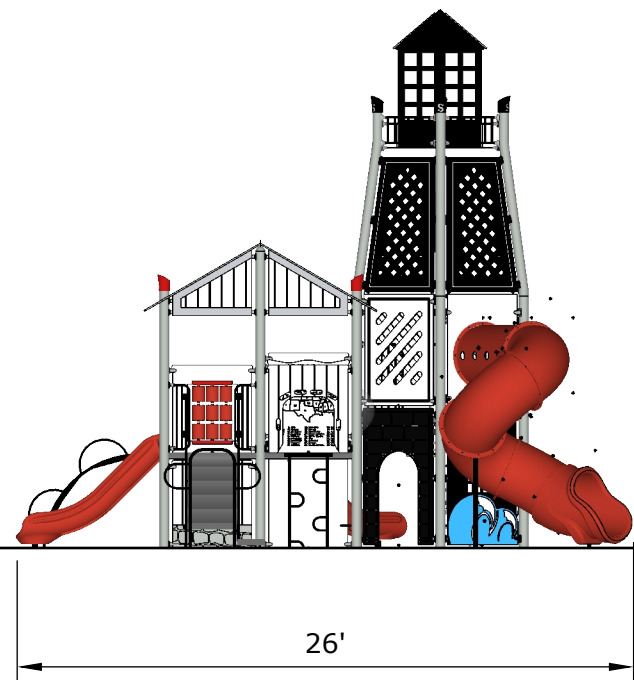

- Upper: Spiral Tube Slide;
- Lower: Lighthouse Window/Wave Panel
- Pipe Wall w/ Wheel
- Lighthouse Door Panel
- Spiral Climber
- Lighthouse Window/Wave Panel
- Lighthouse Door Panel
- Right Turn Slide
- Upper: Themed Tic-Tac-Toe Panel;
- Lower: Themed Kitchen Panel

- Lighthouse Door Panel
- Upper: Themed Bubble Panel;
- Lower: Themed Panel w/ Bench
- United States Map Panel
- Zipper Climber
- Lower: Themed Gear Panel
- Upper: Straight Chute Slide;
- Lower: Themed Door Panel

Ages	Capacity	Use Zone	Fall Height	Actual Size	Timber Count
5-12	62	38'x35'	72"	26'x23'	30

Ages	Capacity	Use Zone	Fall Height	Actual Size	Timber Count
5-12	62	38'x35'	72"	26'x23'	30