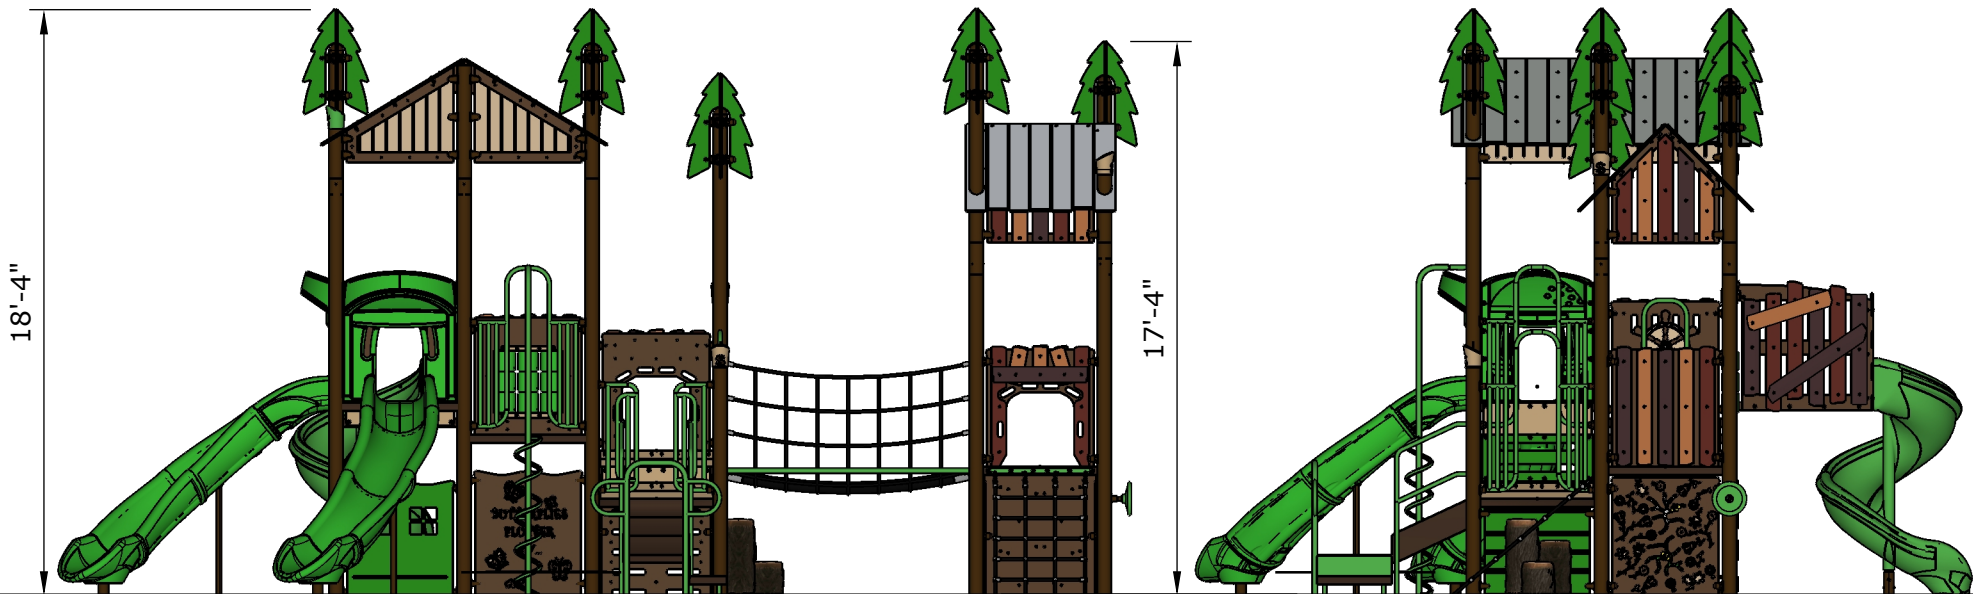

Structure: SRPFX-50218-R1
Age: 5-12
Series: 5" Steel

Access: Transfer Theme: Nature

Preliminary Concept Design

Conceptual Renderings Only. Subject to change without notice at SRP's Discretion

Ages	Capacity	Use Zone	Fall Height	Actual Size	Timber Count	Elevated Activities
5-12	85	42'x35'	6'	30'x23'	34	13

Scale: 1/6" = 1'

	Ground Level Accessible Play Activities	Ground Level Accessible Activity Types
Required	4	3
Provided	4	3

Structure: SRPFX-50218-R1
Age: 5-12 Series: 5" Steel

Access: Transfer Theme: Nature

Preliminary Concept Design

Conceptual Renderings Only. Subject to change without notice at SRP's Discretion

Ages	Capacity	Use Zone	Fall Height	Actual Size	Timber Count	Elevated Activities		Ground Level Accessible Play Activities	Ground Level Accessible Activity Types
5-12	85	42'x35'	6'	30'x23'	34	13	Scale: 1/6" = 1'	Required 4	3
							0 3 6	Provided 4	3

Structure: SRPFX-50218-R1
Age: 5-12
Series: 5" Steel

Access: Transfer Theme: Nature

Preliminary Concept Design

Conceptual Renderings Only. Subject to change without notice at SRP's Discretion

Partner

Superior[®]
RECREATIONAL PRODUCTS
A PLAYCORE Company