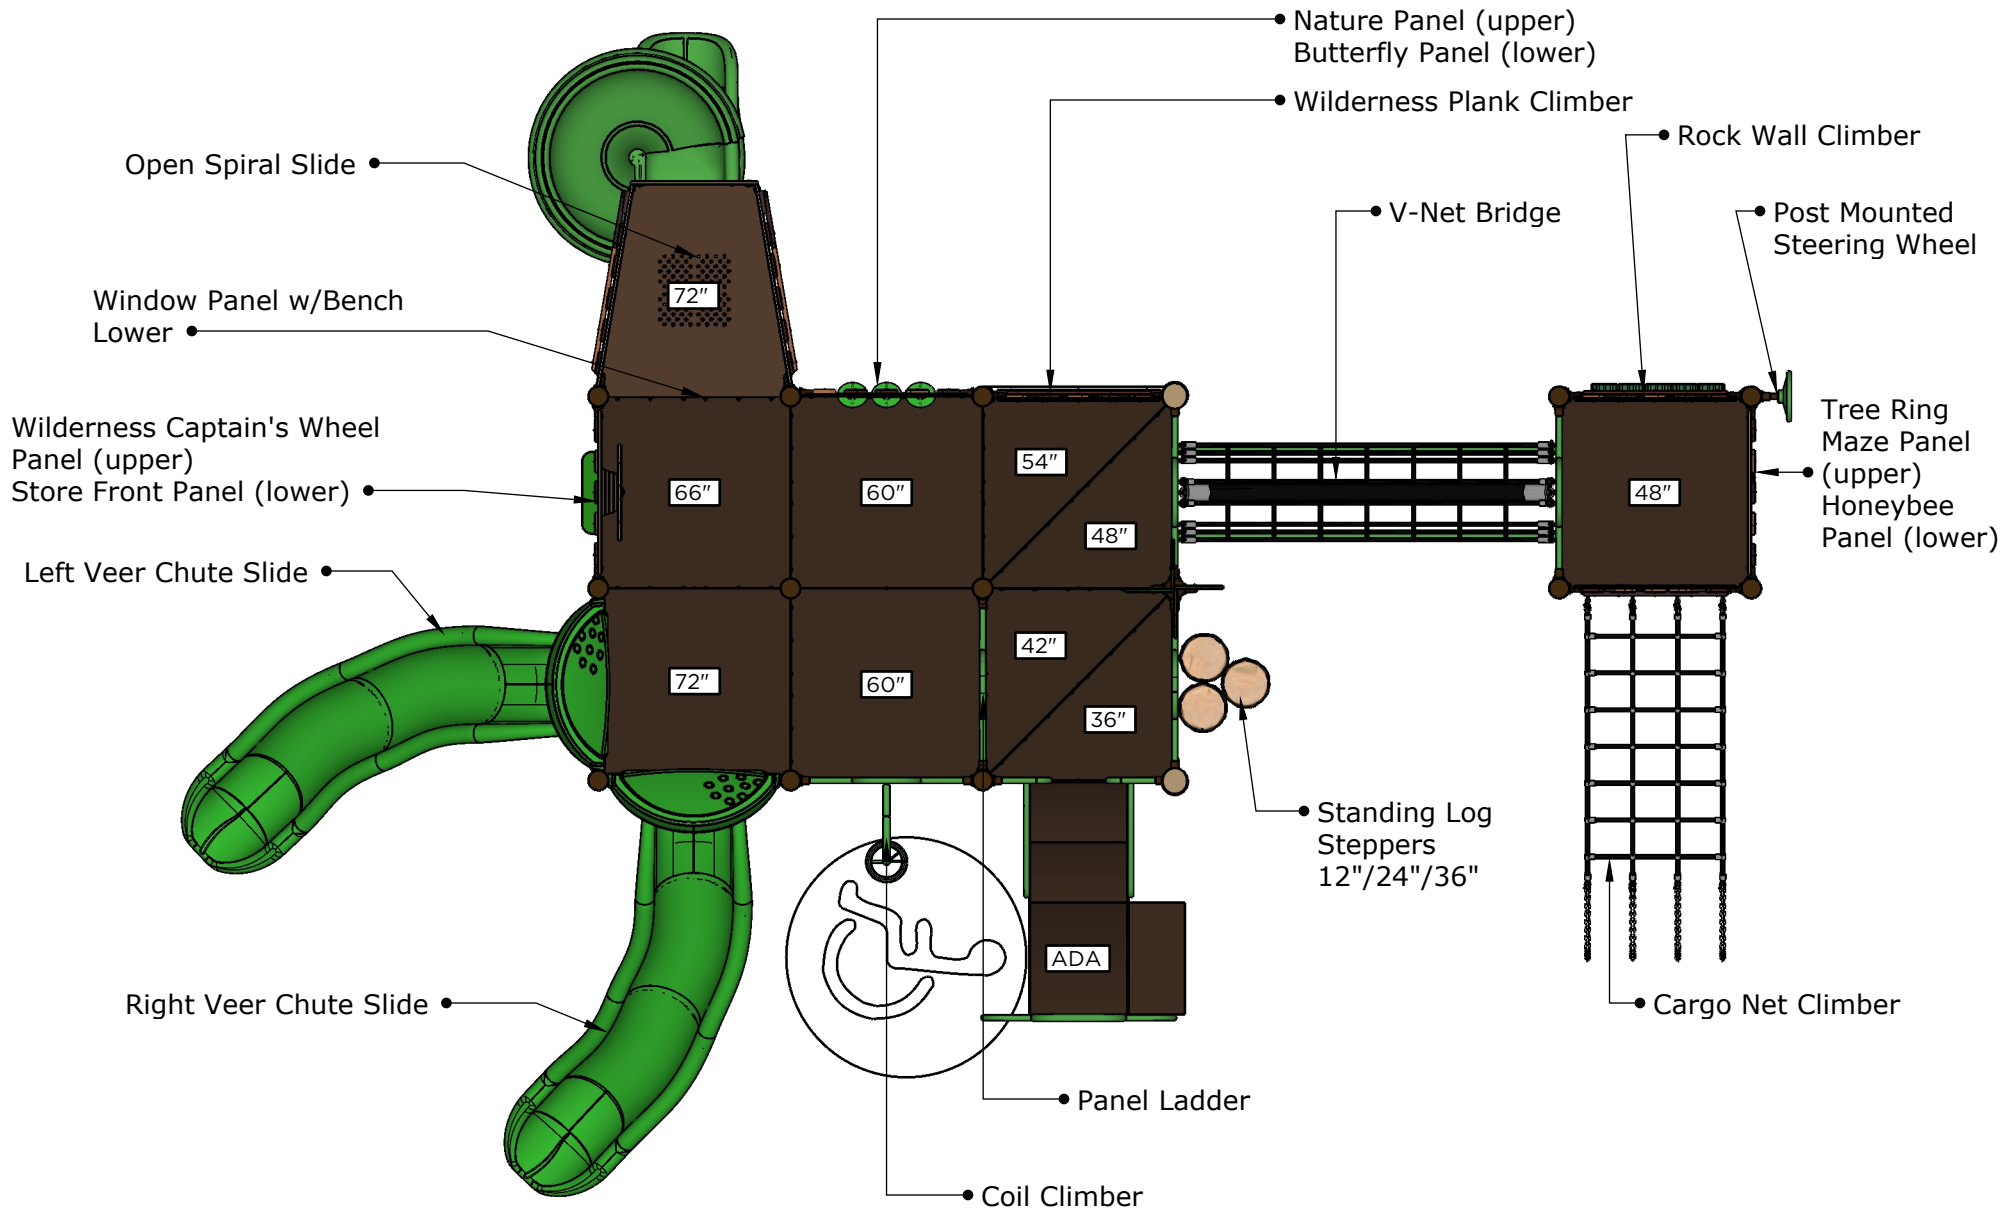

Date: 12/3/21

Structure: SRPFX-50218-R1
Age: 5-12
Series: 5" Steel

Access: Transfer Theme: Nature

Preliminary Concept Design

Conceptual Renderings Only. Subject to change without notice at SRP's Discretion

Ages	Capacity	Use Zone	Fall Height	Actual Size	Timber Count	Elevated Activities
5-12	85	42'x35'	6'	30'x23'	34	13

Scale: 1/4" = 1'

	Ground Level Accessible Play Activities	Ground Level Accessible Activity Types
Required	4	3
Provided	4	3

Structure: SRPFX-50218-R1
Age: 5-12
Series: 5" Steel

Access: Transfer Theme: Nature

Preliminary Concept Design

Conceptual Renderings Only. Subject to change without notice at SRP's Discretion

Ages	Capacity	Use Zone	Fall Height	Actual Size	Timber Count	Elevated Activities
5-12	85	42'x35'	6'	30'x23'	34	13

Structure: SRPFX-50218-R1
Age: 5-12
Series: 5" Steel

Access: Transfer Theme: Nature

Preliminary Concept Design

Conceptual Renderings Only. Subject to change without notice at SRP's Discretion

Partner

Superior[®]
RECREATIONAL PRODUCTS
A PLAYCORE Company