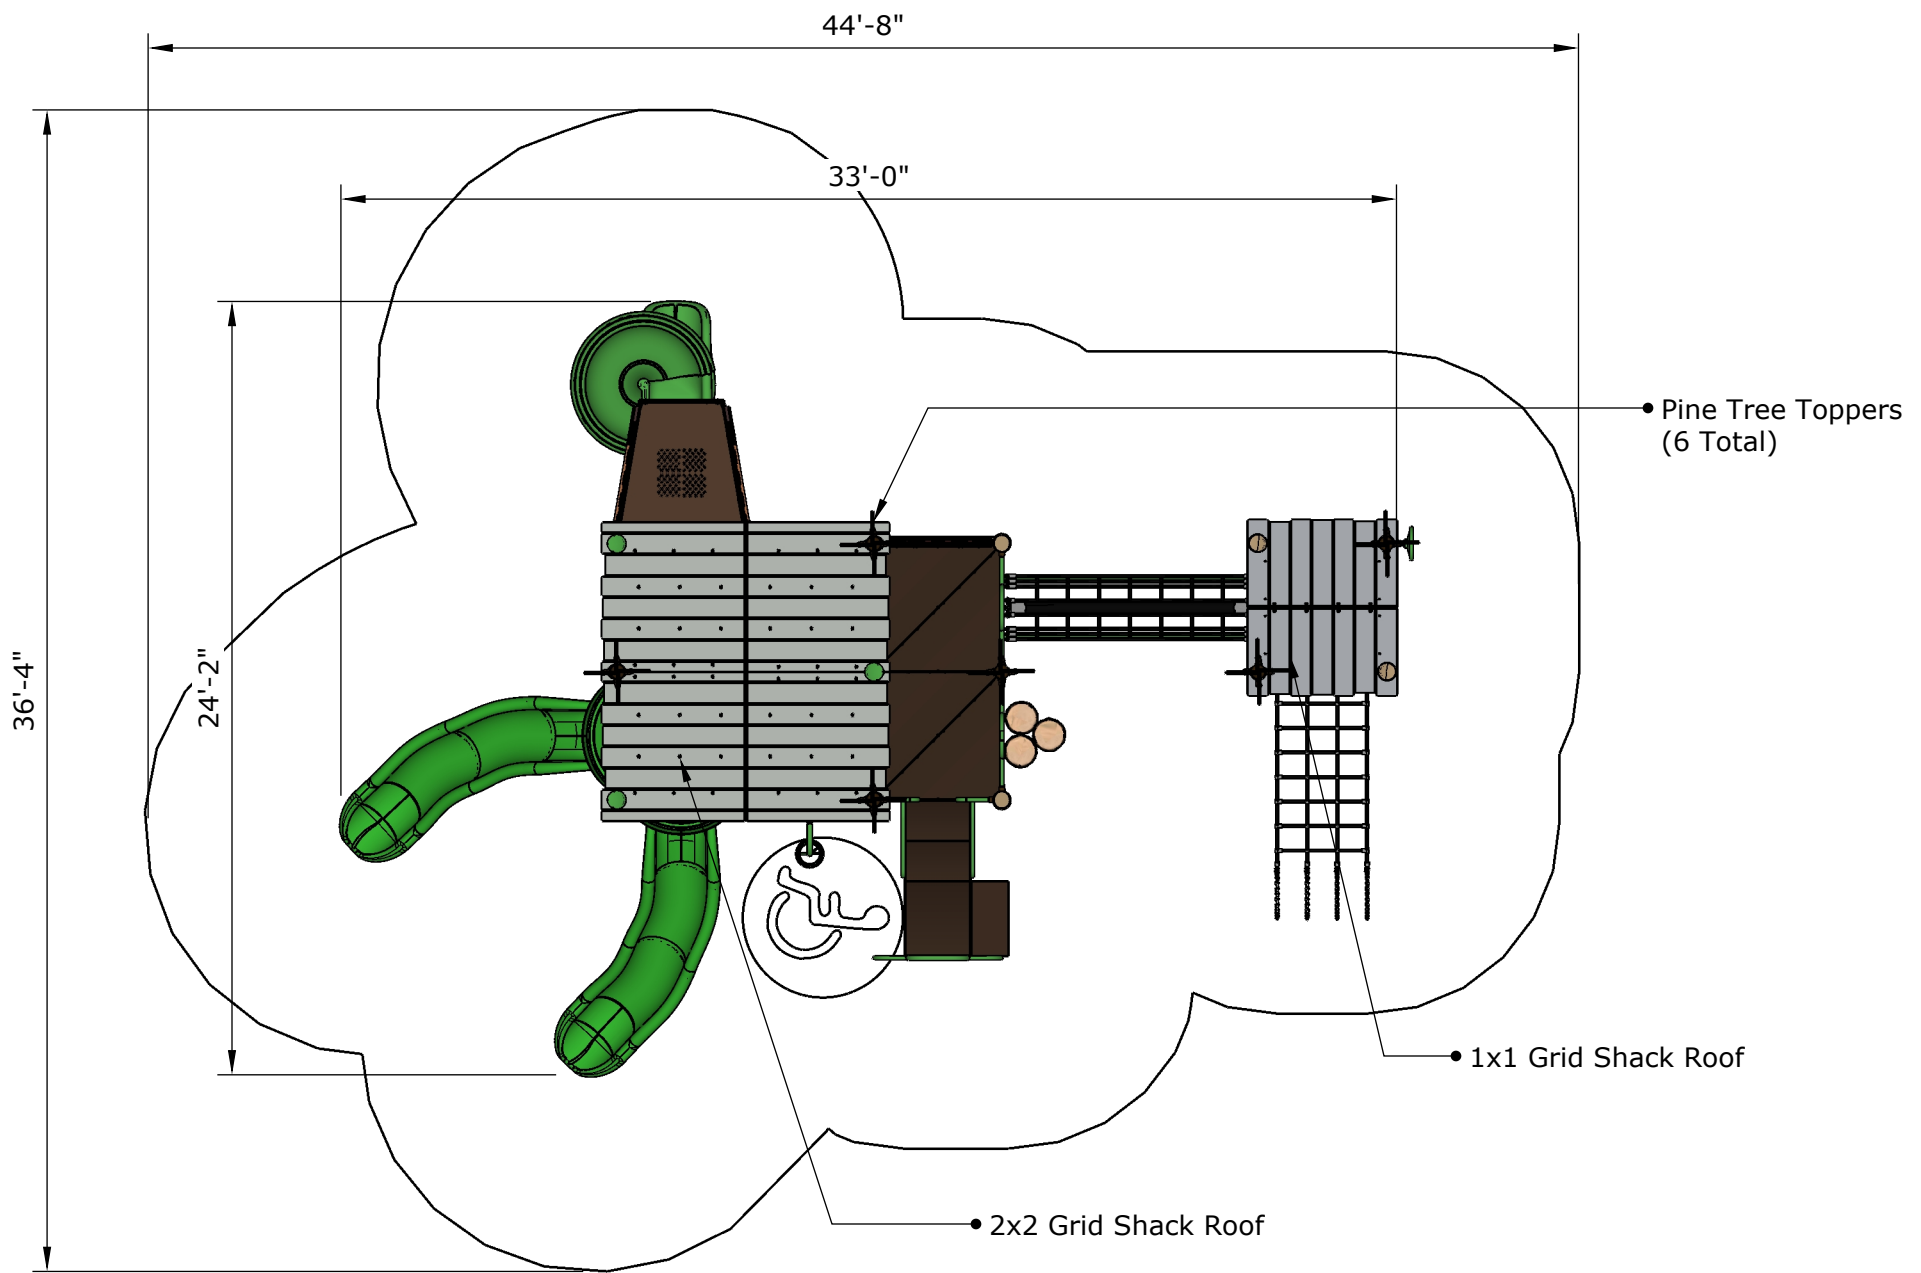

Date: 12/3/21

Structure: SRPFX-50218-R1
Age: 5-12
Series: 5" Steel

Access: Transfer Theme: Nature

Preliminary Concept Design

Conceptual Renderings Only. Subject to change without notice at SRP's Discretion

Ages	Capacity	Use Zone	Fall Height	Actual Size	Timber Count	Elevated Activities
5-12	85	42'x35'	6'	30'x23'	34	13

Scale: 1/4" = 1'

	Ground Level Accessible Play Activities	Ground Level Accessible Activity Types
Required	4	3
Provided	4	3

Structure: SRPFX-50218-R1
Age: 5-12
Series: 5" Steel

Access: Transfer Theme: Nature

Preliminary Concept Design

Conceptual Renderings Only. Subject to change without notice at SRP's Discretion

Ages	Capacity	Use Zone	Fall Height	Actual Size	Timber Count	Elevated Activities
5-12	85	42'x35'	6'	30'x23'	34	13

Scale: 1/6" = 1'

	Ground Level Accessible Play Activities	Ground Level Accessible Activity Types
Required	4	3
Provided	4	3

Structure: SRPFX-50218-R1
Age: 5-12 Series: 5" Steel

Access: Transfer Theme: Nature