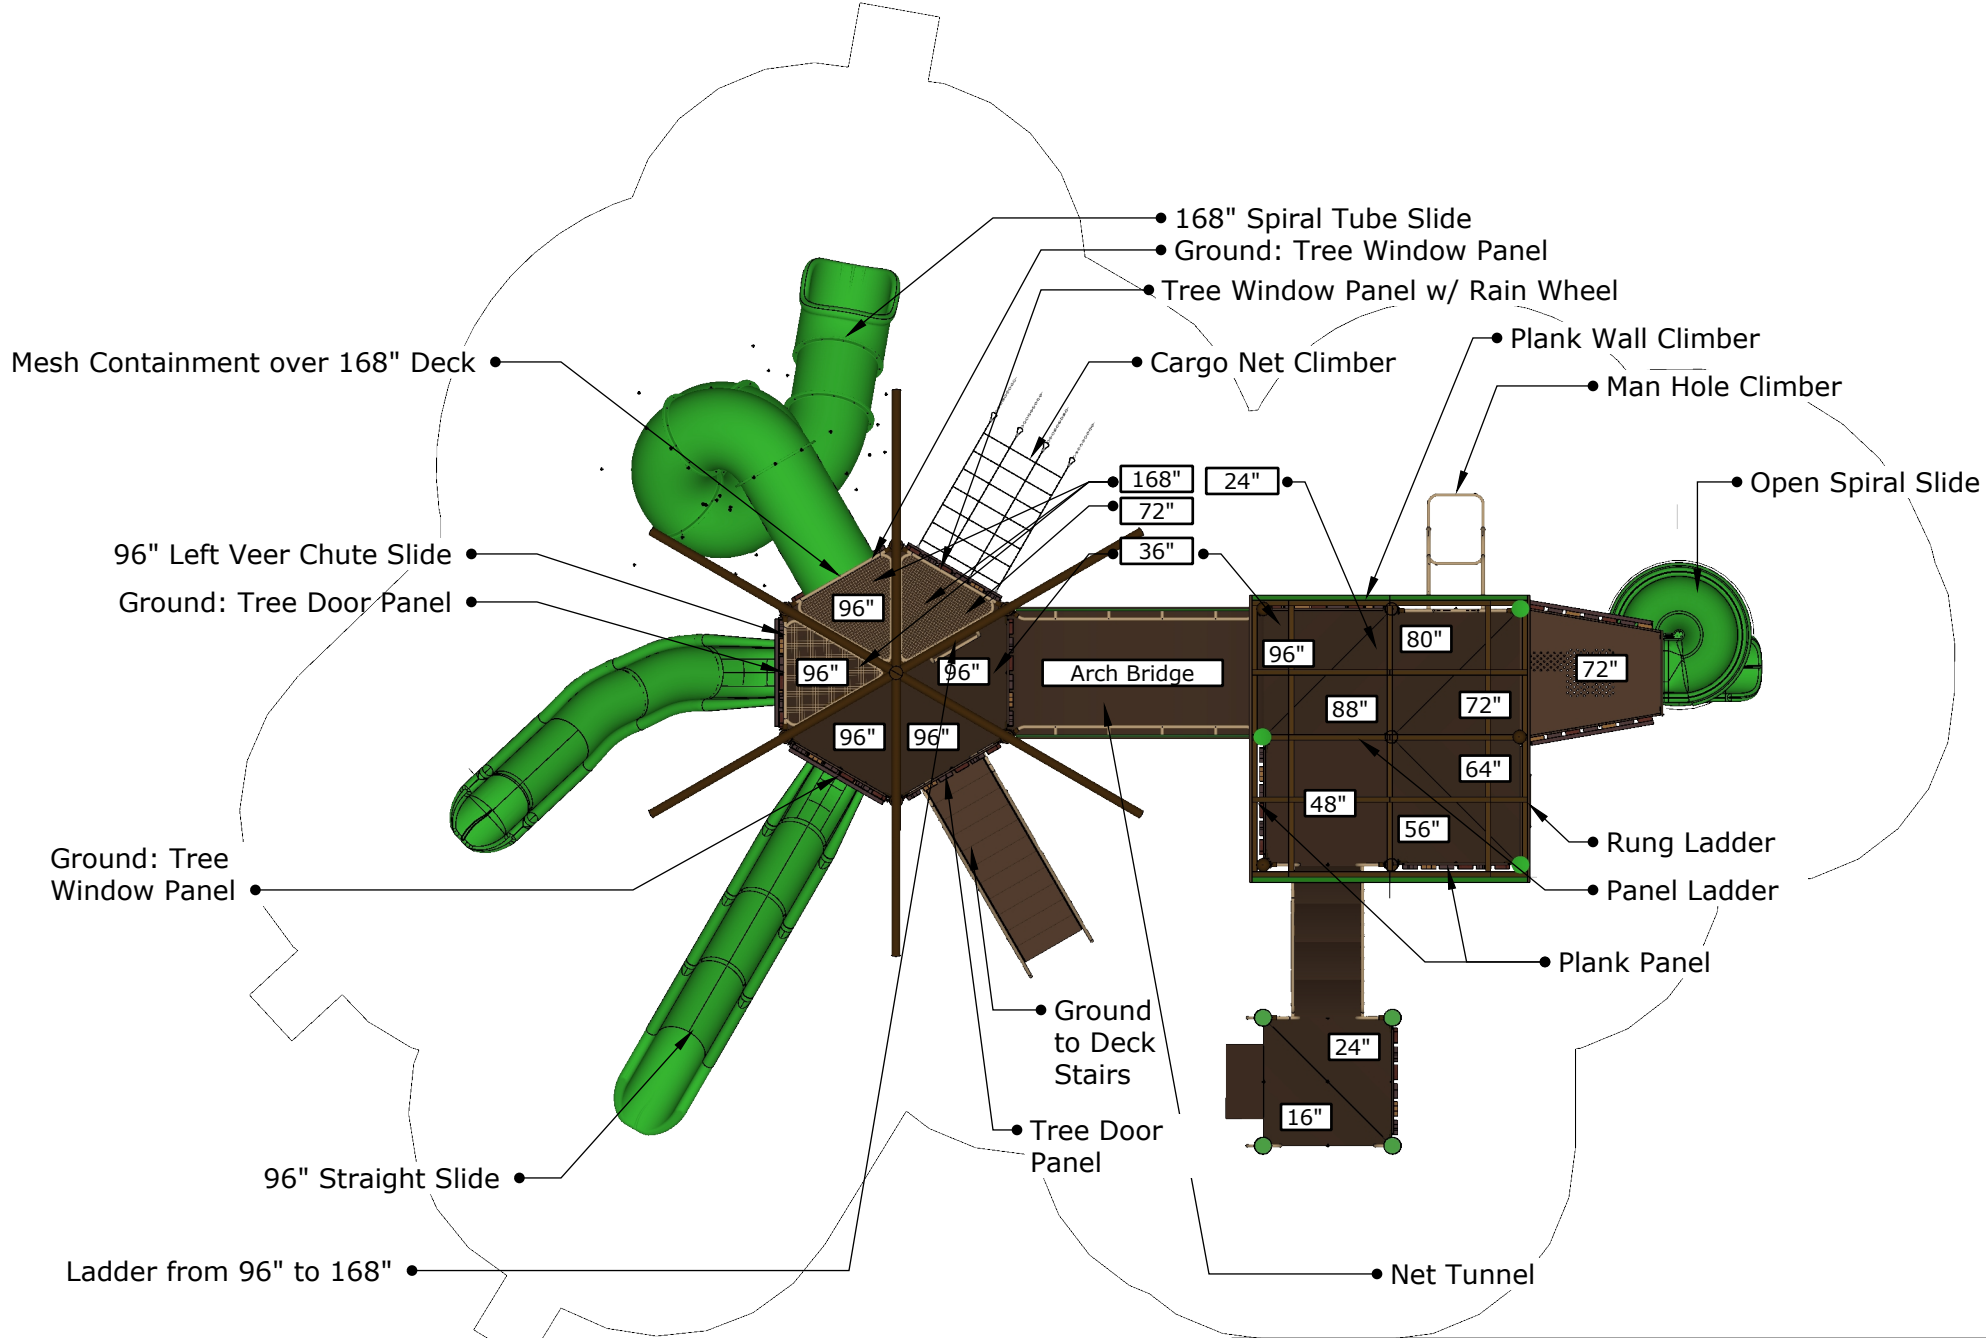

Structure: SRPFX-50221-R1
 Age: 5-12 / Series: Steel / Theme: Nature/Treehouse

Preliminary Concept Design

Conceptual Renderings Only. Subject to change without notice at SRP's Discretion

23'-9"

25'-9"

Ages	Capacity	Use Zone	Fall Height	Actual Size	Timber Count	Elevated Activities
5-12	108	54'x43'	168"	41'x28'	44	15

	Ground Level Accessible Play Activities	Ground Level Accessible Activity Types
Required	5	3
Provided	1	1

Structure: SRPFX-50221-R1
 Age: 5-12 / Series: Steel / Theme: Nature/Treehouse

Preliminary Concept Design

Conceptual Renderings Only. Subject to change without notice at SRP's Discretion

Ages	Capacity	Use Zone	Fall Height	Actual Size	Timber Count	Elevated Activities
5-12	108	54'x43'	168"	41'x28'	44	15

	Ground Level Accessible Play Activities	Ground Level Accessible Activity Types
Required	5	3
Provided	1	1

Structure: SRPFX-50221-R1
 Age: 5-12 / Series: Steel / Theme: Nature/Treehouse

Preliminary Concept Design

Conceptual Renderings Only. Subject to change without notice at SRP's Discretion

SRP **FX**

 **SUPERIOR**
RECREATIONAL PRODUCTS