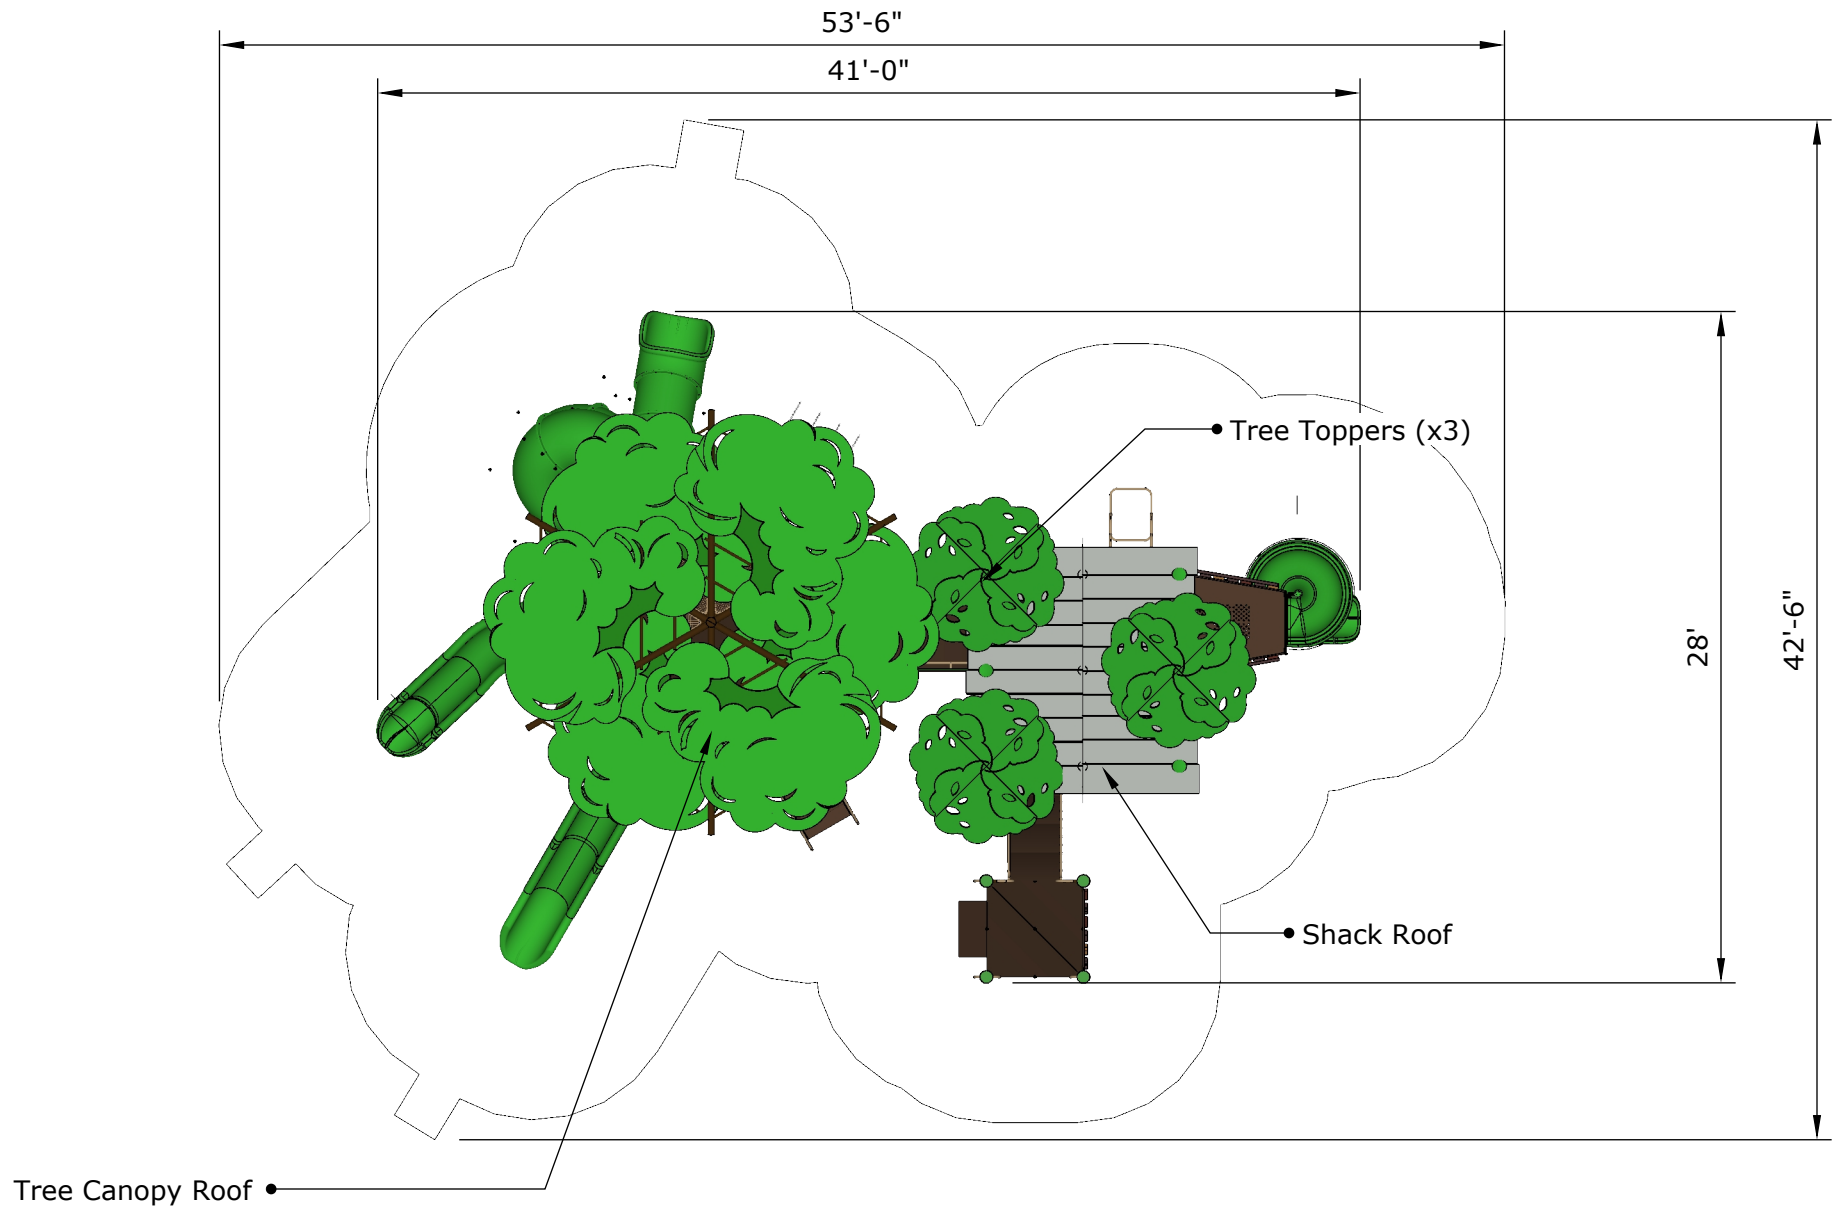

Preliminary Concept Design

Conceptual Renderings Only. Subject to change without notice at SRP's Discretion

Structure: SRPFX-50221-R1

Age: 5-12 / Series: Steel / Theme: Nature/Treehouse

Preliminary Concept Design

Conceptual Renderings Only. Subject to change without notice at SRP's Discretion

Structure: SRPFX-50221-R1
Age: 5-12 / Series: Steel / Theme: Nature/Treehouse

Preliminary Concept Design

Conceptual Renderings Only. Subject to change without notice at SRP's Discretion

Ages	Capacity	Use Zone	Fall Height	Actual Size	Timber Count	Elevated Activities
5-12	108	54'x43'	168"	41'x28'	44	15

Scale: 1/6" = 1'

	Ground Level Accessible Play Activities	Ground Level Accessible Activity Types
Required	5	3
Provided	1	1

Structure: SRPFX-50221-R1
 Age: 5-12 / Series: Steel / Theme: Nature/Treehouse

Preliminary Concept Design

Conceptual Renderings Only. Subject to change without notice at SRP's Discretion

23'-9"

25'-9"

Ages	Capacity	Use Zone	Fall Height	Actual Size	Timber Count	Elevated Activities
5-12	108	54'x43'	168"	41'x28'	44	15