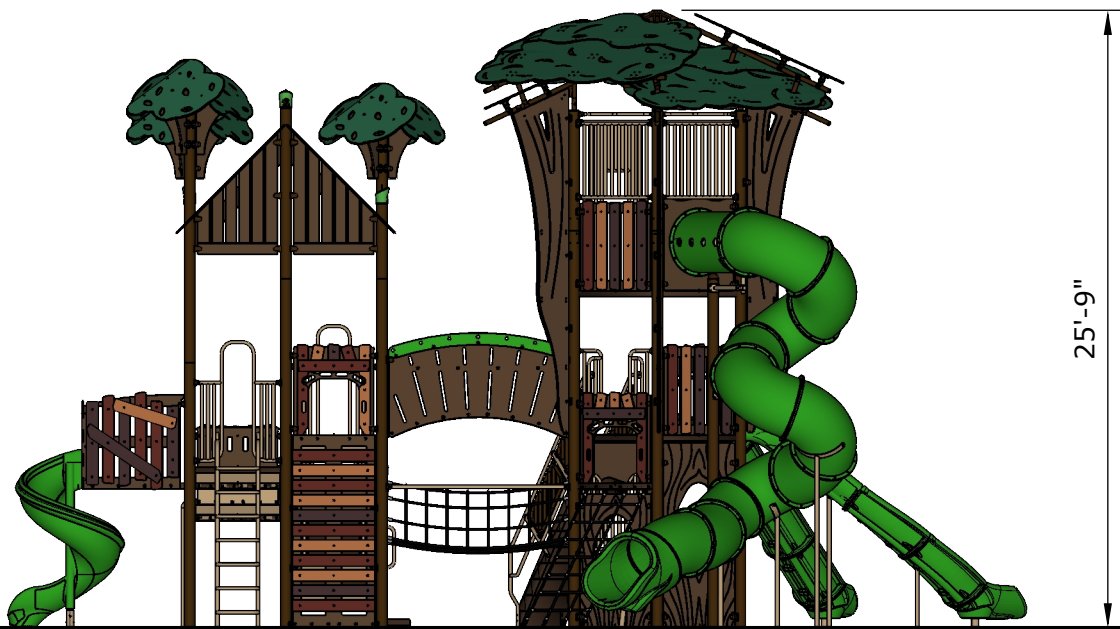

Conceptual Renderings Only. Subject to change without notice at SRP's Discretion

Structure: SRPFX-50221-R1
Age: 5-12 / Series: Steel / Theme: Nature/Treehouse

Preliminary Concept Design

Conceptual Renderings Only. Subject to change without notice at SRP's Discretion

Ages	Capacity	Use Zone	Fall Height	Actual Size	Timber Count	Elevated Activities
5-12	108	54'x43'	168"	41'x28'	44	15

Scale: 1/6" = 1'

	Ground Level Accessible Play Activities	Ground Level Accessible Activity Types
Required	5	3
Provided	1	1

Structure: SRPFX-50221-R1
 Age: 5-12 / Series: Steel / Theme: Nature/Treehouse

Preliminary Concept Design

Conceptual Renderings Only. Subject to change without notice at SRP's Discretion

23'-9"

25'-9"

Ages	Capacity	Use Zone	Fall Height	Actual Size	Timber Count	Elevated Activities
5-12	108	54'x43'	168"	41'x28'	44	15

	Ground Level Accessible Play Activities	Ground Level Accessible Activity Types
Required	5	3
Provided	1	1

Structure: SRPFX-50221-R1
 Age: 5-12 / Series: Steel / Theme: Nature/Treehouse

Preliminary Concept Design