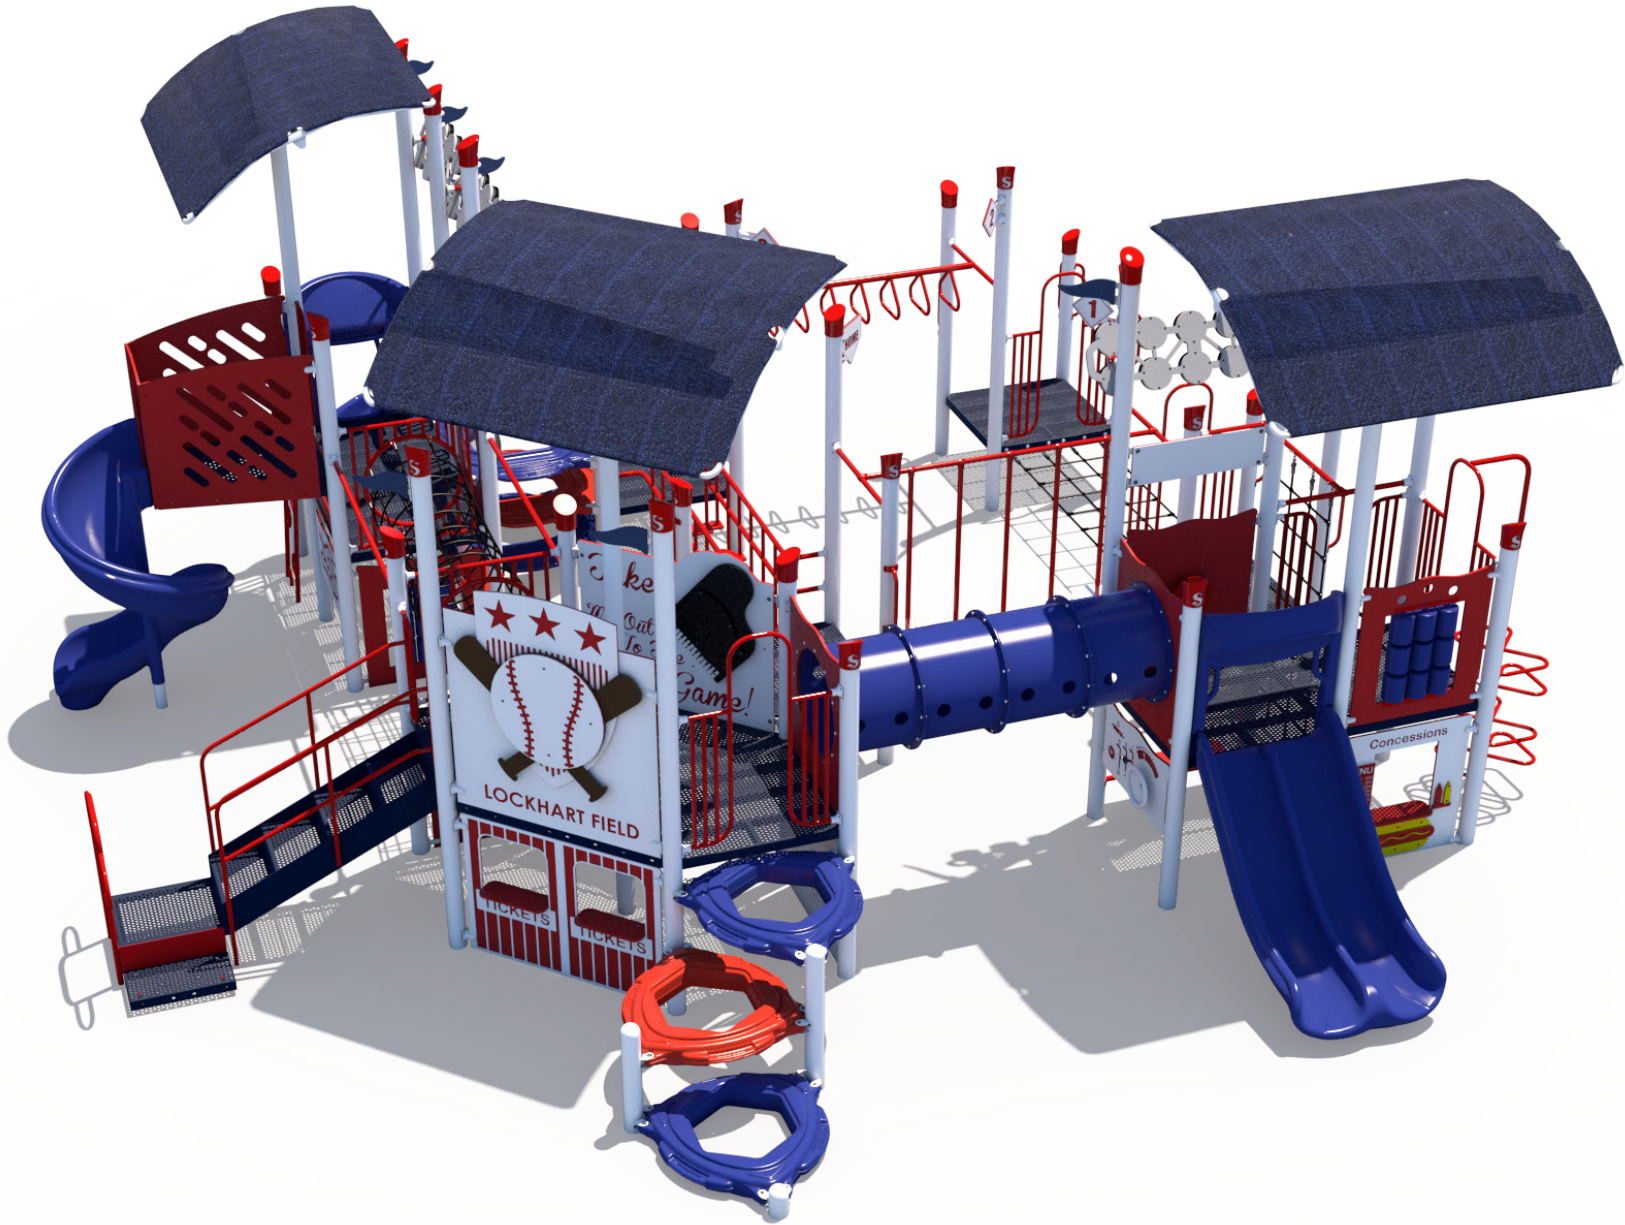

2-12

Age Group

Structure: SRPFX-50265-S
Theme: Baseball

Preliminary Concept Design
Designer: N.Guice Date: 6/28/2019

Conceptual Renderings Only. Subject to change without notice at SRP's Discretion

Structure: SRPFX-50265-S
Age: 2 - 12 / Series: Steel / Theme: Baseball

Preliminary Concept Design

Conceptual Renderings Only. Subject to change without notice at SRP's Discretion

Structure: SRPFX-50265-S
Age: 2 - 12 / Series: Steel / Theme: Baseball

Preliminary Concept Design

Conceptual Renderings Only. Subject to change without notice at SRP's Discretion

Structure: SRPFX-50265-S
Age: 2 - 12 / Series: Steel / Theme: Baseball

Preliminary Concept Design

Conceptual Renderings Only. Subject to change without notice at SRP's Discretion

Structure: SRPFX-50265-S
Age: 2 - 12 / Series: Steel / Theme: Baseball

Preliminary Concept Design

Conceptual Renderings Only. Subject to change without notice at SRP's Discretion

Structure: SRPFX-50265-S
Age: 2 - 12 / Series: Steel / Theme: Baseball