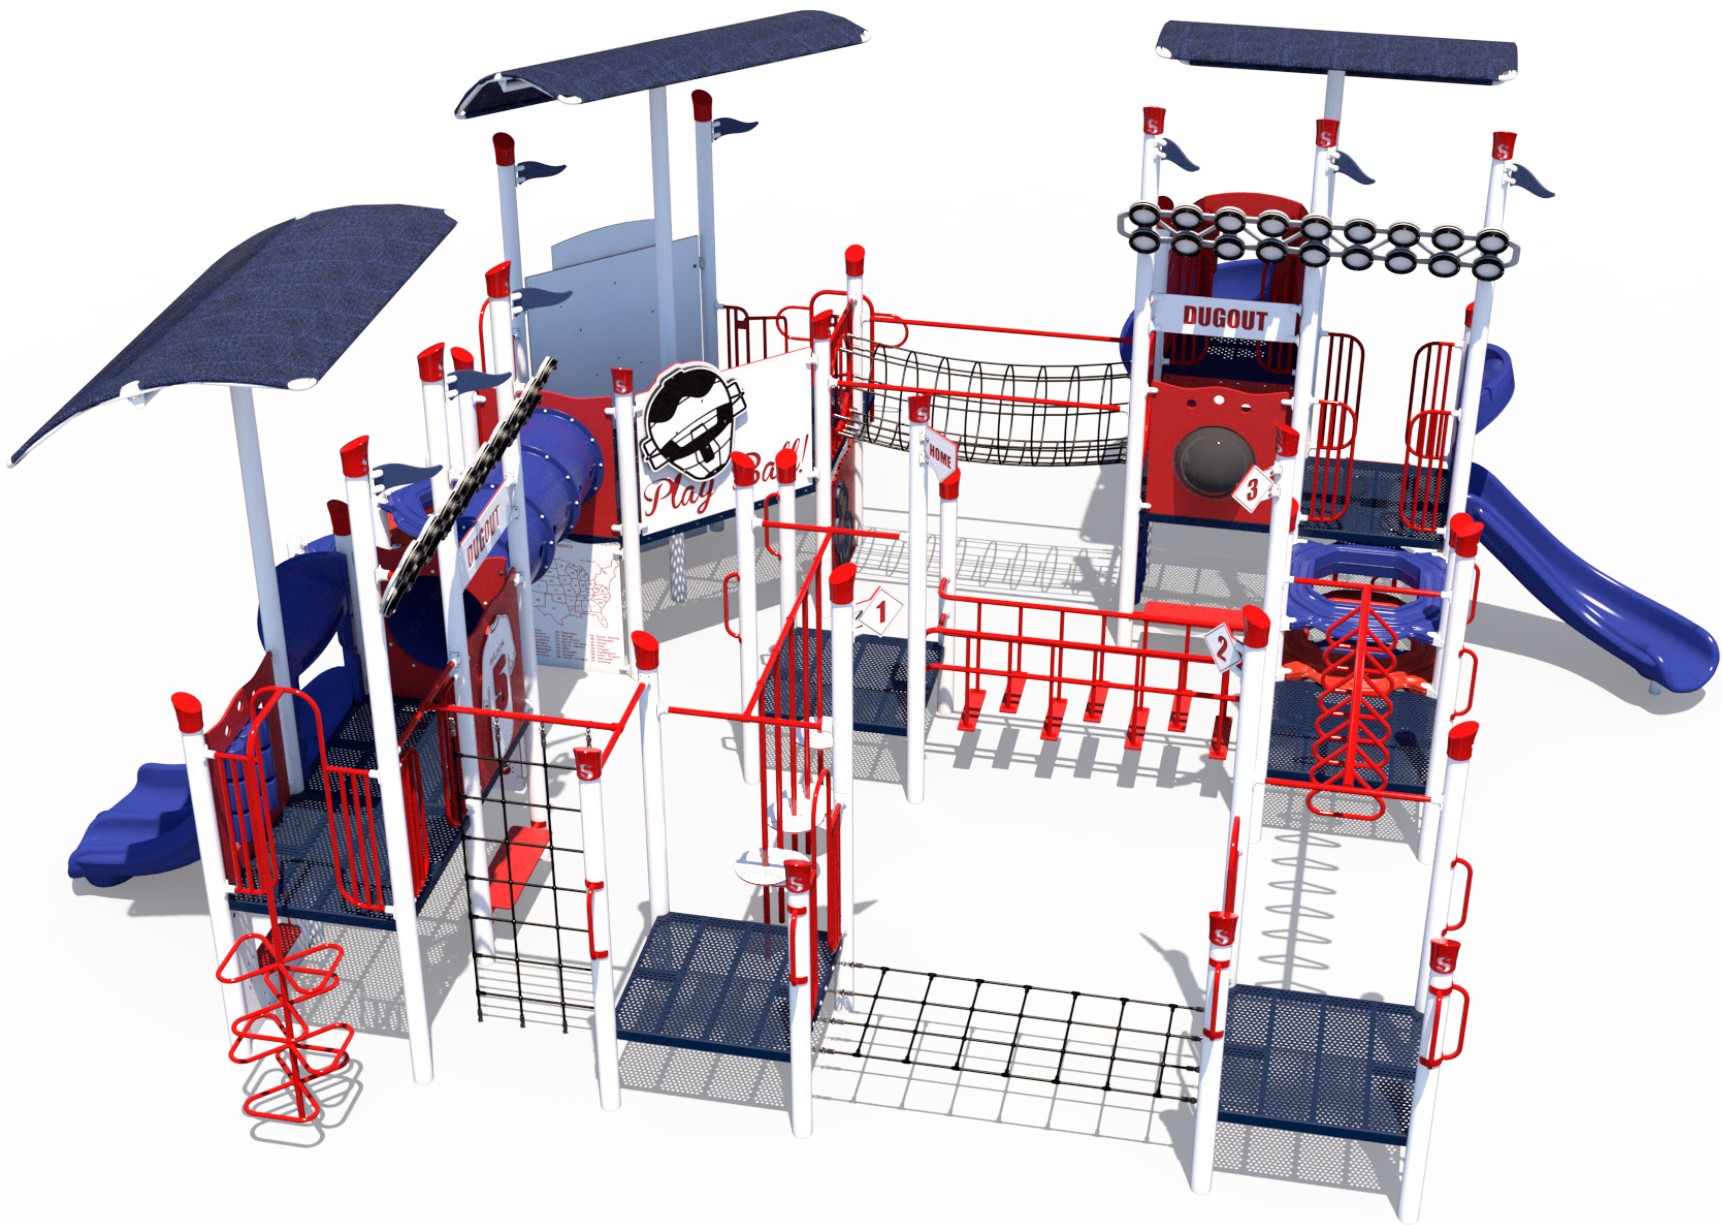

2-12

Age Group

Structure: SRPFX-50265-S
Theme: Baseball

Preliminary Concept Design
Designer: N.Guice Date: 6/28/2019

Conceptual Renderings Only. Subject to change without notice at SRP's Discretion

Structure: SRPFX-50265-S
Age: 2 - 12 / Series: Steel / Theme: Baseball

Preliminary Concept Design

Conceptual Renderings Only. Subject to change without notice at SRP's Discretion

Structure: SRPFX-50265-S
Age: 2 - 12 / Series: Steel / Theme: Baseball

Preliminary Concept Design

Conceptual Renderings Only. Subject to change without notice at SRP's Discretion

Structure: SRPFX-50265-S
Age: 2 - 12 / Series: Steel / Theme: Baseball

Preliminary Concept Design

Conceptual Renderings Only. Subject to change without notice at SRP's Discretion

Structure: SRPFX-50265-S
Age: 2 - 12 / Series: Steel / Theme: Baseball

Preliminary Concept Design

Conceptual Renderings Only. Subject to change without notice at SRP's Discretion

Structure: SRPFX-50265-S
Age: 2 - 12 / Series: Steel / Theme: Baseball