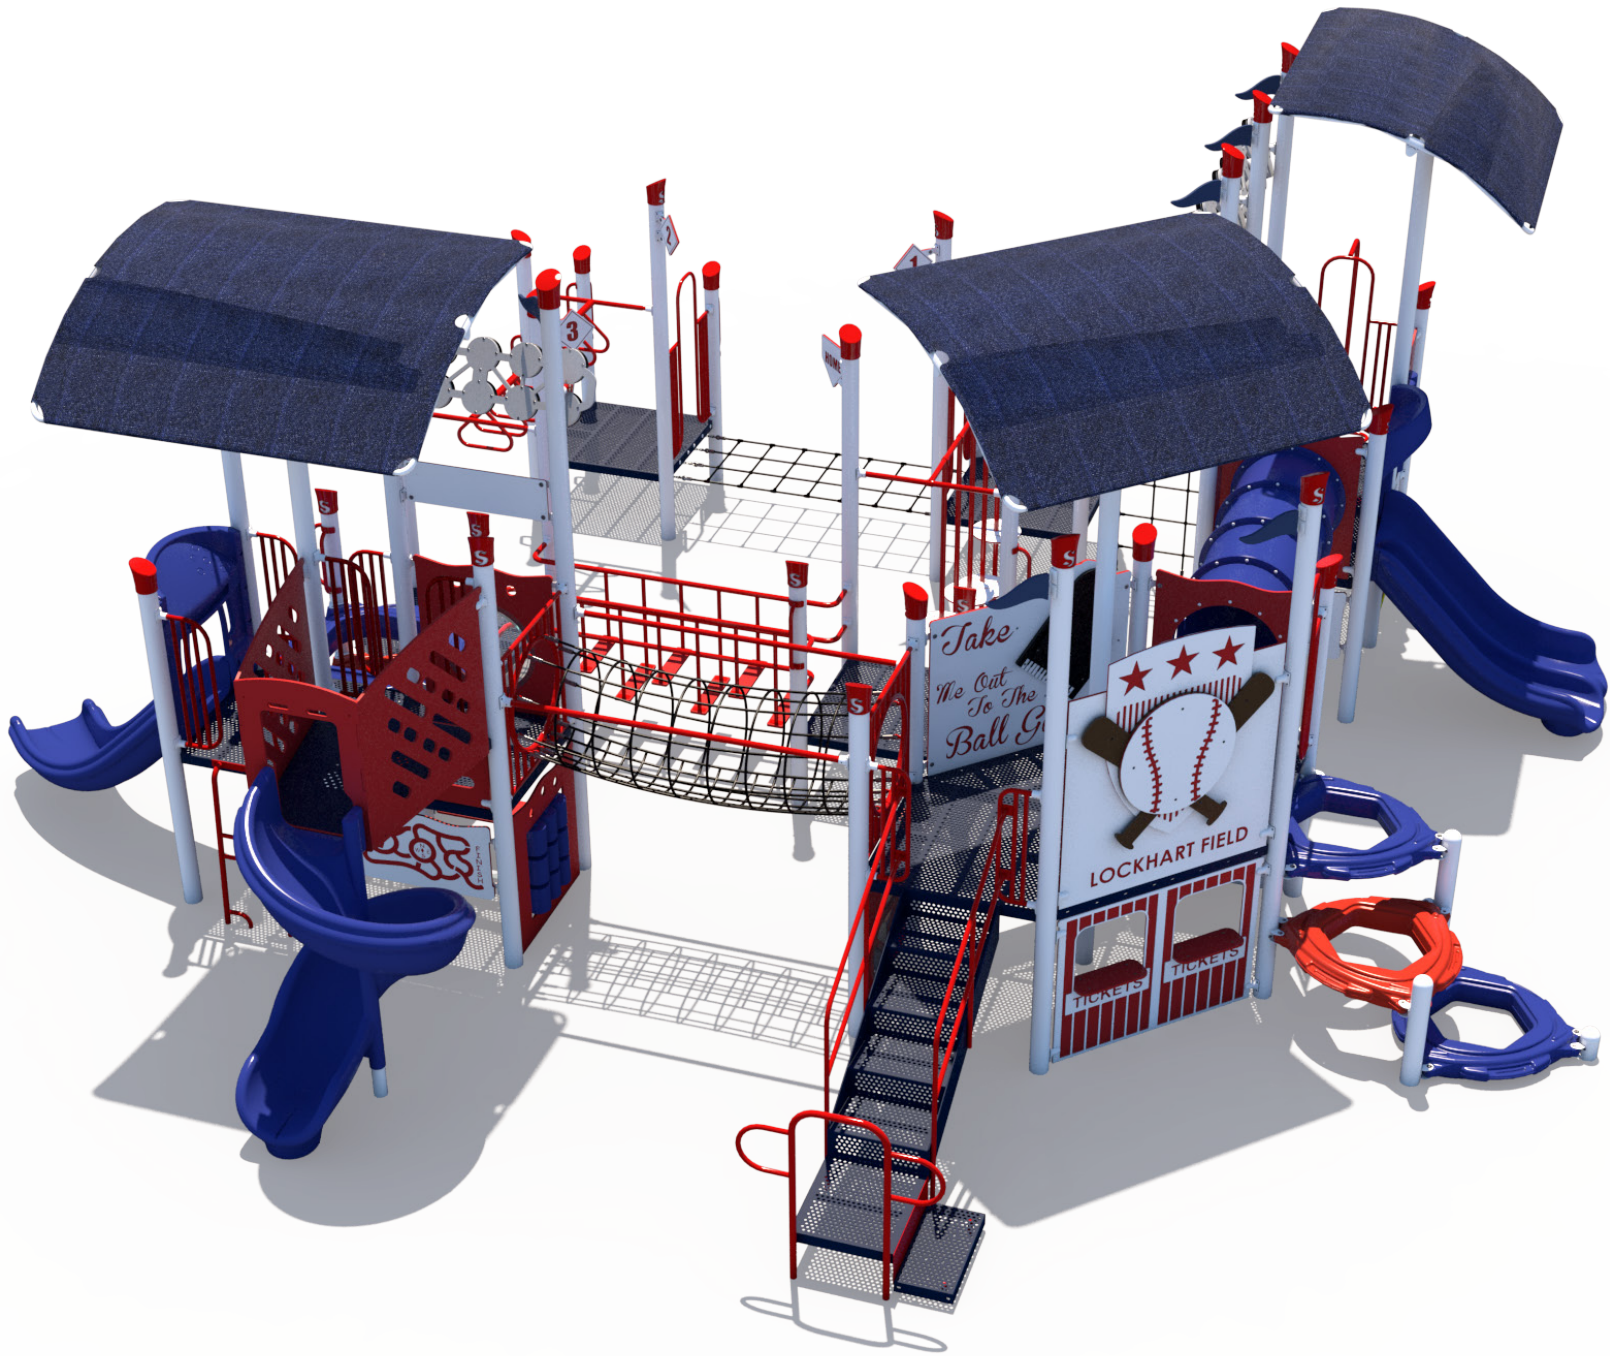

2-12

Age Group

Structure: SRPFX-50265-S
Theme: Baseball

Preliminary Concept Design
Designer: N.Guice Date: 6/28/2019

Conceptual Renderings Only. Subject to change without notice at SRP's Discretion

Structure: SRPFX-50265-S
Age: 2 - 12 / Series: Steel / Theme: Baseball

Preliminary Concept Design

Conceptual Renderings Only. Subject to change without notice at SRP's Discretion

Structure: SRPFX-50265-S
Age: 2 - 12 / Series: Steel / Theme: Baseball

Preliminary Concept Design

Conceptual Renderings Only. Subject to change without notice at SRP's Discretion

Structure: SRPFX-50265-S
Age: 2 - 12 / Series: Steel / Theme: Baseball

Preliminary Concept Design

Conceptual Renderings Only. Subject to change without notice at SRP's Discretion

Structure: SRPFX-50265-S
Age: 2 - 12 / Series: Steel / Theme: Baseball

Preliminary Concept Design

Conceptual Renderings Only. Subject to change without notice at SRP's Discretion

Structure: SRPFX-50265-S
Age: 2 - 12 / Series: Steel / Theme: Baseball