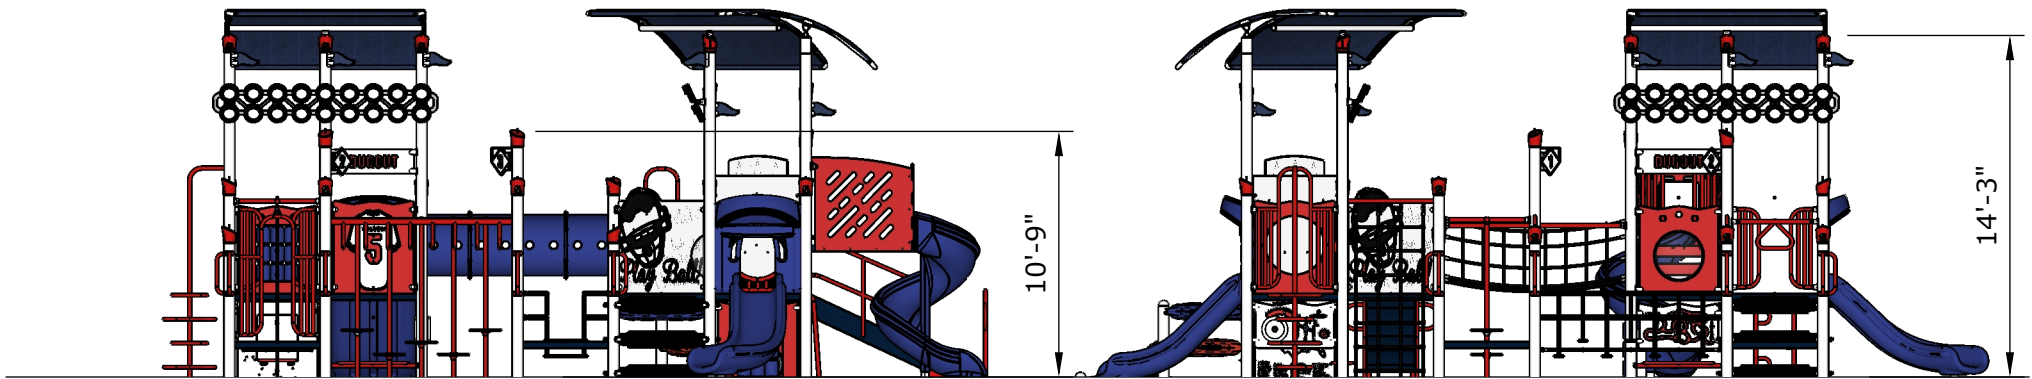

Preliminary Concept Design

Conceptual Renderings Only. Subject to change without notice at SRP's Discretion

Eclipse Shade Roof

Ages	Capacity	Use Zone	Fall Height	Actual Size	Timber Count	Elevated Activities
2-12	117	50'x47'	7'	38'x35'	43	18

	Accessible Play Activities	Accessible Activity Types
Required	6	3
Provided	6	4

Structure: SRPFX-50265-S
 Age: 2 - 12 / Series: Steel / Theme: Baseball

Preliminary Concept Design

Conceptual Renderings Only. Subject to change without notice at SRP's Discretion

Ages	Capacity	Use Zone	Fall Height	Actual Size	Timber Count	Elevated Activities
2-12	117	50'x47'	7'	38'x35'	43	18

	Accessible Play Activities	Accessible Activity Types
Required	6	3
Provided	6	4

Ages	Capacity	Use Zone	Fall Height	Actual Size	Timber Count	Elevated Activities
2-12	117	50'x47'	7'	38'x35'	43	18