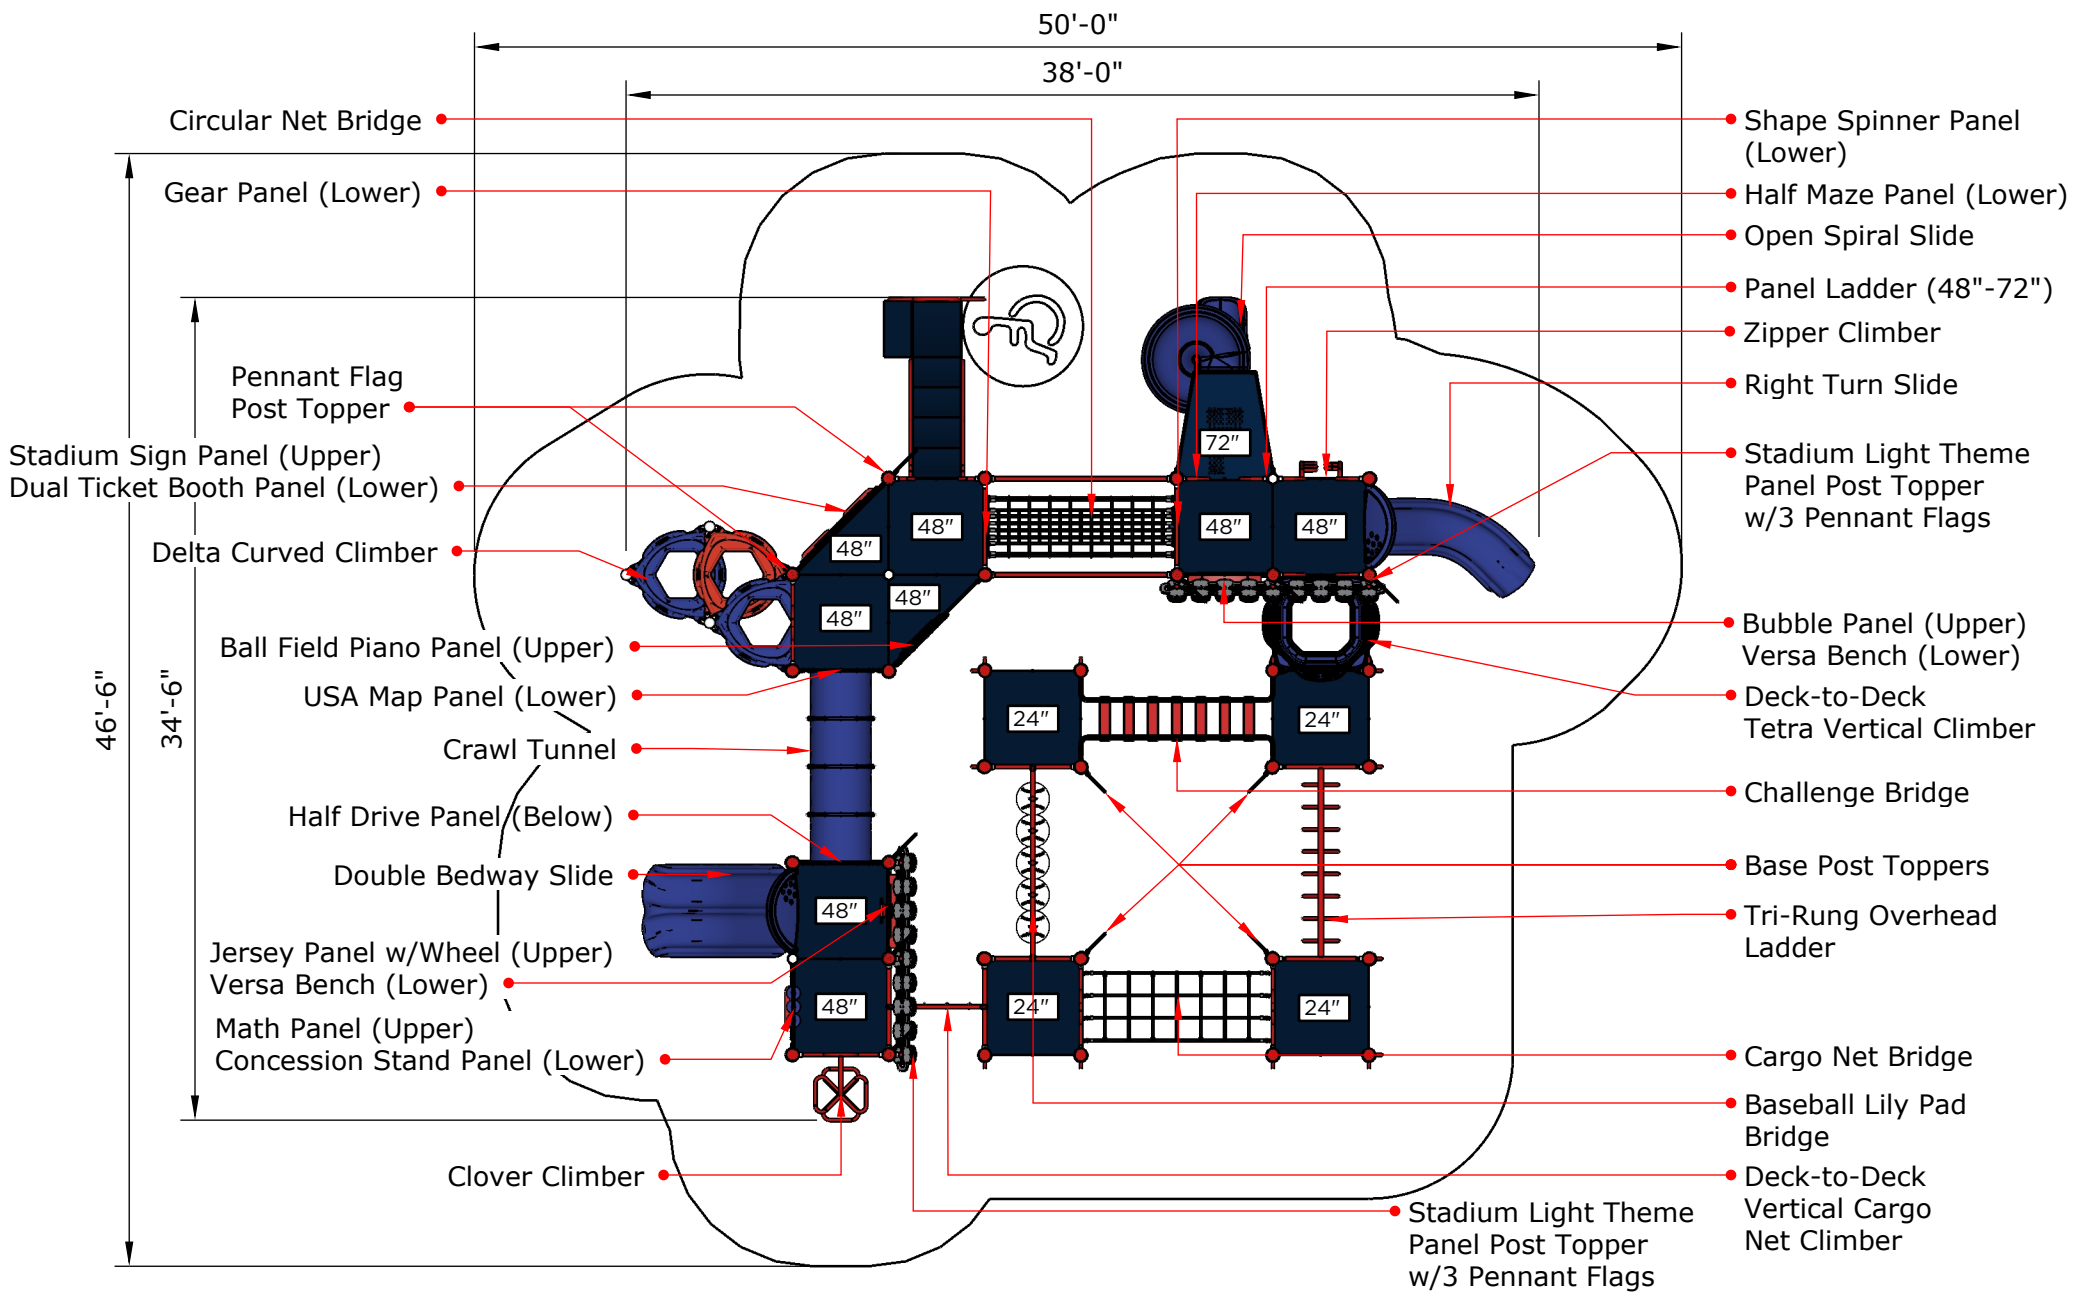

Structure: SRPFX-50265-S
Age: 2 - 12 / Series: Steel / Theme: Baseball

Preliminary Concept Design

Conceptual Renderings Only. Subject to change without notice at SRP's Discretion

Structure: SRPFX-50265-S
Age: 2 - 12 / Series: Steel / Theme: Baseball

Preliminary Concept Design

Conceptual Renderings Only. Subject to change without notice at SRP's Discretion

Eclipse Shade Roof

Ages	Capacity	Use Zone	Fall Height	Actual Size	Timber Count	Elevated Activities
2-12	117	50'x47'	7'	38'x35'	43	18

	Accessible Play Activities	Accessible Activity Types
Required	6	3
Provided	6	4

Structure: SRPFX-50265-S
 Age: 2 - 12 / Series: Steel / Theme: Baseball

Preliminary Concept Design

Conceptual Renderings Only. Subject to change without notice at SRP's Discretion