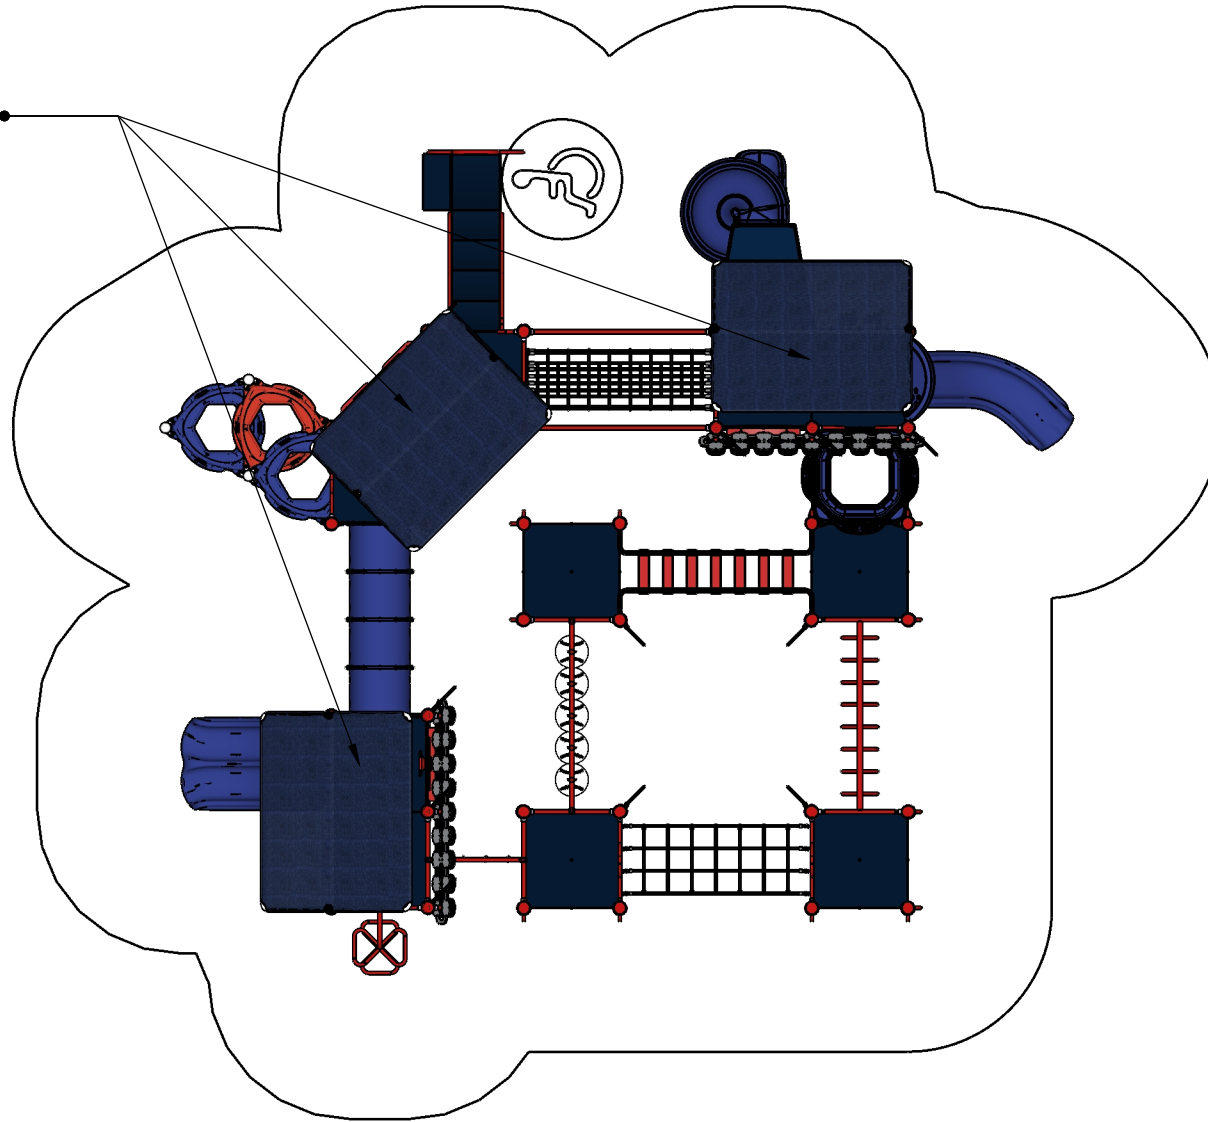

Conceptual Renderings Only. Subject to change without notice at SRP's Discretion

Structure: SRPFX-50265-S
Age: 2 - 12 / Series: Steel / Theme: Baseball

Preliminary Concept Design

Conceptual Renderings Only. Subject to change without notice at SRP's Discretion

Structure: SRPFX-50265-S
Age: 2 - 12 / Series: Steel / Theme: Baseball

Preliminary Concept Design

Conceptual Renderings Only. Subject to change without notice at SRP's Discretion

Structure: SRPFX-50265-S
Age: 2 - 12 / Series: Steel / Theme: Baseball

Preliminary Concept Design

Conceptual Renderings Only. Subject to change without notice at SRP's Discretion

Eclipse Shade Roof

Ages	Capacity	Use Zone	Fall Height	Actual Size	Timber Count	Elevated Activities
2-12	117	50'x47'	7'	38'x35'	43	18

	Accessible Play Activities	Accessible Activity Types
Required	6	3
Provided	6	4

Structure: SRPFX-50265-S
 Age: 2 - 12 / Series: Steel / Theme: Baseball

Preliminary Concept Design

Conceptual Renderings Only. Subject to change without notice at SRP's Discretion