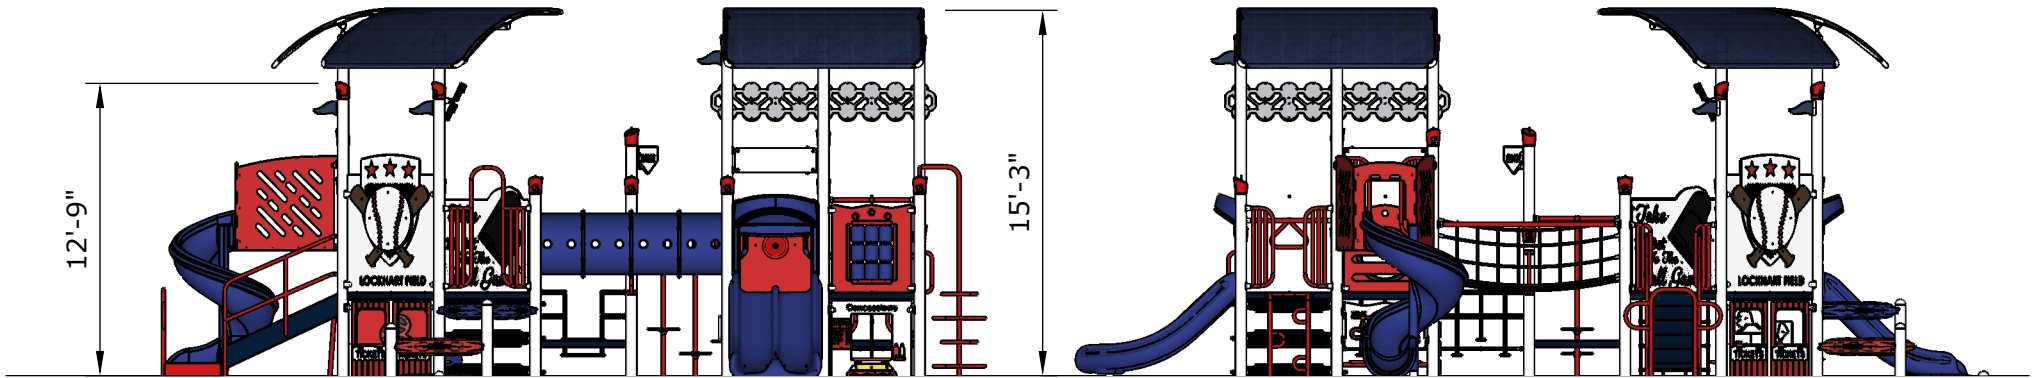

Preliminary Concept Design

Conceptual Renderings Only. Subject to change without notice at SRP's Discretion

Eclipse Shade Roof

Ages	Capacity	Use Zone	Fall Height	Actual Size	Timber Count	Elevated Activities
2-12	117	50'x47'	7'	38'x35'	43	18

	Accessible Play Activities	Accessible Activity Types
Required	6	3
Provided	6	4

Structure: SRPFX-50265-S
 Age: 2 - 12 / Series: Steel / Theme: Baseball

Preliminary Concept Design

Conceptual Renderings Only. Subject to change without notice at SRP's Discretion

Ages	Capacity	Use Zone	Fall Height	Actual Size	Timber Count	Elevated Activities
2-12	117	50'x47'	7'	38'x35'	43	18

	Accessible Play Activities	Accessible Activity Types
Required	6	3
Provided	6	4

Ages	Capacity	Use Zone	Fall Height	Actual Size	Timber Count	Elevated Activities
2-12	117	50'x47'	7'	38'x35'	43	18