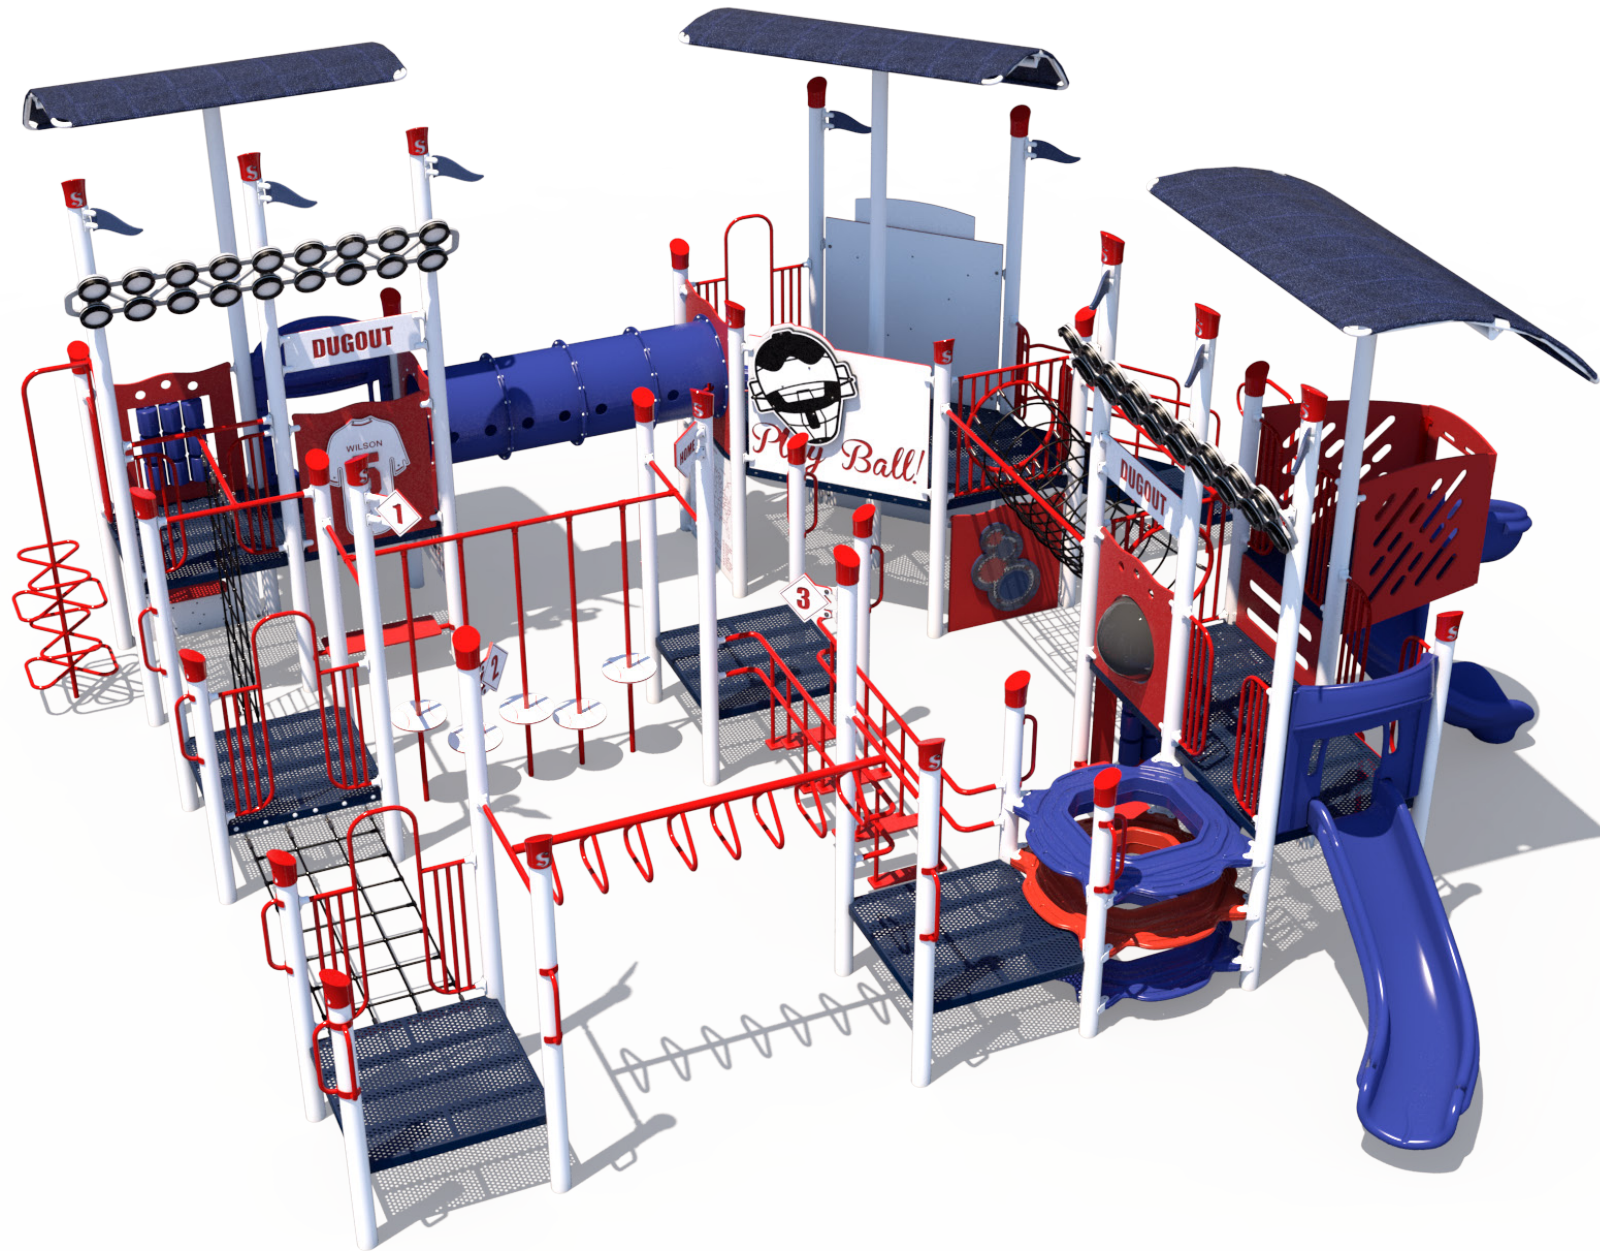

2-12

Age Group

Structure: SRPFX-50265-S
Theme: Baseball

Preliminary Concept Design
Designer: N.Guice Date: 6/28/2019

Conceptual Renderings Only. Subject to change without notice at SRP's Discretion

Structure: SRPFX-50265-S
Age: 2 - 12 / Series: Steel / Theme: Baseball

Preliminary Concept Design

Conceptual Renderings Only. Subject to change without notice at SRP's Discretion

Structure: SRPFX-50265-S
Age: 2 - 12 / Series: Steel / Theme: Baseball

Preliminary Concept Design

Conceptual Renderings Only. Subject to change without notice at SRP's Discretion

Structure: SRPFX-50265-S
Age: 2 - 12 / Series: Steel / Theme: Baseball

Preliminary Concept Design

Conceptual Renderings Only. Subject to change without notice at SRP's Discretion

Structure: SRPFX-50265-S
Age: 2 - 12 / Series: Steel / Theme: Baseball

Preliminary Concept Design

Conceptual Renderings Only. Subject to change without notice at SRP's Discretion

Structure: SRPFX-50265-S
Age: 2 - 12 / Series: Steel / Theme: Baseball