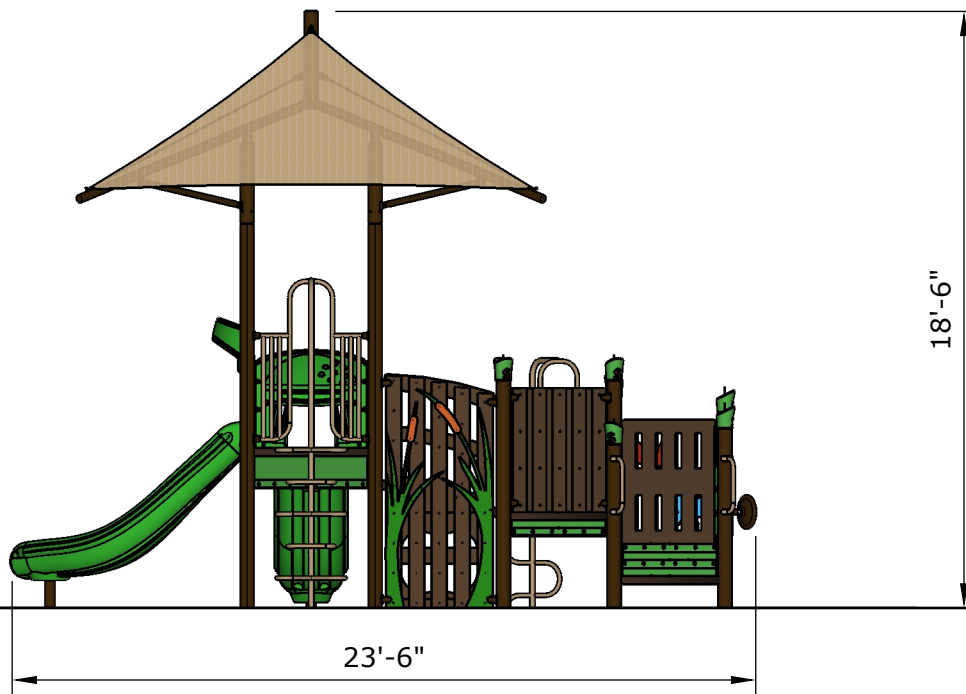

Structure: SRPFX-50290
Theme: Marsh

Preliminary Concept Design
Designer: E.Carter Date: 12/22/21

Conceptual Renderings Only. Subject to change without notice at SRP's Discretion

Structure: SRPFX-50290
Age: 2 - 12 / Series: Steel / Theme: Marsh

Ages	Capacity	Use Zone	Fall Height	Actual Size	Timber Count	Elevated Activities
2-12	38	35'x25'	60"	24'x13'	24	6

Scale: 1/4" = 1'

	Ground Level Accessible Play Activities	Ground Level Accessible Activity Types
Required	2	2
Provided	1	1

Structure: SRPFX-50290
 Age: 2 - 12 / Series: Steel / Theme: Marsh

Preliminary Concept Design

Conceptual Renderings Only. Subject to change without notice at SRP's Discretion

Ages	Capacity	Use Zone	Fall Height	Actual Size	Timber Count	Elevated Activities
2-12	38	35'x25'	60"	24'x13'	24	6

Scale: 1/6" = 1'

Structure: SRPFX-50290
 Age: 2 - 12 / Series: Steel / Theme: Marsh

Preliminary Concept Design

Conceptual Renderings Only. Subject to change without notice at SRP's Discretion

SRP **FX**

 **SUPERIOR**
RECREATIONAL PRODUCTS