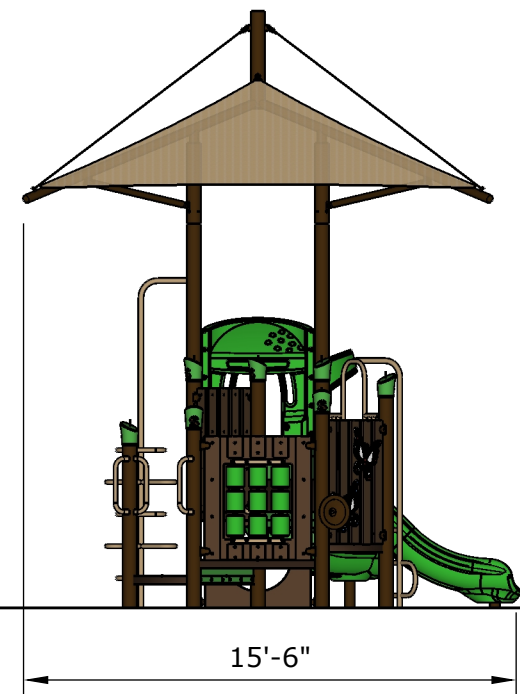

Structure: SRPFX-50290
Theme: Marsh

Preliminary Concept Design
Designer: E.Carter Date: 12/22/21

Conceptual Renderings Only. Subject to change without notice at SRP's Discretion

Structure: SRPFX-50290
Age: 2 - 12 / Series: Steel / Theme: Marsh

Ages	Capacity	Use Zone	Fall Height	Actual Size	Timber Count	Elevated Activities
2-12	38	35'x25'	60"	24'x13'	24	6

Scale: 1/4" = 1'

	Ground Level Accessible Play Activities	Ground Level Accessible Activity Types
Required	2	2
Provided	1	1

Structure: SRPFX-50290
 Age: 2 - 12 / Series: Steel / Theme: Marsh

Preliminary Concept Design

Conceptual Renderings Only. Subject to change without notice at SRP's Discretion

Ages	Capacity	Use Zone	Fall Height	Actual Size	Timber Count	Elevated Activities
2-12	38	35'x25'	60"	24'x13'	24	6

Scale: 1/6" = 1'

Structure: SRPFX-50290
 Age: 2 - 12 / Series: Steel / Theme: Marsh

Preliminary Concept Design

Conceptual Renderings Only. Subject to change without notice at SRP's Discretion

SRP **FX**

 **SUPERIOR**
RECREATIONAL PRODUCTS