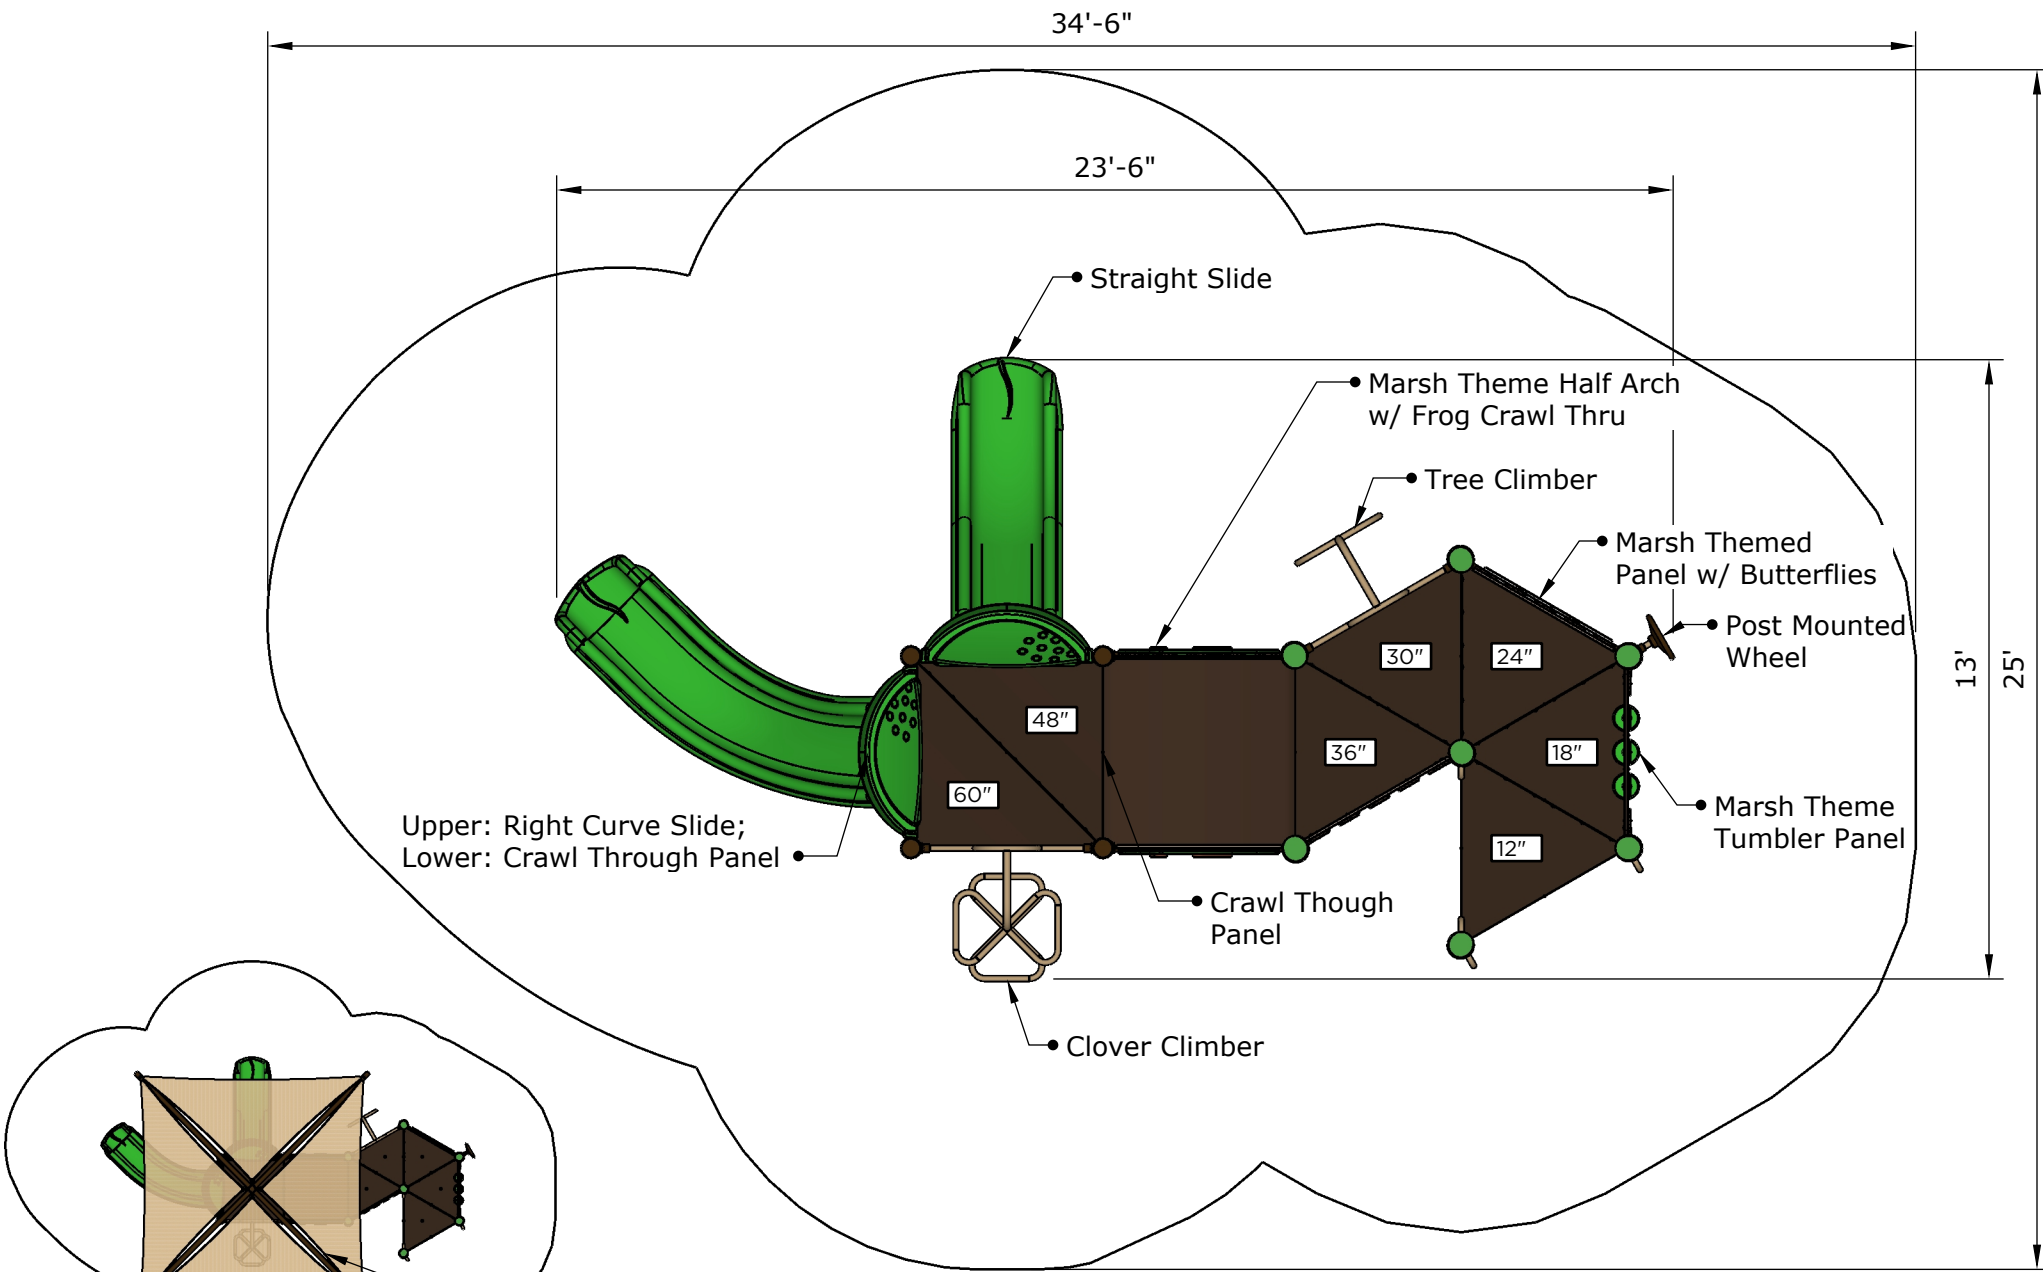

Structure: SRPFX-50290
Theme: Marsh

Preliminary Concept Design
Designer: E.Carter Date: 12/22/21

Conceptual Renderings Only. Subject to change without notice at SRP's Discretion

Structure: SRPFX-50290
Age: 2 - 12 / Series: Steel / Theme: Marsh

Preliminary Concept Design

Conceptual Renderings Only. Subject to change without notice at SRP's Discretion

Structure: SRPFX-50290
Age: 2 - 12 / Series: Steel / Theme: Marsh

Preliminary Concept Design

Conceptual Renderings Only. Subject to change without notice at SRP's Discretion

Structure: SRPFX-50290
 Age: 2 - 12 / Series: Steel / Theme: Marsh

Preliminary Concept Design

Conceptual Renderings Only. Subject to change without notice at SRP's Discretion

Ages	Capacity	Use Zone	Fall Height	Actual Size	Timber Count	Elevated Activities
2-12	38	35'x25'	60"	24'x13'	24	6

Scale: 1/6" = 1'

Structure: SRPFX-50290
 Age: 2 - 12 / Series: Steel / Theme: Marsh

Preliminary Concept Design

Conceptual Renderings Only. Subject to change without notice at SRP's Discretion

SRP **FX**

 **SUPERIOR**
RECREATIONAL PRODUCTS