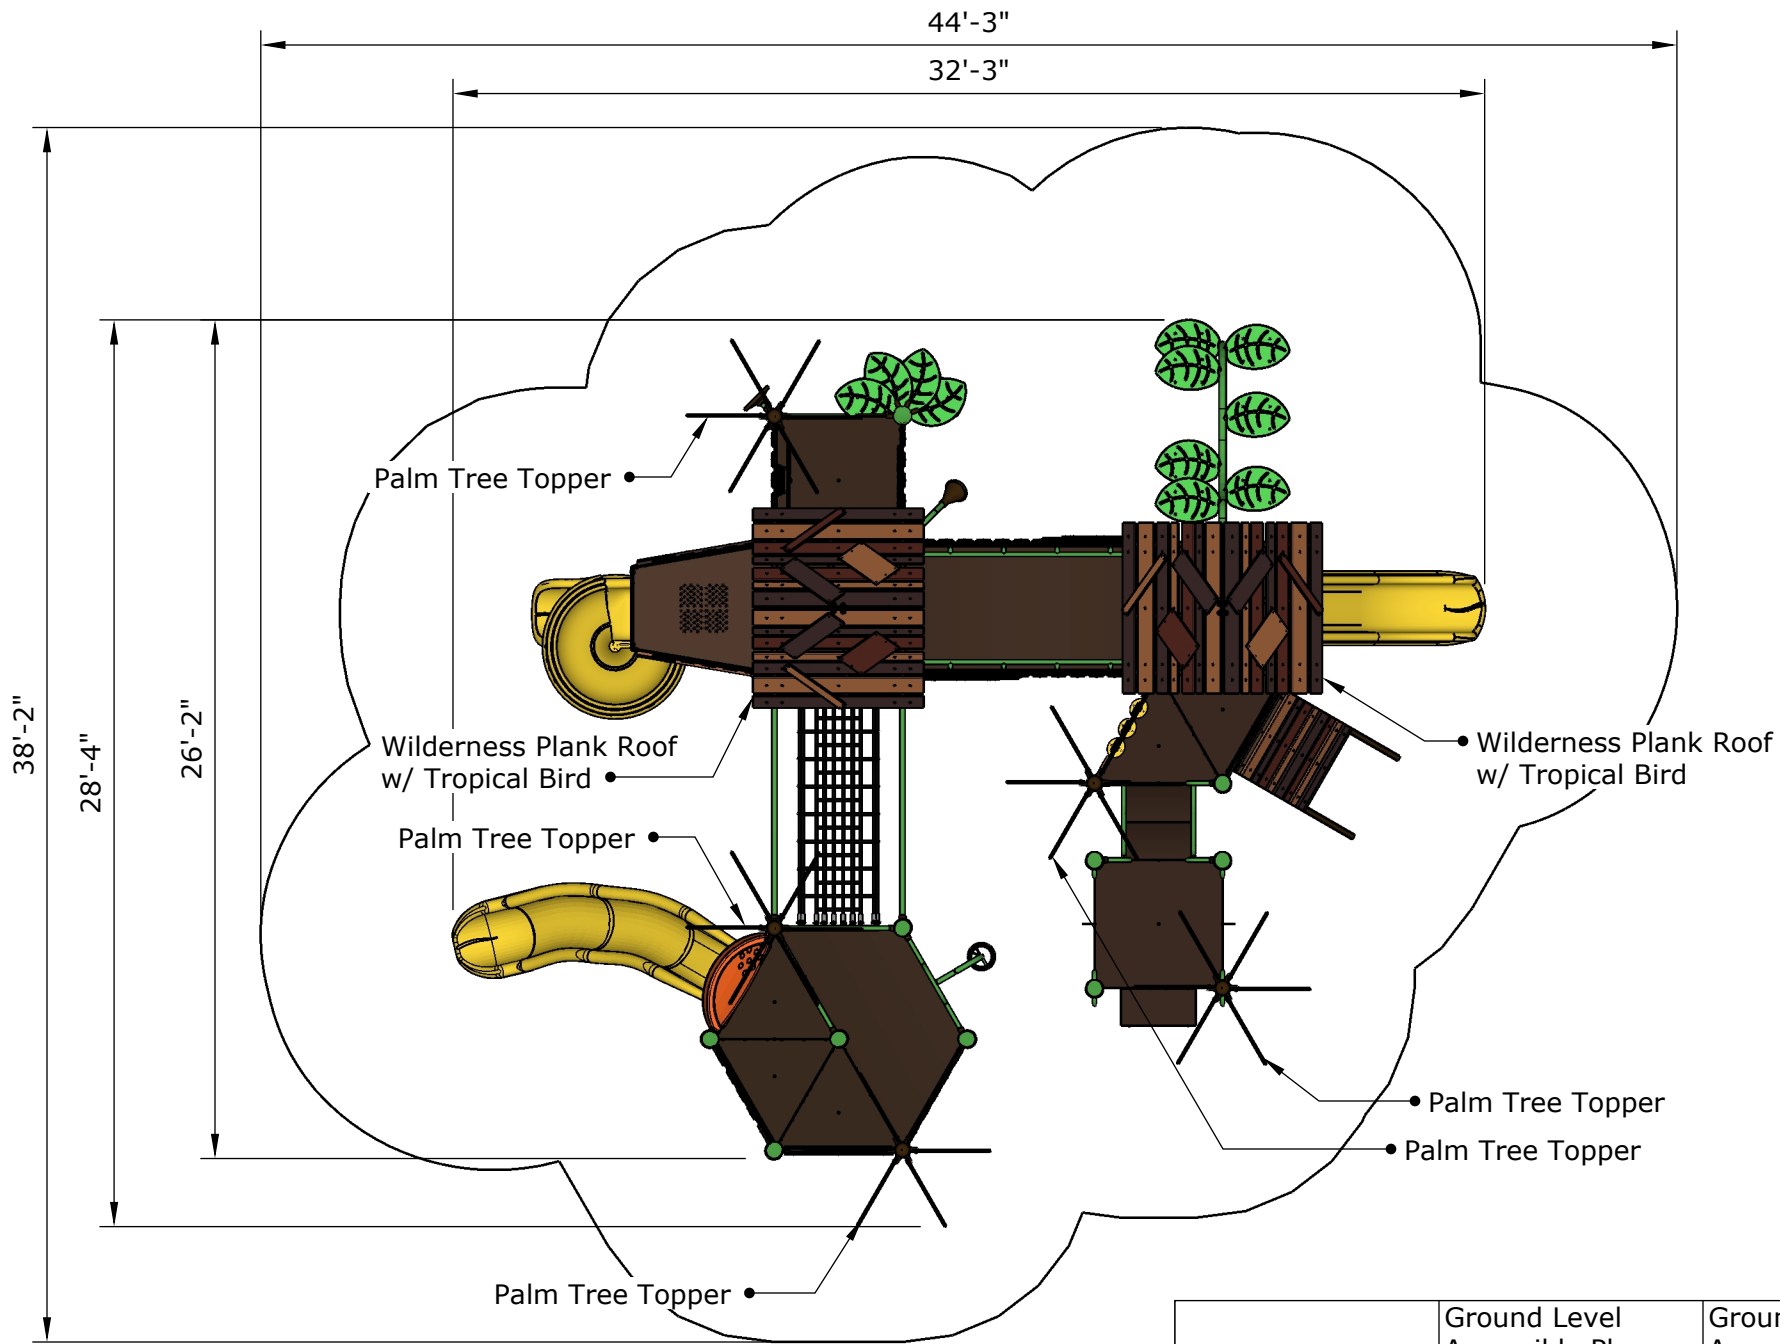

Structure: SRPFX-50302-R1
Age: 2-12 / Series: Steel / Theme: Tropical/Safari

Preliminary Concept Design

Conceptual Renderings Only. Subject to change without notice at SRP's Discretion

Structure: SRPFX-50302-R1
Age: 2-12 / Series: Steel / Theme: Tropical/Safari

Preliminary Concept Design

Conceptual Renderings Only. Subject to change without notice at SRP's Discretion

Structure: SRPFX-50302-R1
Age: 2-12 / Series: Steel / Theme: Tropical/Safari

Preliminary Concept Design

Conceptual Renderings Only. Subject to change without notice at SRP's Discretion

Ages	Capacity	Use Zone	Fall Height	Actual Size	Timber Count	Elevated Activities
5-12	42	45'x39'	72"	33'x29'	34	15

Scale: 1/6" = 1'