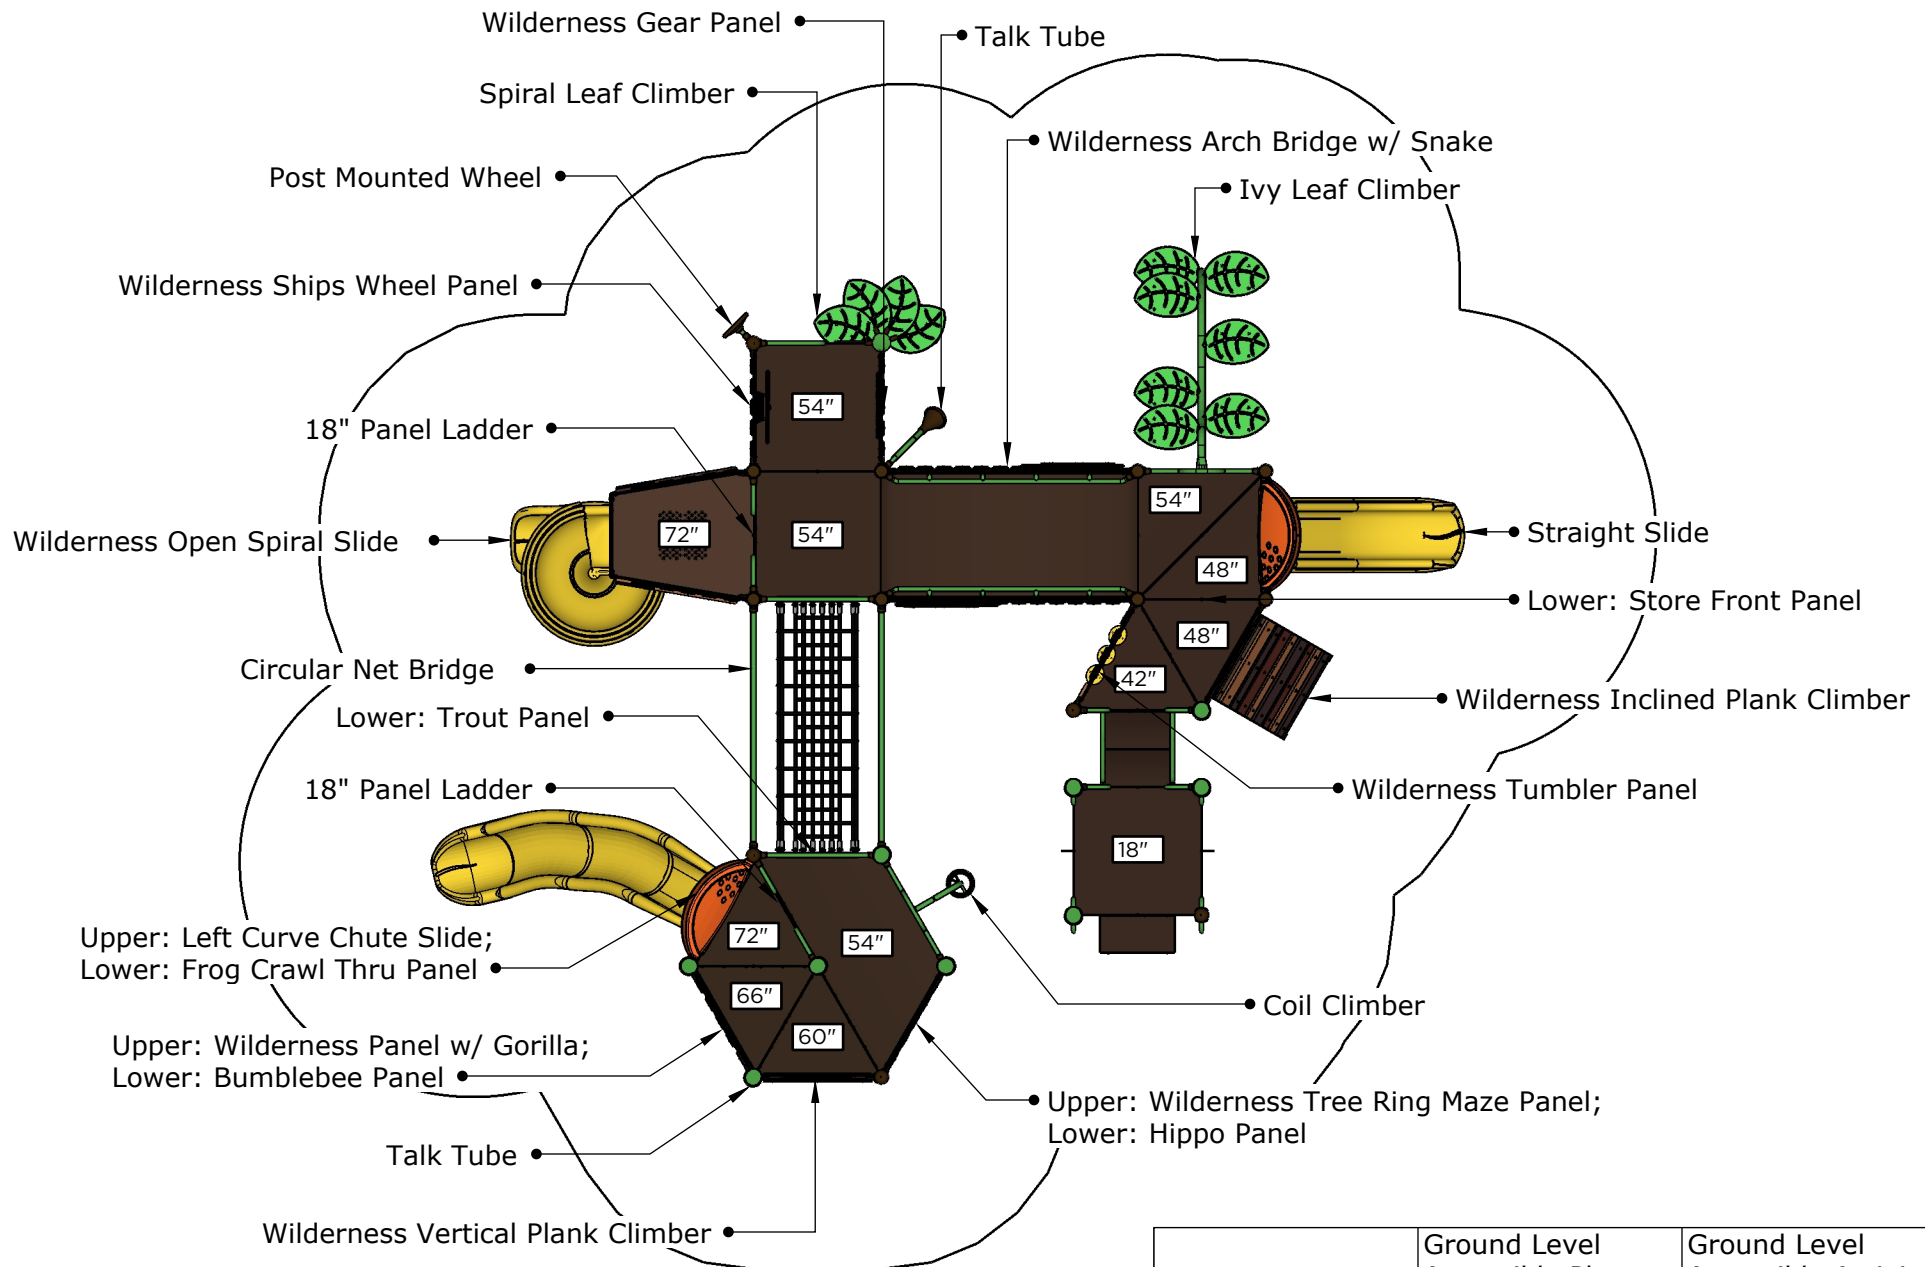

Conceptual Renderings Only. Subject to change without notice at SRP's Discretion

Ages	Capacity	Use Zone	Fall Height	Actual Size	Timber Count	Elevated Activities
5-12	42	45'x39'	72"	33'x29'	34	15

Scale: 1/6" = 1'

	Ground Level Accessible Play Activities	Ground Level Accessible Activity Types
Required	5	3
Provided	3	3

Structure: SRPFX-50302-R1
 Age: 2-12 / Series: Steel / Theme: Tropical/Safari

Preliminary Concept Design