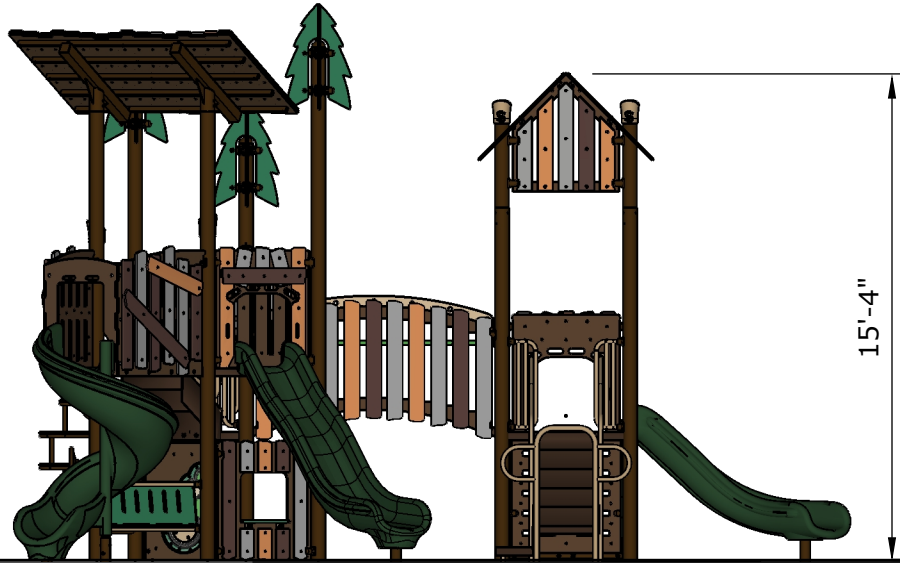

Ages	Capacity	Use Zone	Fall Height	Actual Size	Timber Count	Elevated Activities
5-12	42	39'x30'	6'	27'x19'	29	6

	Ground Level Accessible Play Activities	Ground Level Accessible Activity Types
Required	2	2
Provided	1	1

Structure: SRPFX-50325
 Age: 5 - 12 / Series: Steel / Theme: Nature

Preliminary Concept Design

Conceptual Renderings Only. Subject to change without notice at SRP's Discretion

Ages	Capacity	Use Zone	Fall Height	Actual Size	Timber Count	Elevated Activities
5-12	42	39'x30'	6'	27'x19'	29	6

	Ground Level Accessible Play Activities	Ground Level Accessible Activity Types
Required	2	2
Provided	1	1

Structure: SRPFX-50325
Age: 5 - 12 / Series: Steel / Theme: Nature

Preliminary Concept Design

Conceptual Renderings Only. Subject to change without notice at SRP's Discretion

Ages	Capacity	Use Zone	Fall Height	Actual Size	Timber Count	Elevated Activities
5-12	42	39'x30'	6'	27'x19'	29	6

Structure: SRPFX-50325
 Age: 5 - 12 / Series: Steel / Theme: Nature

Preliminary Concept Design