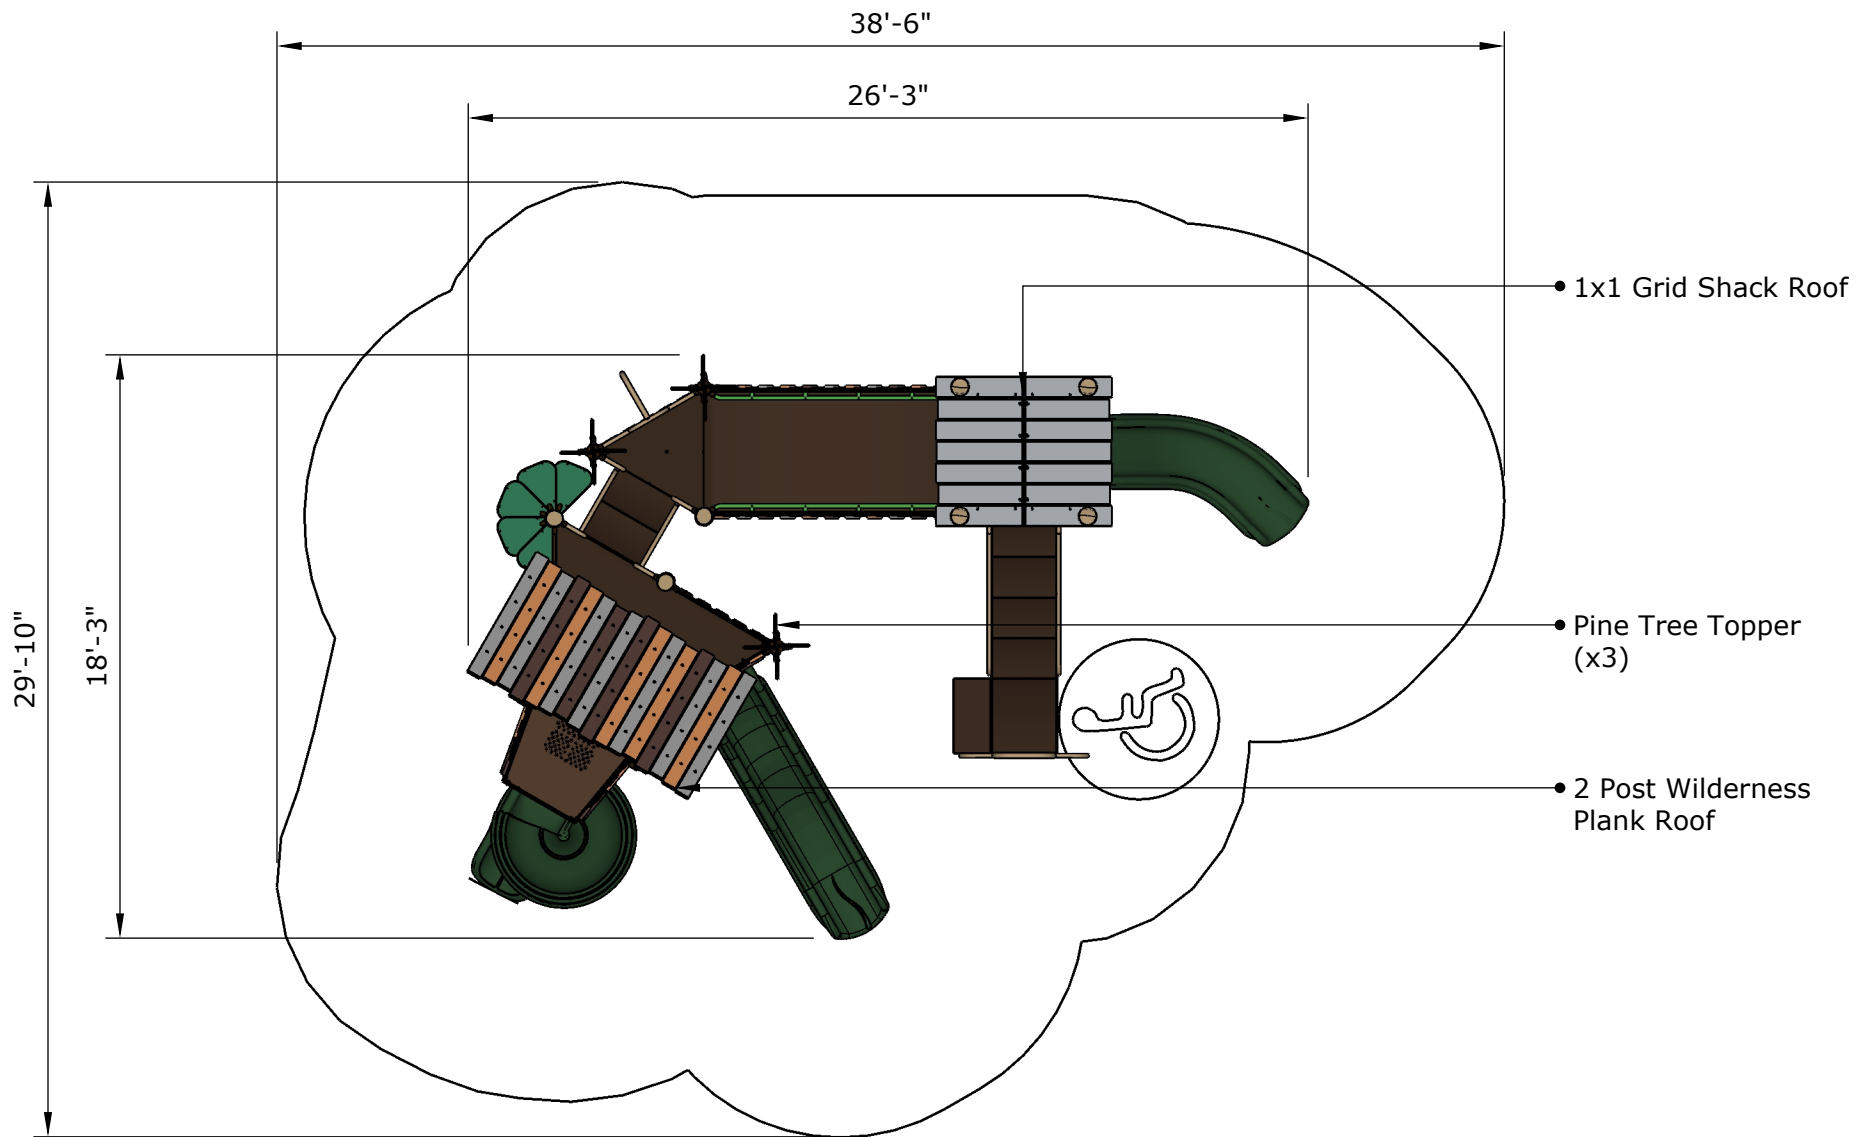

Structure: SRPFX-50325
Theme: Nature

Preliminary Concept Design
Designer: N.Guice Date: 12/22/2021

Conceptual Renderings Only. Subject to change without notice at SRP's Discretion

Structure: SRPFX-50325
Age: 5 - 12 / Series: Steel / Theme: Nature

Preliminary Concept Design

Conceptual Renderings Only. Subject to change without notice at SRP's Discretion

Structure: SRPFX-50325
Age: 5 - 12 / Series: Steel / Theme: Nature

Preliminary Concept Design

Conceptual Renderings Only. Subject to change without notice at SRP's Discretion

Structure: SRPFX-50325
 Age: 5 - 12 / Series: Steel / Theme: Nature

Preliminary Concept Design

Conceptual Renderings Only. Subject to change without notice at SRP's Discretion

Ages	Capacity	Use Zone	Fall Height	Actual Size	Timber Count	Elevated Activities
5-12	42	39'x30'	6'	27'x19'	29	6

Ages	Capacity	Use Zone	Fall Height	Actual Size	Timber Count	Elevated Activities
5-12	42	39'x30'	6'	27'x19'	29	6

Structure: SRPFX-50325
 Age: 5 - 12 / Series: Steel / Theme: Nature

Preliminary Concept Design