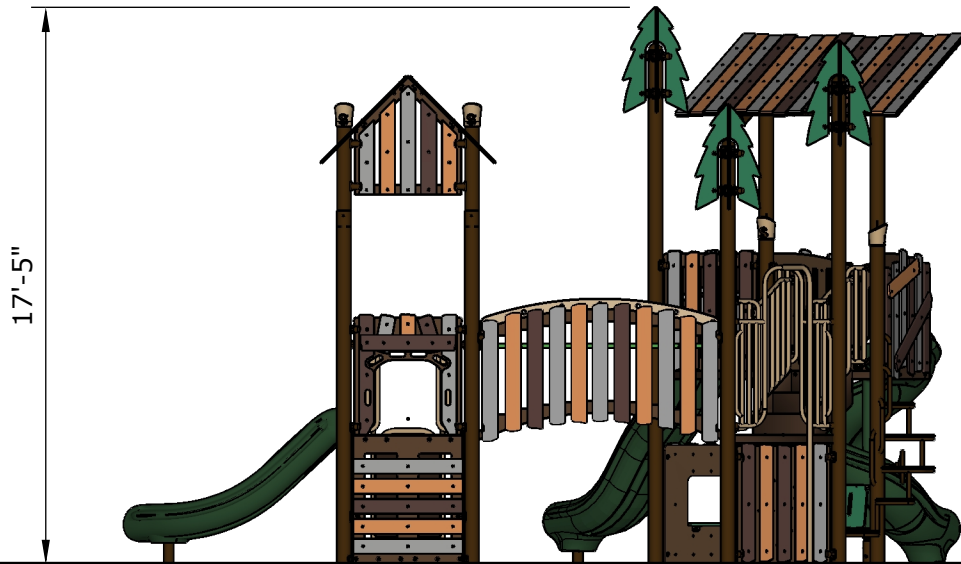

Ages	Capacity	Use Zone	Fall Height	Actual Size	Timber Count	Elevated Activities
5-12	42	39'x30'	6'	27'x19'	29	6

	Ground Level Accessible Play Activities	Ground Level Accessible Activity Types
Required	2	2
Provided	1	1

Structure: SRPFX-50325
 Age: 5 - 12 / Series: Steel / Theme: Nature

Preliminary Concept Design

Conceptual Renderings Only. Subject to change without notice at SRP's Discretion

Ages	Capacity	Use Zone	Fall Height	Actual Size	Timber Count	Elevated Activities
5-12	42	39'x30'	6'	27'x19'	29	6

	Ground Level Accessible Play Activities	Ground Level Accessible Activity Types
Required	2	2
Provided	1	1

Structure: SRPFX-50325
Age: 5 - 12 / Series: Steel / Theme: Nature

Preliminary Concept Design

Conceptual Renderings Only. Subject to change without notice at SRP's Discretion

Ages	Capacity	Use Zone	Fall Height	Actual Size	Timber Count	Elevated Activities
5-12	42	39'x30'	6'	27'x19'	29	6

Structure: SRPFX-50325
 Age: 5 - 12 / Series: Steel / Theme: Nature

Preliminary Concept Design