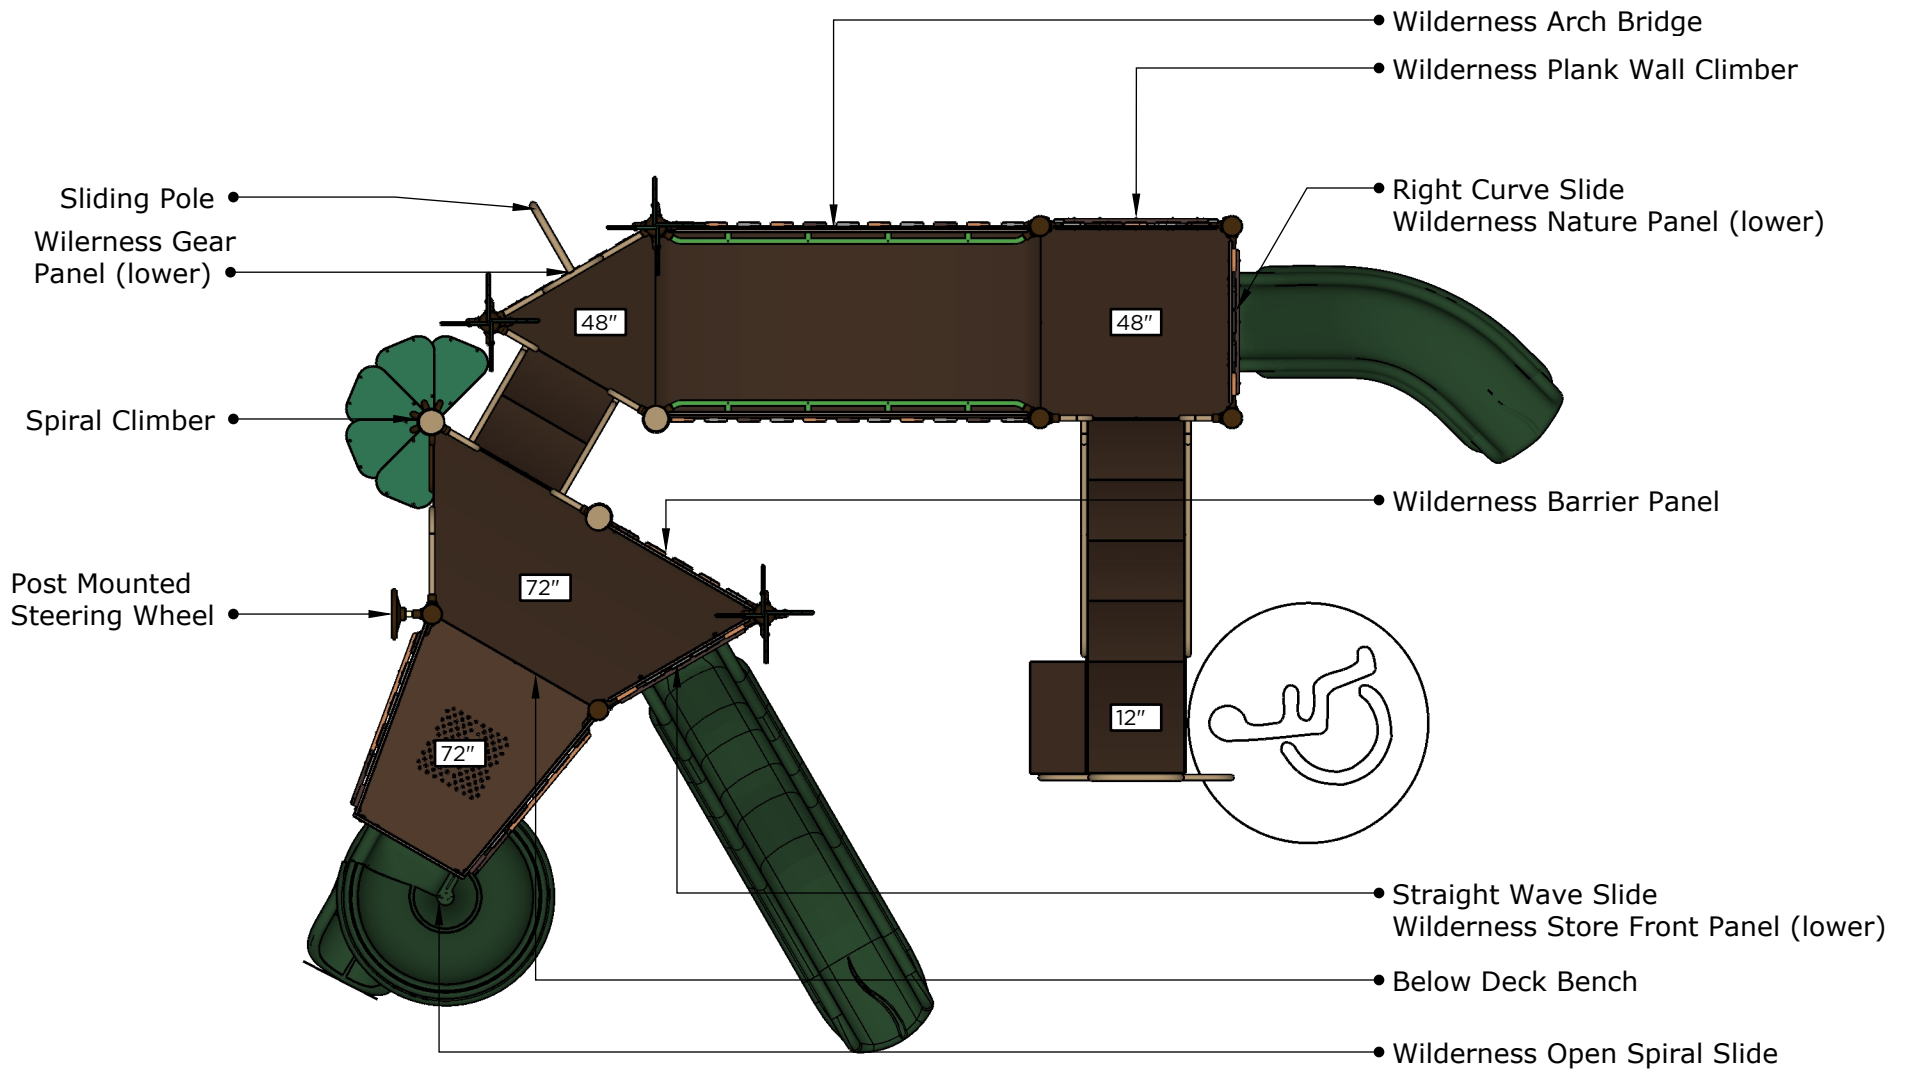

Ages	Capacity	Use Zone	Fall Height	Actual Size	Timber Count	Elevated Activities
5-12	42	39'x30'	6'	27'x19'	29	6

	Ground Level Accessible Play Activities	Ground Level Accessible Activity Types
Required	2	2
Provided	1	1

Structure: SRPFX-50325
 Age: 5 - 12 / Series: Steel / Theme: Nature

Preliminary Concept Design

Conceptual Renderings Only. Subject to change without notice at SRP's Discretion

Ages	Capacity	Use Zone	Fall Height	Actual Size	Timber Count	Elevated Activities
5-12	42	39'x30'	6'	27'x19'	29	6

	Ground Level Accessible Play Activities	Ground Level Accessible Activity Types
Required	2	2
Provided	1	1

Structure: SRPFX-50325
Age: 5 - 12 / Series: Steel / Theme: Nature

Preliminary Concept Design

Conceptual Renderings Only. Subject to change without notice at SRP's Discretion

Ages	Capacity	Use Zone	Fall Height	Actual Size	Timber Count	Elevated Activities
5-12	42	39'x30'	6'	27'x19'	29	6

Structure: SRPFX-50325
 Age: 5 - 12 / Series: Steel / Theme: Nature

Preliminary Concept Design