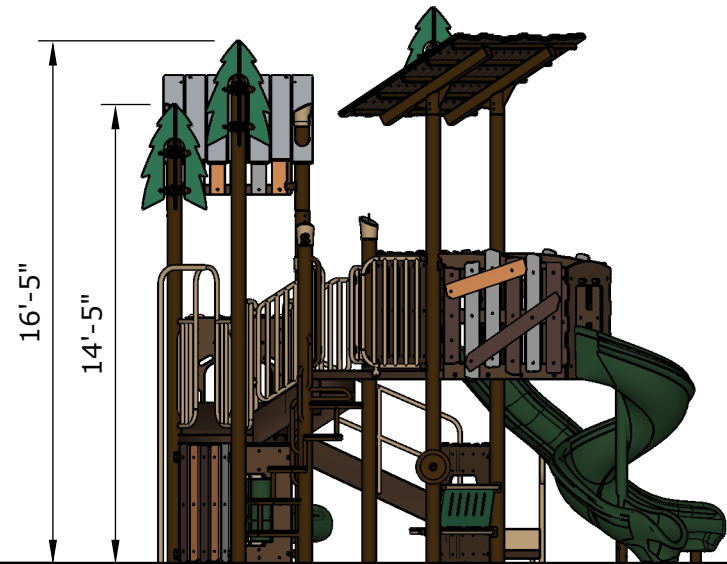

Ages	Capacity	Use Zone	Fall Height	Actual Size	Timber Count	Elevated Activities
5-12	42	39'x30'	6'	27'x19'	29	6

	Ground Level Accessible Play Activities	Ground Level Accessible Activity Types
Required	2	2
Provided	1	1

Structure: SRPFX-50325
 Age: 5 - 12 / Series: Steel / Theme: Nature

Preliminary Concept Design

Conceptual Renderings Only. Subject to change without notice at SRP's Discretion

Ages	Capacity	Use Zone	Fall Height	Actual Size	Timber Count	Elevated Activities
5-12	42	39'x30'	6'	27'x19'	29	6

	Ground Level Accessible Play Activities	Ground Level Accessible Activity Types
Required	2	2
Provided	1	1

Structure: SRPFX-50325
Age: 5 - 12 / Series: Steel / Theme: Nature

Preliminary Concept Design

Conceptual Renderings Only. Subject to change without notice at SRP's Discretion

Ages	Capacity	Use Zone	Fall Height	Actual Size	Timber Count	Elevated Activities
5-12	42	39'x30'	6'	27'x19'	29	6

Structure: SRPFX-50325
 Age: 5 - 12 / Series: Steel / Theme: Nature

Preliminary Concept Design