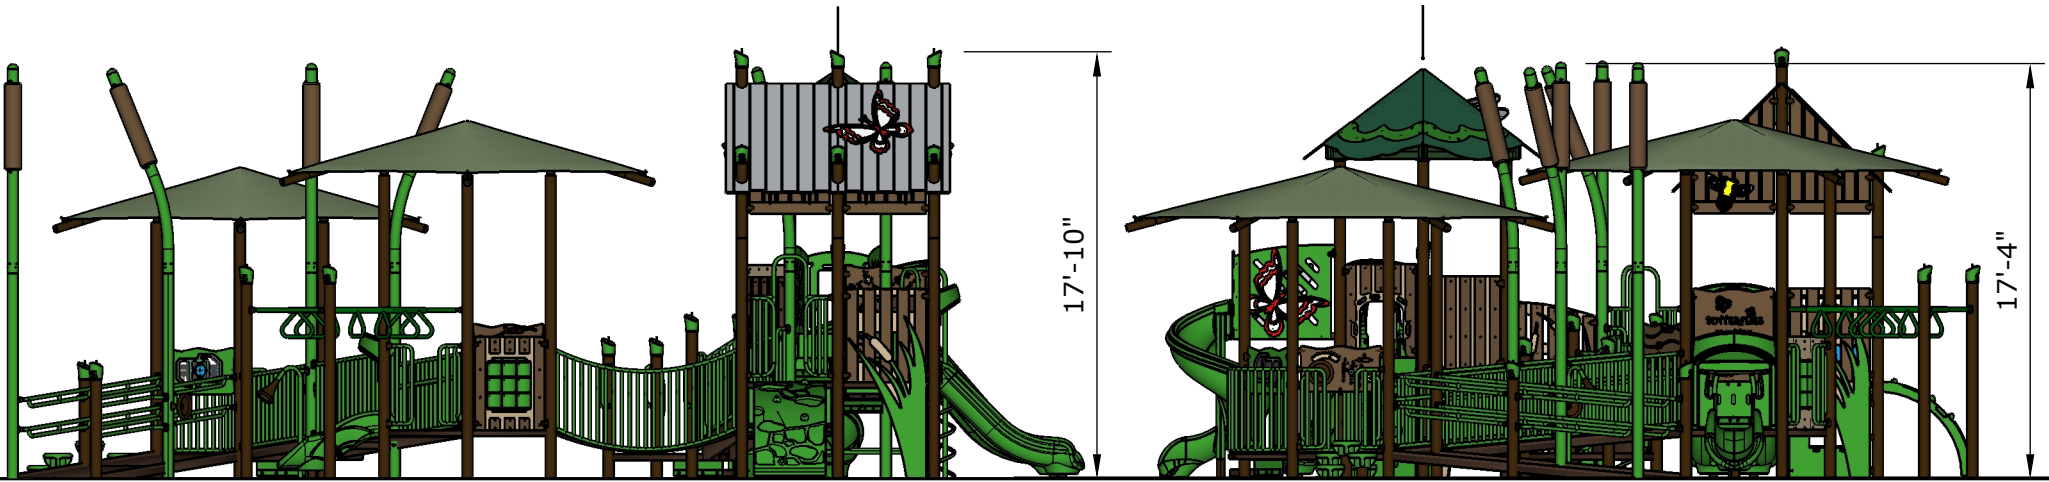

Access: Ramp

Theme: Nature

Preliminary Concept Design

Conceptual Renderings Only. Subject to change without notice at SRP's Discretion

Ages	Capacity	Use Zone	Fall Height	Actual Size	Timber Count	Elevated Activities
2-12	130	57'x47'	7'	45'x36'	55	20

Scale: 1/8" = 1'

	Ground Level Accessible Play Activities	Ground Level Accessible Activity Types
Required	n/a	n/a
Provided	5	4

Structure: SRPFX-50373
Age: 2-12
Series: 5" Steel

Access: Ramp

Theme: Nature

Preliminary Concept Design

Conceptual Renderings Only. Subject to change without notice at SRP's Discretion

Front

Back

Ages	Capacity	Use Zone	Fall Height	Actual Size	Timber Count	Elevated Activities
2-12	130	57'x47'	7'	45'x36'	55	20

	Ground Level Accessible Play Activities	Ground Level Accessible Activity Types
Required	n/a	n/a
Provided	5	4

Structure: SRPFX-50373
Age: 2-12
Series: 5" Steel

Access: Ramp

Theme: Nature

Preliminary Concept Design