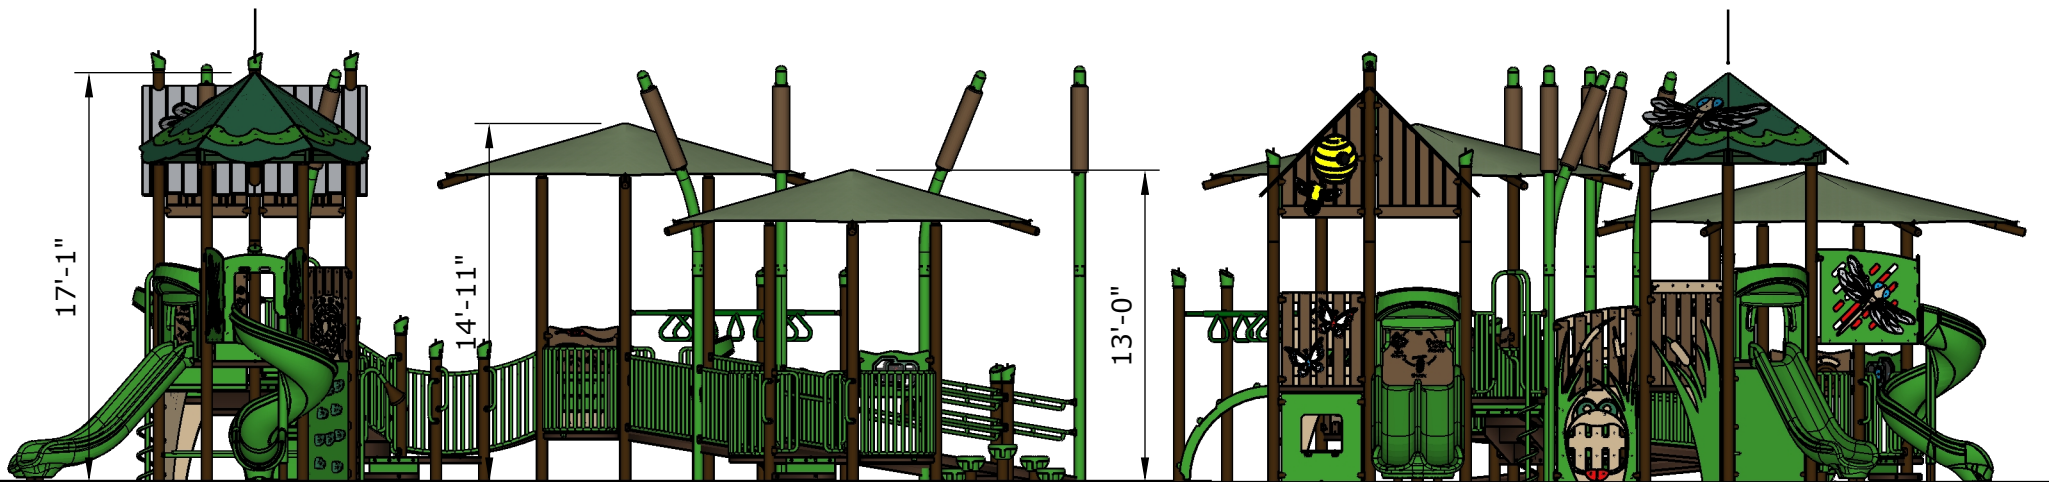

Access: Ramp

Theme: Nature

Preliminary Concept Design

Conceptual Renderings Only. Subject to change without notice at SRP's Discretion

Ages	Capacity	Use Zone	Fall Height	Actual Size	Timber Count	Elevated Activities
2-12	130	57'x47'	7'	45'x36'	55	20

Scale: 1/8" = 1'

	Ground Level Accessible Play Activities	Ground Level Accessible Activity Types
Required	n/a	n/a
Provided	5	4

Structure: SRPFX-50373
Age: 2-12
Series: 5" Steel

Access: Ramp

Theme: Nature

Preliminary Concept Design

Conceptual Renderings Only. Subject to change without notice at SRP's Discretion

Front

Back

Ages	Capacity	Use Zone	Fall Height	Actual Size	Timber Count	Elevated Activities
2-12	130	57'x47'	7'	45'x36'	55	20

	Ground Level Accessible Play Activities	Ground Level Accessible Activity Types
Required	n/a	n/a
Provided	5	4

Structure: SRPFX-50373
Age: 2-12
Series: 5" Steel

Access: Ramp

Theme: Nature

Preliminary Concept Design