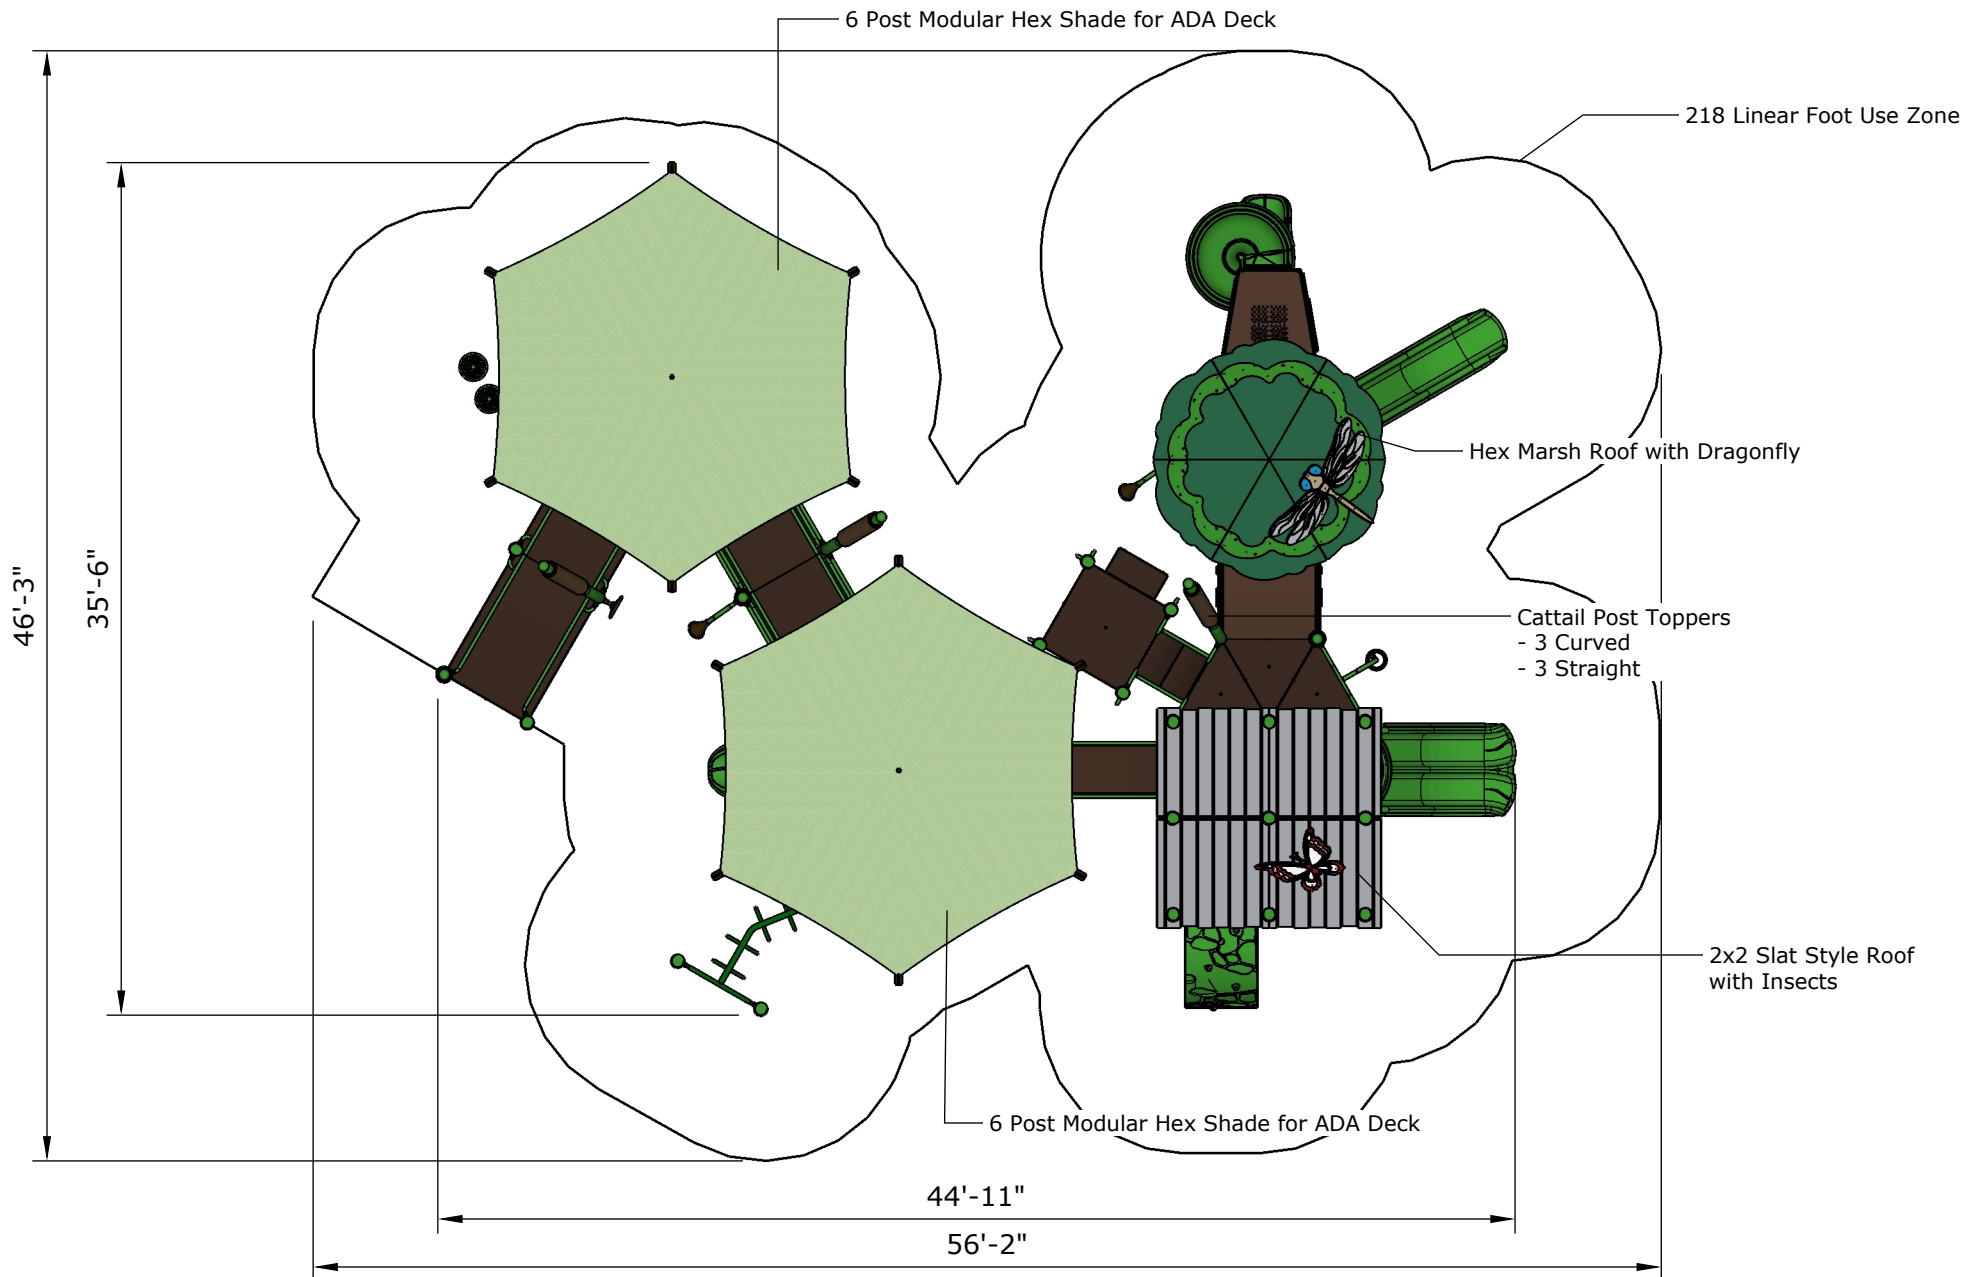

Structure: SRPFX-50373

Age: 2-12

Series: 5" Steel

Access: Ramp

Theme: Nature

Preliminary Concept Design

Conceptual Renderings Only. Subject to change without notice at SRP's Discretion

Structure: SRPFX-50373

Series: 5" Steel

Access: Ramp

Theme: Nature

Preliminary Concept Design

Conceptual Renderings Only. Subject to change without notice at SRP's Discretion

Structure: SRPFX-50373

Age: 2-12

Series: 5" Steel

Access: Ramp

Theme: Nature

Preliminary Concept Design

Conceptual Renderings Only. Subject to change without notice at SRP's Discretion

Ages	Capacity	Use Zone	Fall Height	Actual Size	Timber Count	Elevated Activities
2-12	130	57'x47'	7'	45'x36'	55	20

Scale: 1/8" = 1'

	Ground Level Accessible Play Activities	Ground Level Accessible Activity Types
Required	n/a	n/a
Provided	5	4

Structure: SRPFX-50373
Age: 2-12
Series: 5" Steel

Access: Ramp

Theme: Nature

Preliminary Concept Design