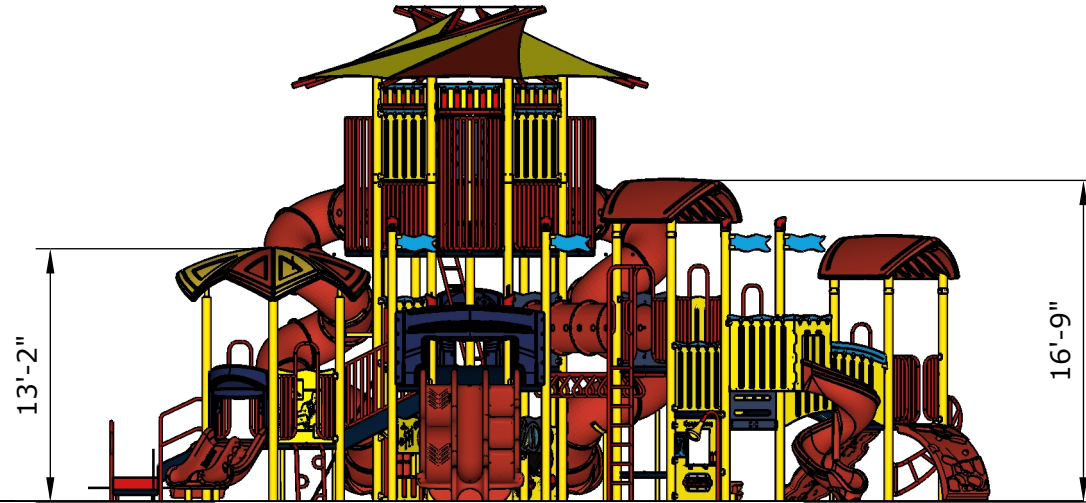

| | Ground Level Accessible Play Activities | Ground Level Accessible Activity Types |
|----------|---|--|
| Required | 9 | 5 |
| Provided | 12 | 5 |

| Ages | Capacity | Use Zone | Fall Height | Actual Size | Timber Count | Elevated Activities |
|------|----------|----------|-------------|-------------|--------------|---------------------|
| 5-12 | 168 | 58'x57' | 13' | 46'x43' | 50 | 28 |

| | Ground Level Accessible Play Activities | Ground Level Accessible Activity Types |
|----------|---|--|
| Required | 9 | 5 |
| Provided | 12 | 5 |

Structure: SRPFX-50390-R
Age: 5-12
Series: 5" Steel

Access: Transfer Theme: Carnival

Conceptual Renderings Only. Subject to change without notice at SRP's Discretion

Preliminary Design

| Ages | Capacity | Use Zone | Fall Height | Actual Size | Timber Count | Elevated Activities |
|------|----------|----------|-------------|-------------|--------------|---------------------|
| 5-12 | 168 | 58'x57' | 13' | 46'x43' | 50 | 28 |