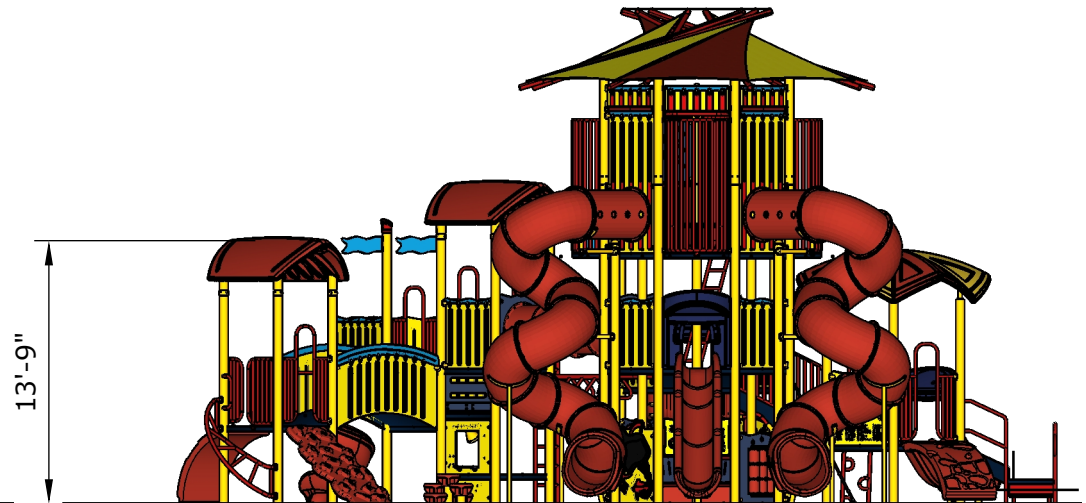

| | Ground Level Accessible Play Activities | Ground Level Accessible Activity Types |
|----------|---|--|
| Required | 9 | 5 |
| Provided | 12 | 5 |

| Ages | Capacity | Use Zone | Fall Height | Actual Size | Timber Count | Elevated Activities |
|------|----------|----------|-------------|-------------|--------------|---------------------|
| 5-12 | 168 | 58'x57' | 13' | 46'x43' | 50 | 28 |

| | Ground Level Accessible Play Activities | Ground Level Accessible Activity Types |
|----------|---|--|
| Required | 9 | 5 |
| Provided | 12 | 5 |

Structure: SRPFX-50390-R
Age: 5-12
Series: 5" Steel

Access: Transfer Theme: Carnival

Conceptual Renderings Only. Subject to change without notice at SRP's Discretion

Preliminary Design

| Ages | Capacity | Use Zone | Fall Height | Actual Size | Timber Count | Elevated Activities |
|------|----------|----------|-------------|-------------|--------------|---------------------|
| 5-12 | 168 | 58'x57' | 13' | 46'x43' | 50 | 28 |