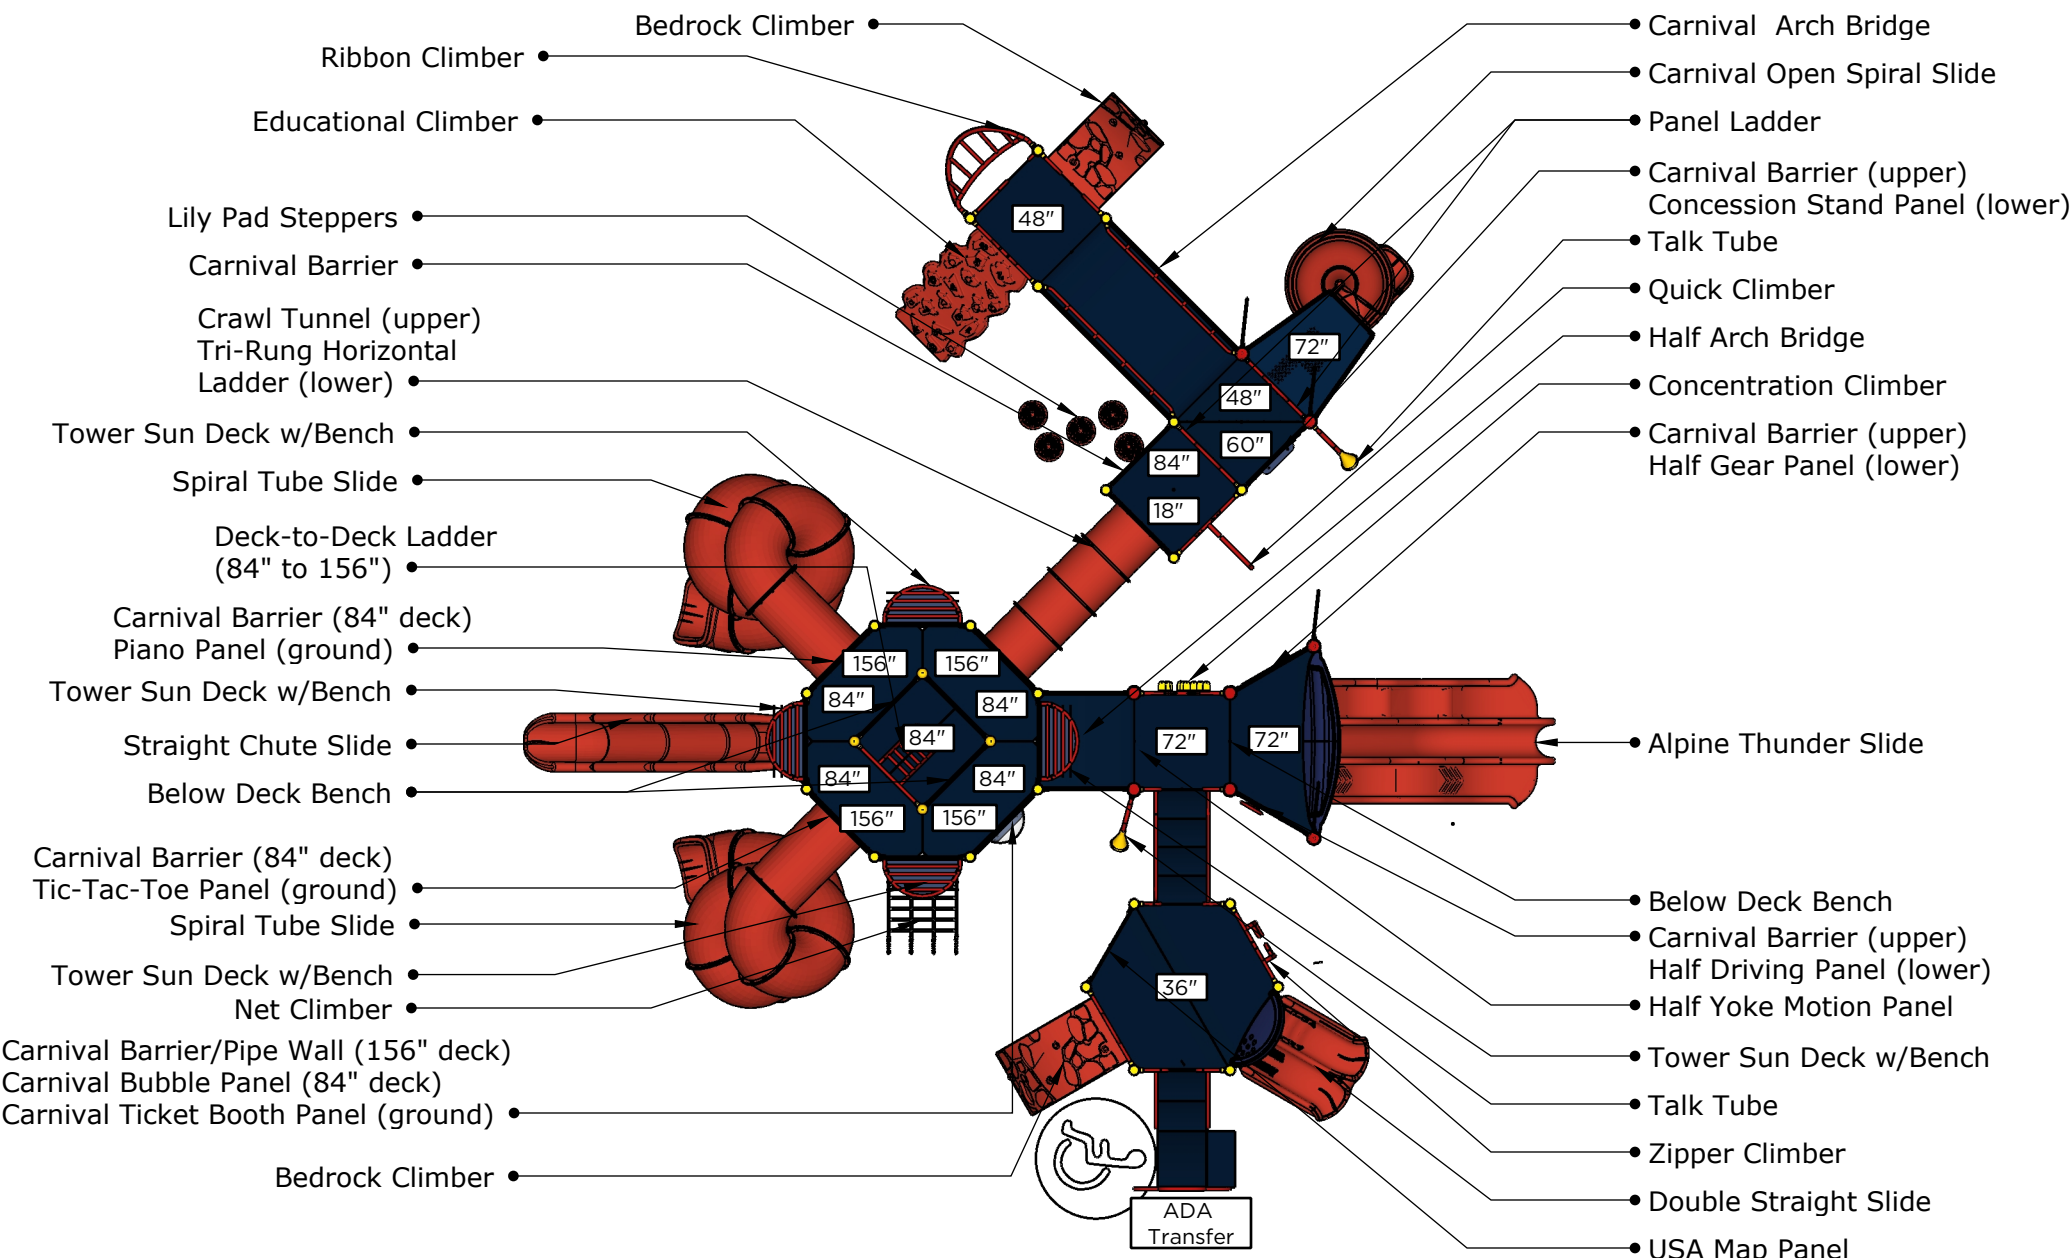

Ages	Capacity	Use Zone	Fall Height	Actual Size	Timber Count	Elevated Activities
5-12	168	58'x57'	13'	46'x43'	50	28

	Ground Level Accessible Play Activities	Ground Level Accessible Activity Types
Required	9	5
Provided	12	5