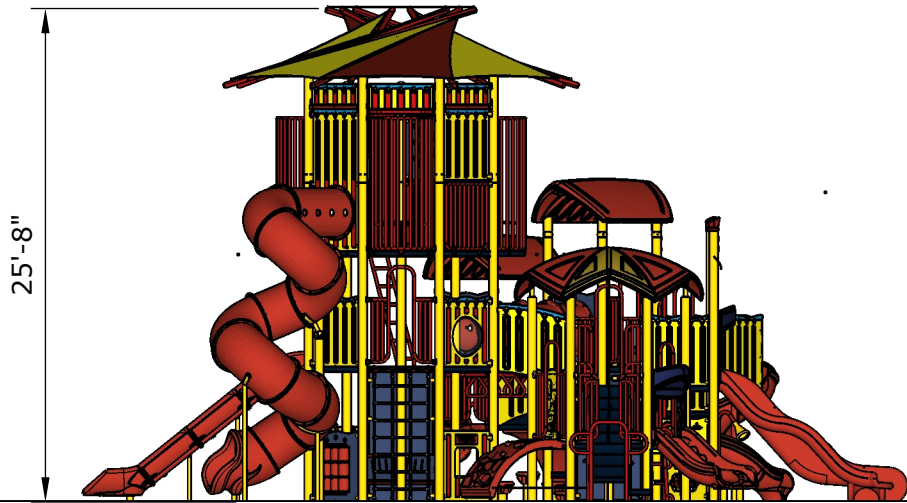

| | Ground Level Accessible Play Activities | Ground Level Accessible Activity Types |
|----------|---|--|
| Required | 9 | 5 |
| Provided | 12 | 5 |

Structure: SRPFX-50390-R
Age: 5-12
Series: 5" Steel

Access: Transfer Theme: Carnival

Conceptual Renderings Only. Subject to change without notice at SRP's Discretion

Preliminary Design

| Ages | Capacity | Use Zone | Fall Height | Actual Size | Timber Count | Elevated Activities |
|------|----------|----------|-------------|-------------|--------------|---------------------|
| 5-12 | 168 | 58'x57' | 13' | 46'x43' | 50 | 28 |