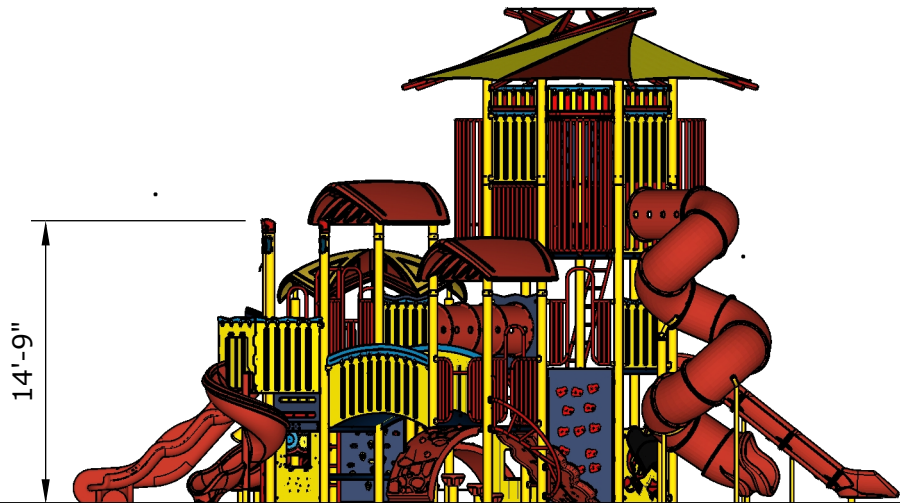

| | Ground Level Accessible Play Activities | Ground Level Accessible Activity Types |
|----------|---|--|
| Required | 9 | 5 |
| Provided | 12 | 5 |

Structure: SRPFX-50390-R
Age: 5-12
Series: 5" Steel

Access: Transfer Theme: Carnival

Conceptual Renderings Only. Subject to change without notice at SRP's Discretion

Preliminary Design

| Ages | Capacity | Use Zone | Fall Height | Actual Size | Timber Count | Elevated Activities |
|------|----------|----------|-------------|-------------|--------------|---------------------|
| 5-12 | 168 | 58'x57' | 13' | 46'x43' | 50 | 28 |