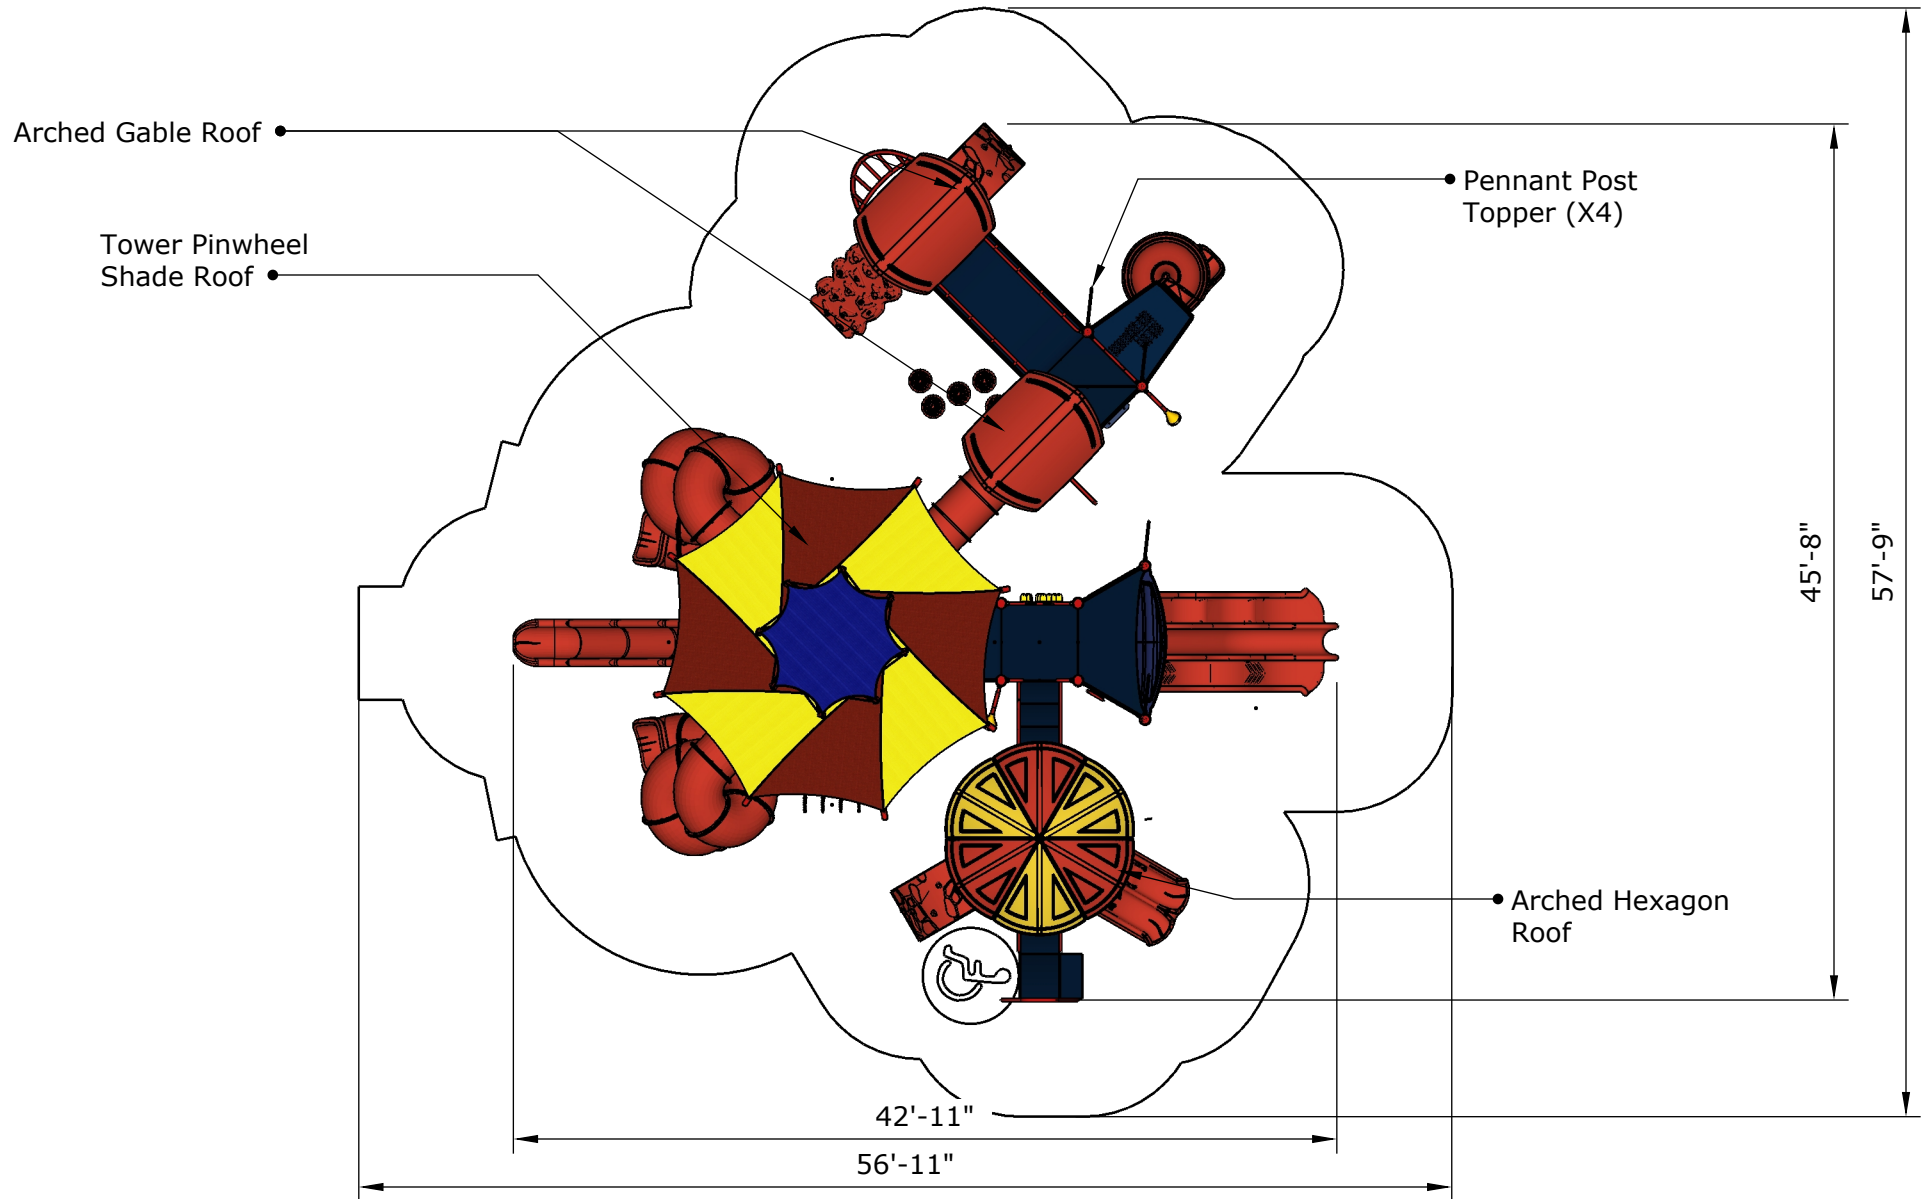

Ages	Capacity	Use Zone	Fall Height	Actual Size	Timber Count	Elevated Activities
5-12	168	58'x57'	13'	46'x43'	50	28

	Ground Level Accessible Play Activities	Ground Level Accessible Activity Types
Required	9	5
Provided	12	5

Structure: SRPFX-50390-R
Age: 5-12
Series: 5" Steel

Access: Transfer Theme: Carnival

Conceptual Renderings Only. Subject to change without notice at SRP's Discretion

Preliminary Design