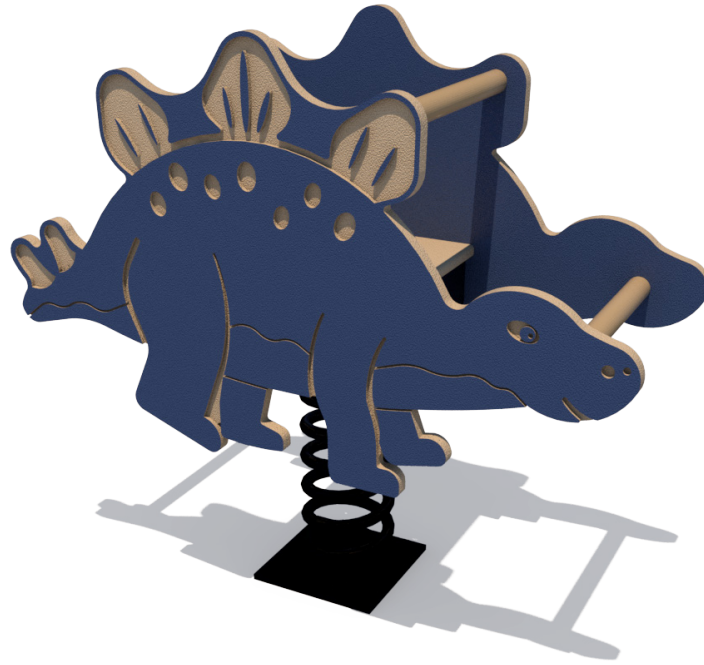

Stegosaurus Rider

TFS0032XX

Age Range: 6-23 Months, 2-5 Years

Use Zone: 17' x 17'

Capacity: 1

DESCRIPTION

The Stegosaurus Rider is sure to be a big hit at your child care or park playground. Children ages 6-23 months and 2-5 will benefit from its sit-in feature. They'll spring and bounce as they pretend to be riding along in the Late Jurassic period.

QUICK REFERENCE

Mounting Type: In Ground

Color Scheme: You Choice of Sandwich HDPE Panel Color

Material Type: HDPE Panel and Powder Coated Steel Springs

SANDWICH CORE

	White/Red		Spring Green/White
	Red/White		Green/White
	Red/Yellow		Green/Iced Coffee
	Yellow/Red		Iced Coffee/Green
	Yellow/Blue		Brown/Iced Coffee
	Yellow/Black		Gray/Black
	Blue/Yellow		White/Black
	Blue/Iced Coffee		Black/White
	Ocean Blue/White		