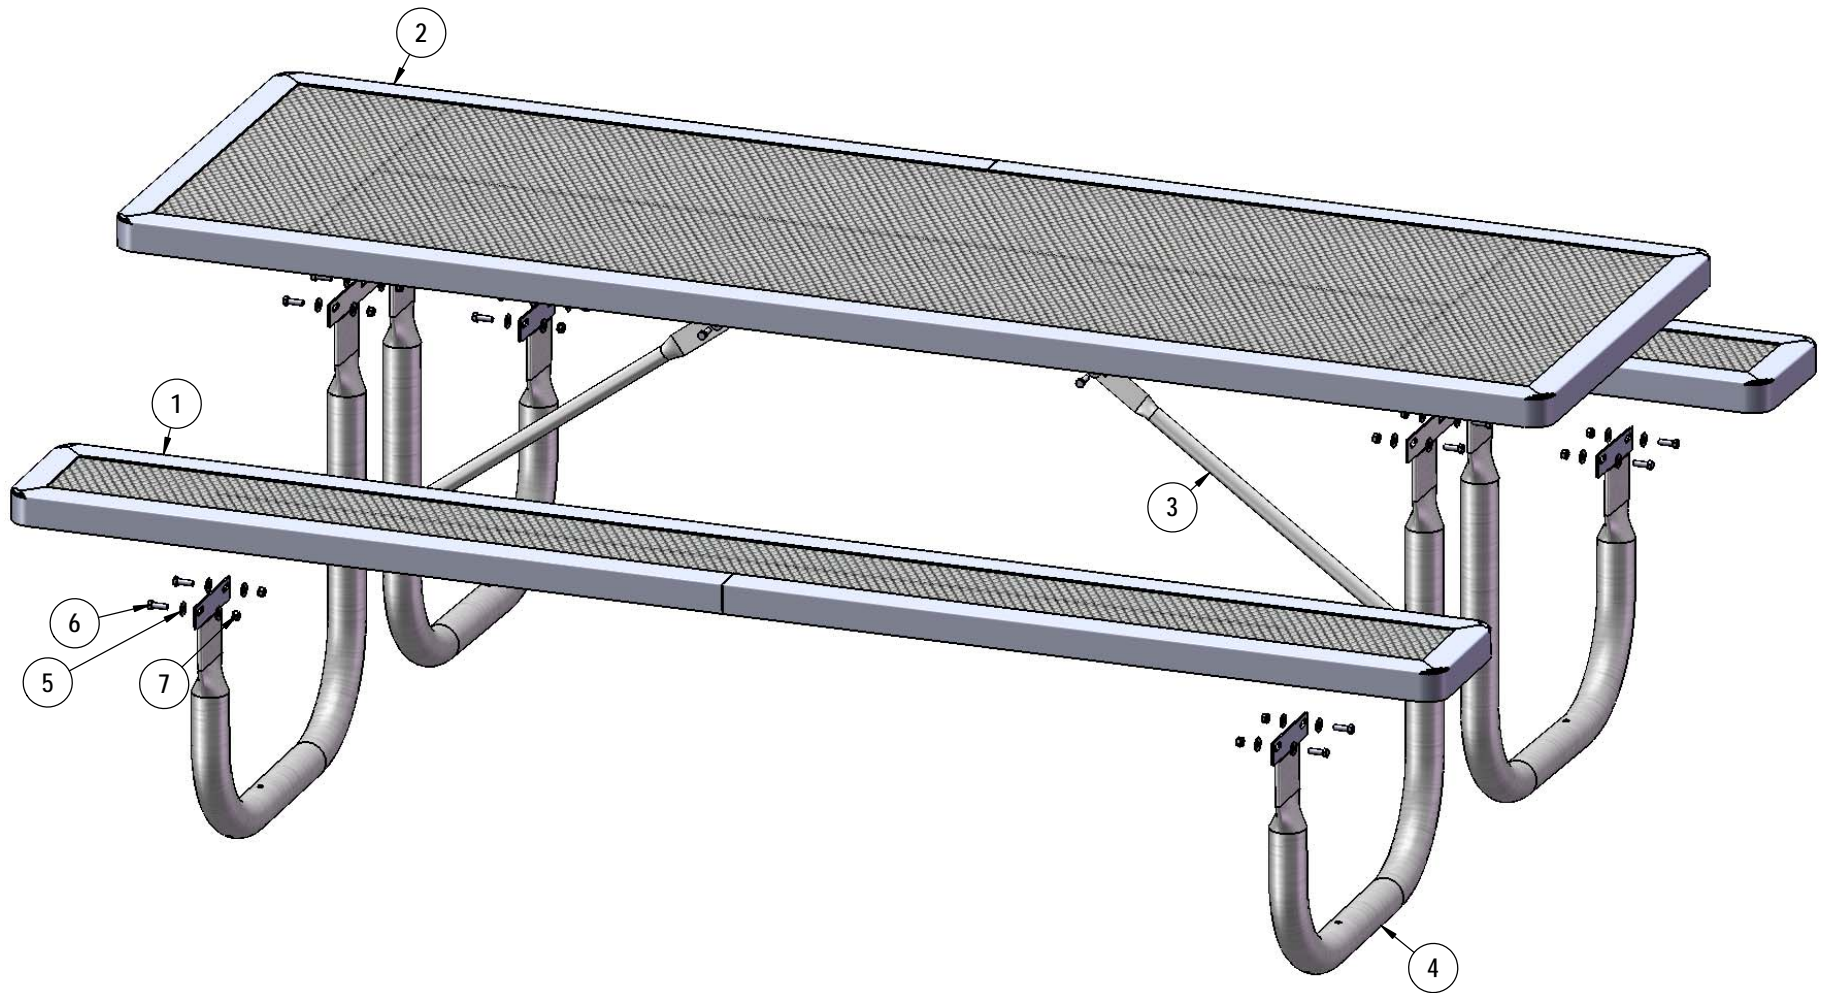

Model # T8RC

HARDWARE

5/16" x 1"
Machine Bolt

5/16" Washer

5/16" Washer

PRODUCT SPECIFICATIONS

T8RC PORTABLE PICNIC TABLE WALK THROUGH DESIGN

Seat & Back: 2" x 2" x 1/8" formed angle frame with 1-1/2" radius corners. 3/4" #9 steel expanded metal. 7 gauge x 1-1/2" flat bar center support and mounting bracket understructure. Electrically MIG welded.

Coating: Oven fused functionalized polyethylene copolymer-based thermoplastic. Fluidized bed coating application with superior mechanical performance, impact resistance and UV-stability.

Frame: 2-3/8" O.D. x 12 gauge pre-galvanized structural steel tubing. Cross braces 1" O.D. x 16 gauge pre-galvanized structural steel tubing. Brace attachment points 1-1/2"x1-1/2"x3/16" steel angle. Seat and top mounting points 7 gauge x 1-1/2" die stamped steel flat bar. Legs are bent over a mandrel through the bend radius producing a wrinkle free bend. Holes are predrilled in legs for optional surface mounting. All electrically MIG welded.

Frame Coating: Electrostatic powder coated application oven cured.

Hardware: All stainless steel hardware fasteners.

Dimensions: 8' portable picnic table walk-through design. Top is 30" wide x 96" long x 30-13/16" high. Seats are 10" wide x 96" long x 18-13/16" high. Outside to outside dimensions are 67-7/16" x 96".

COMPONENTS

ITEM NO.	PartNo	DESCRIPTION	QTY
1	RC96-S	8' long x 10" wide regal expanded seat	2
2	RC96-T	8' regal expanded top	1
3	P-01-04-0125	29 7/8" Brace	2
4	P-V238	238 Vinyl Frame	2
5	33-02-0007	5/16" SS Washer	40
6	33-05-0029	5/16" x 1" Machine Bolt (SS)	20
7	33-03-0012	5/16" Kep Nut (SS)	20