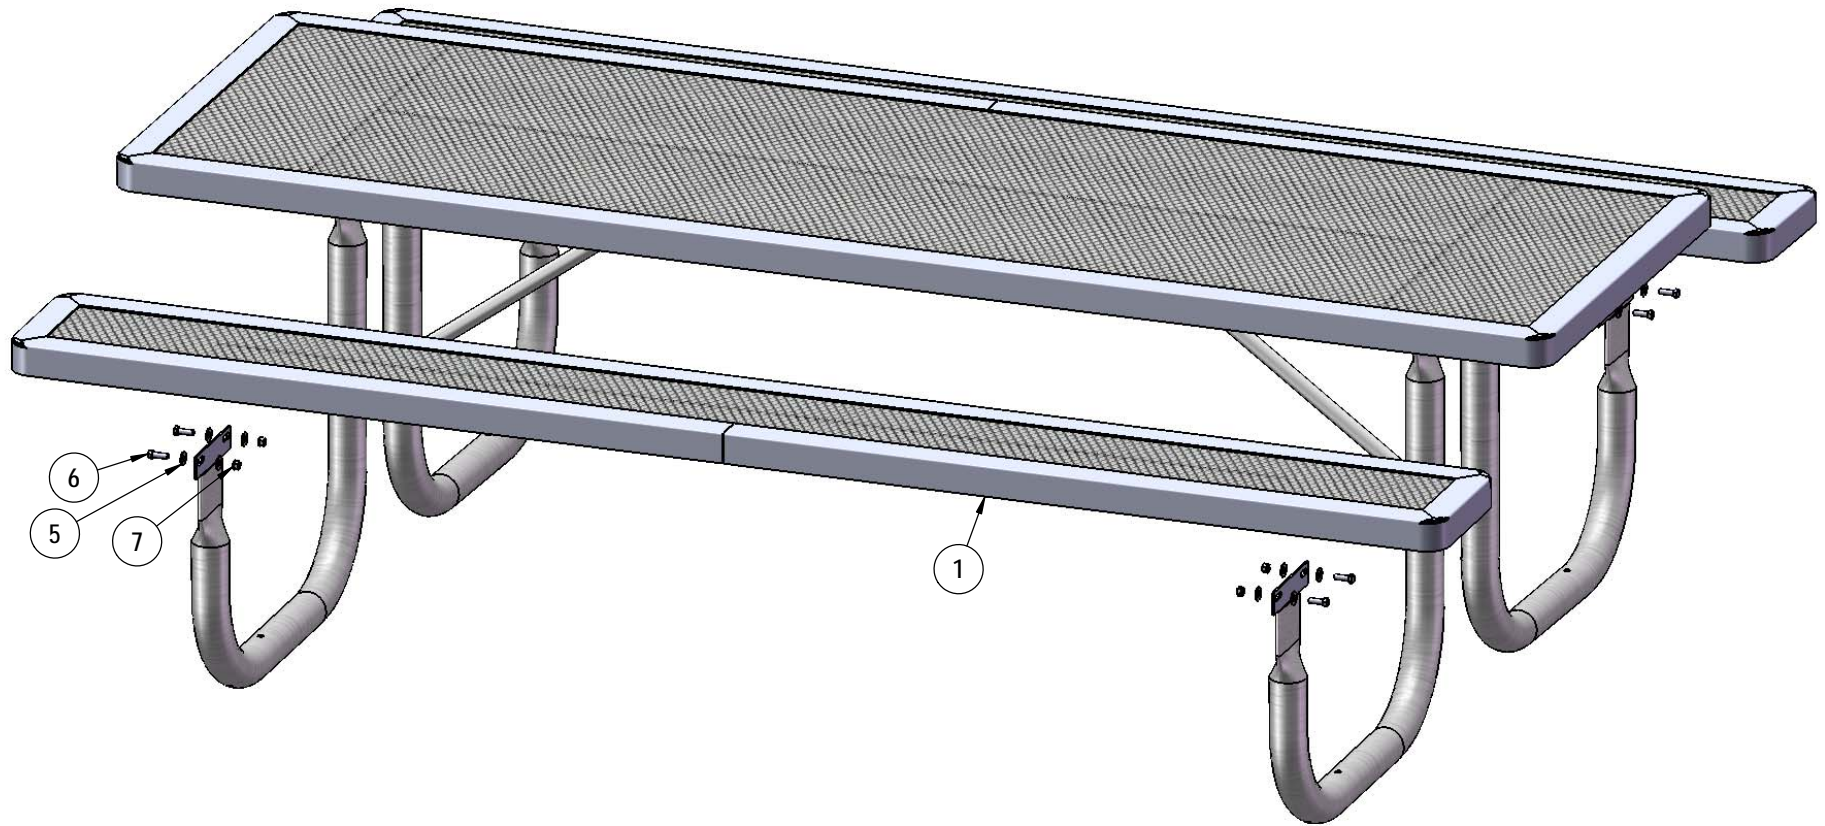

Coating: Oven fused functionalized polyethylene copolymer-based thermoplastic. Fluidized bed coating application with superior mechanical performance, impact resistance and UV-stability.

Frame: 2-3/8" O.D. x 12 gauge pre-galvanized structural steel tubing. Cross braces 1" O.D. x 16 gauge pre-galvanized structural steel tubing. Brace attachment points 1-1/2"x1-1/2"x3/16" steel angle. Seat and top mounting points 7 gauge x 1-1/2" die stamped steel flat bar. Legs are bent over a mandrel through the bend radius producing a wrinkle free bend. Holes are predrilled in legs for optional surface mounting. All electrically MIG welded.

Frame Coating: Electrostatic powder coated application oven cured.

Hardware: All stainless steel hardware fasteners.

Dimensions: 8' portable picnic table walk-through design. Top is 30" wide x 96" long x 30-13/16" high. Seats are 10" wide x 96" long x 18-13/16" high. Outside to outside dimensions are 67-7/16" x 96".

Superior[®]
 RECREATIONAL PRODUCTS
A PLAYCORE Company

STEP 1

Attach the top to the top legs as shown using specified hardware.

STEP 2

Attach the braces to the frame and under side of the top as shown using specified hardware.

STEP 3

Attach the seats to the frame as shown using specified hardware.

OVERALL DIMENSIONS