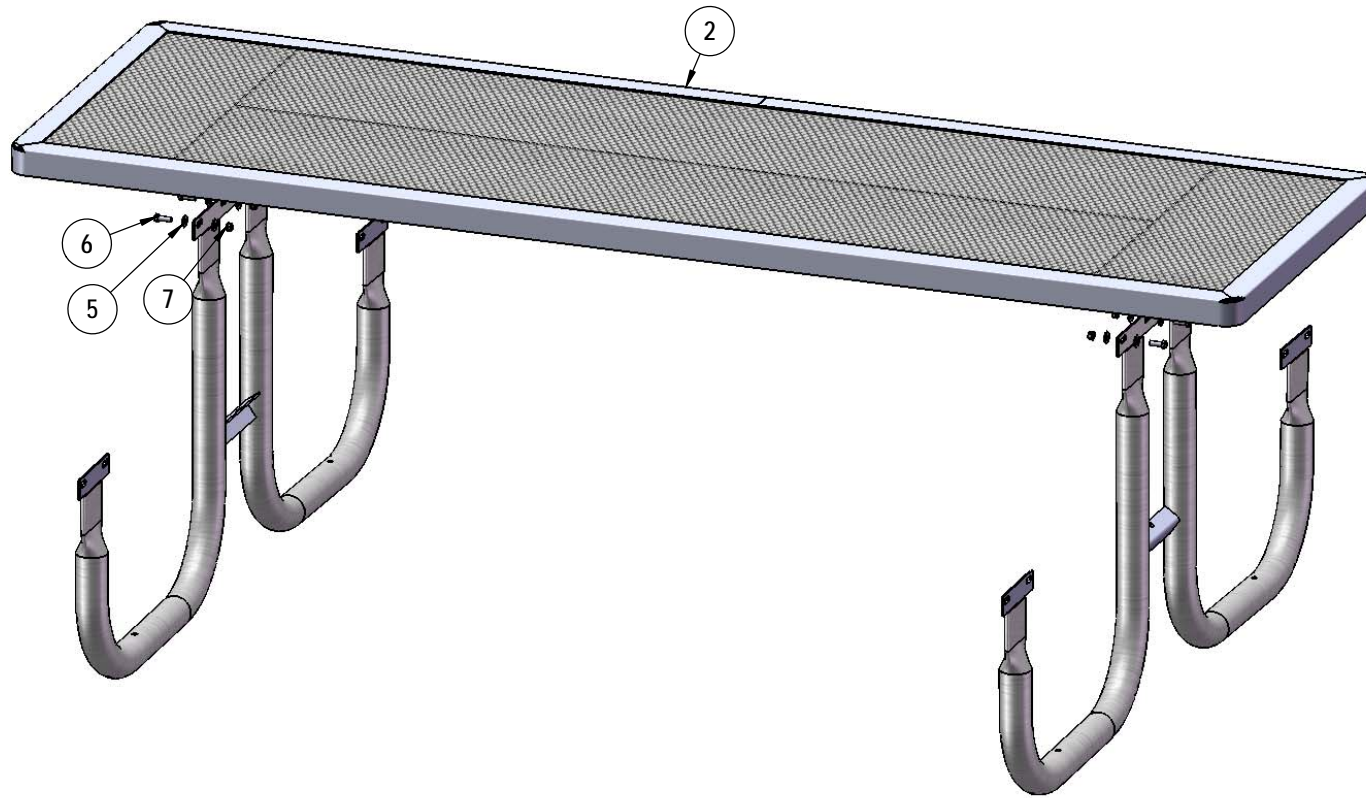

STEP 1

Attach the top to the top legs as shown using specified hardware.