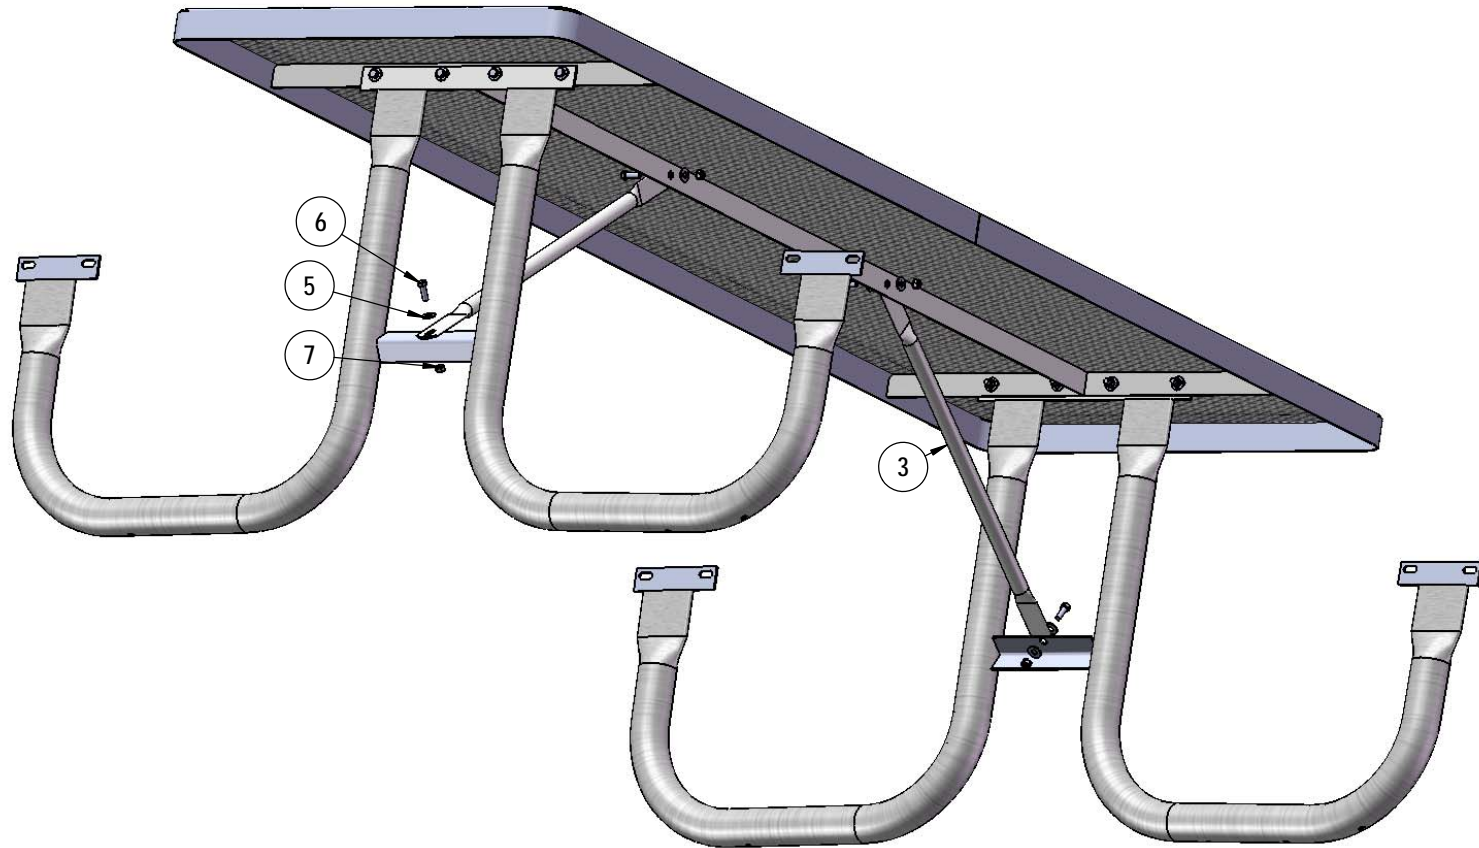

Coating: Oven fused functionalized polyethylene copolymer-based thermoplastic. Fluidized bed coating application with superior mechanical performance, impact resistance and UV-stability.

Frame: 2-3/8" O.D. x 12 gauge pre-galvanized structural steel tubing. Cross braces 1" O.D. x 16 gauge pre-galvanized structural steel tubing. Brace attachment points 1-1/2"x1-1/2"x3/16" steel angle. Seat and top mounting points 7 gauge x 1-1/2" die stamped steel flat bar. Legs are bent over a mandrel through the bend radius producing a wrinkle free bend. Holes are predrilled in legs for optional surface mounting. All electrically MIG welded.

Frame Coating: Electrostatic powder coated application oven cured.

Hardware: All stainless steel hardware fasteners.

Dimensions: 8' portable picnic table walk-through design. Top is 30" wide x 96" long x 30-13/16" high. Seats are 10" wide x 96" long x 18-13/16" high. Outside to outside dimensions are 67-7/16" x 96".

COMPONENTS

ITEM NO.	PartNo	DESCRIPTION	QTY
1	RC96-S	8' long x 10" wide regal expanded seat	2
2	RC96-T	8' regal expanded top	1
3	P-01-04-0125	29 7/8" Brace	2
4	P-V238	238 Vinyl Frame	2
5	33-02-0007	5/16" SS Washer	40
6	33-05-0029	5/16" x 1" Machine Bolt (SS)	20
7	33-03-0012	5/16" Kep Nut (SS)	20

Superior[®]
 RECREATIONAL PRODUCTS
A PLAYCORE Company

STEP 1

Attach the top to the top legs as shown using specified hardware.

STEP 2

Attach the braces to the frame and under side of the top as shown using specified hardware.