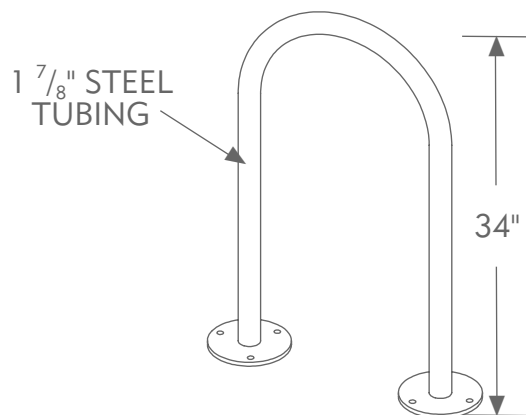

Circa™

The Circa 2000™ will park bikes safely and securely. The concentric design of the Circa™ bike rack helps guide bikes into place while spacing them safely apart. Once in place, the Circa 2000™ bicycle rack offers bikes two distinct contact points, at front and rear, for secure bike locking. The Circa 2000™ bike rack comes with either Galvanized, Powder Coated, or Stainless steel finishes and is built to last.

CIR-2
2 BIKE

CIR-4
4 BIKE

CIR-6
6 BIKE

CIR-8
8 BIKE

Galvanized

Withstanding the elements with little to no maintenance, our galvanized products are durable and weather to a battleship grey. For this finish, the product will have vent holes that will allow draining after a hot-dip in the molten zinc tank. A galvanized product is an economical choice that resists rust. This finish comes with a 5-year warranty.