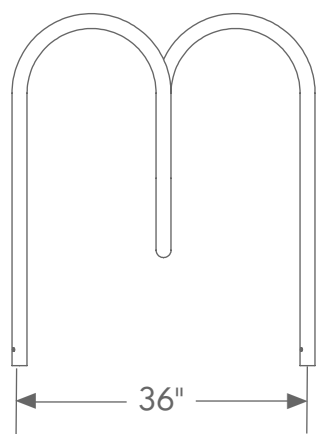

CIR-4
4 BIKE