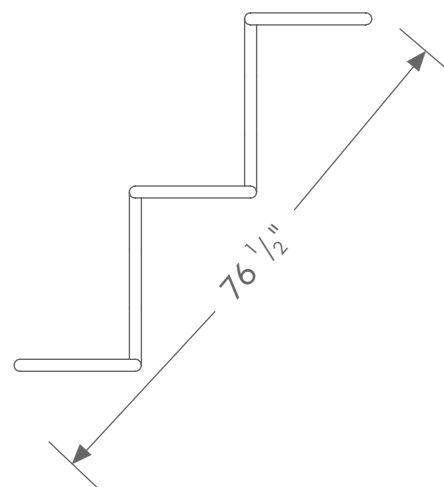

CIR-6
6 BIKE