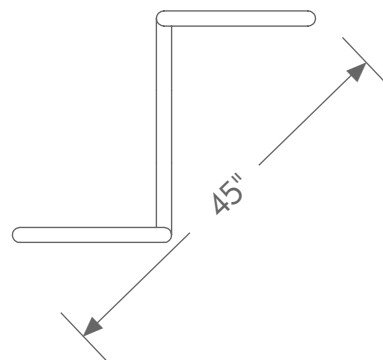

CIR-4
4 BIKE