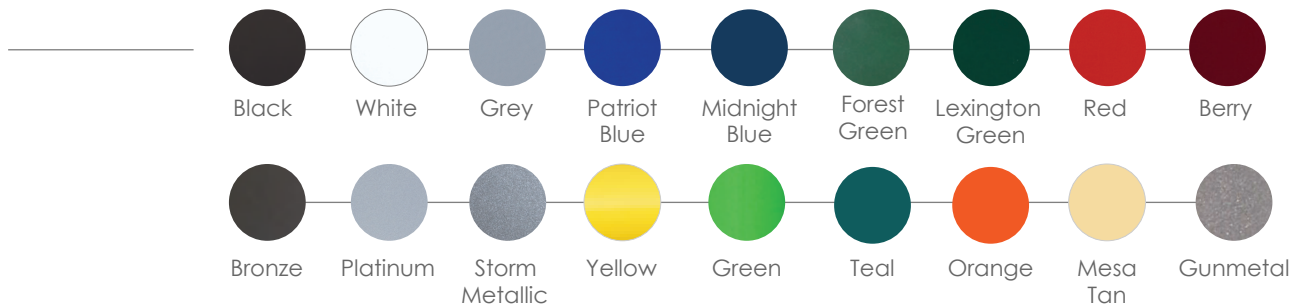

CIR-2
2 BIKE

CIR-4
4 BIKE

CIR-6
6 BIKE

CIR-8
8 BIKE

Galvanized

Withstanding the elements with little to no maintenance, our galvanized products are durable and weather to a battleship grey. For this finish, the product will have vent holes that will allow draining after a hot-dip in the molten zinc tank. A galvanized product is an economical choice that resists rust. This finish comes with a 5-year warranty.

Super TGIC Powder Coat

Available in 18 vibrant shades, super TGIC coated products will stain significantly less from UV light than other finishes. This finish has a 1-year warranty.

Note: Due to variations in the printing process, colors shown may not be an exact match. Please request color samples from Madrax for accurate color comparisons.