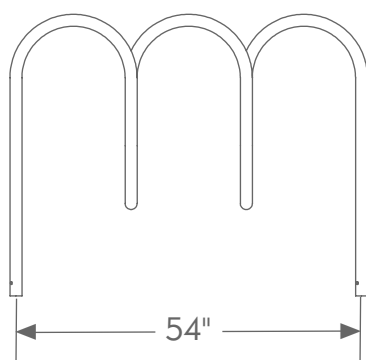

CIR-6
6 BIKE