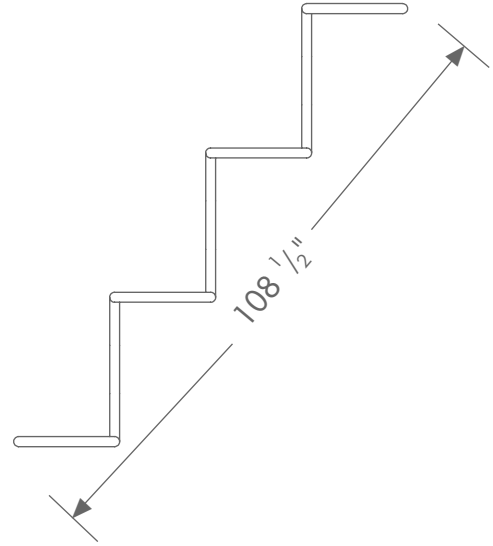

CIR-8
8 BIKE