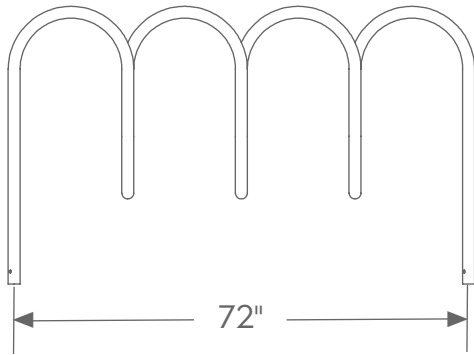

CIR-8
8 BIKE