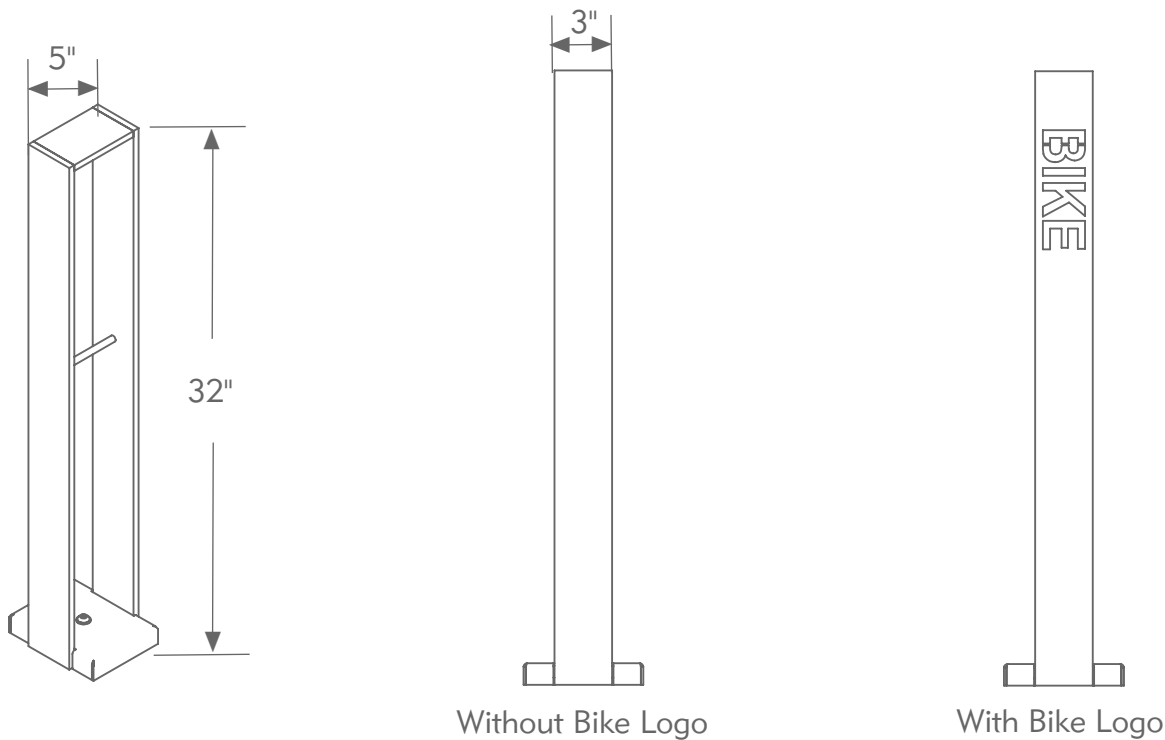

# Pierce™

The Pierce™ Bike Rack is not your ordinary bike rack. This edgy art piece is also a functional and secure bike parking solution. Each Pierce™ Bicycle Rack parks two bikes. The laser cut wording on the side of the Pierce can be customized - contact us for details.