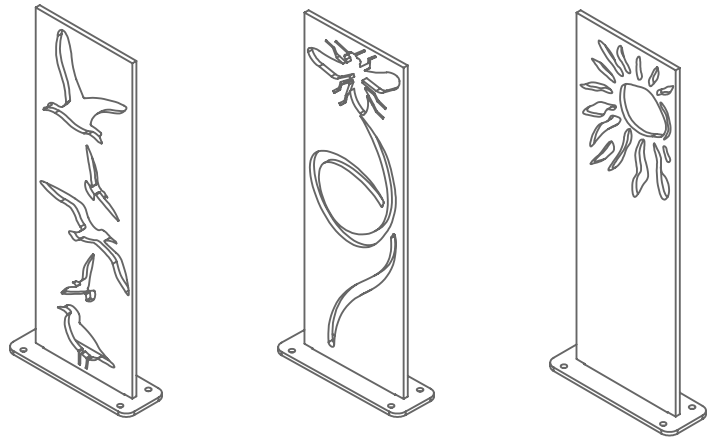

Shadow™™

The Metro™ Bike Rack is a structured spin on the classic U-Rack. Clean lines and a sleek finish make this rack the perfect enhancement for your landscape. Each Metro™ Bicycle Rack parks two bikes and offers the best of both worlds - involving creativity and functional, quality bike parking.

Shadow™

Galvanized

Withstanding the elements with little to no maintenance, our galvanized products are durable and weather to a battleship grey. For this finish, the product will have vent holes that will allow draining after a hot-dip in the molten zinc tank. A galvanized product is an economical choice that resists rust. This finish comes with a 5-year warranty.