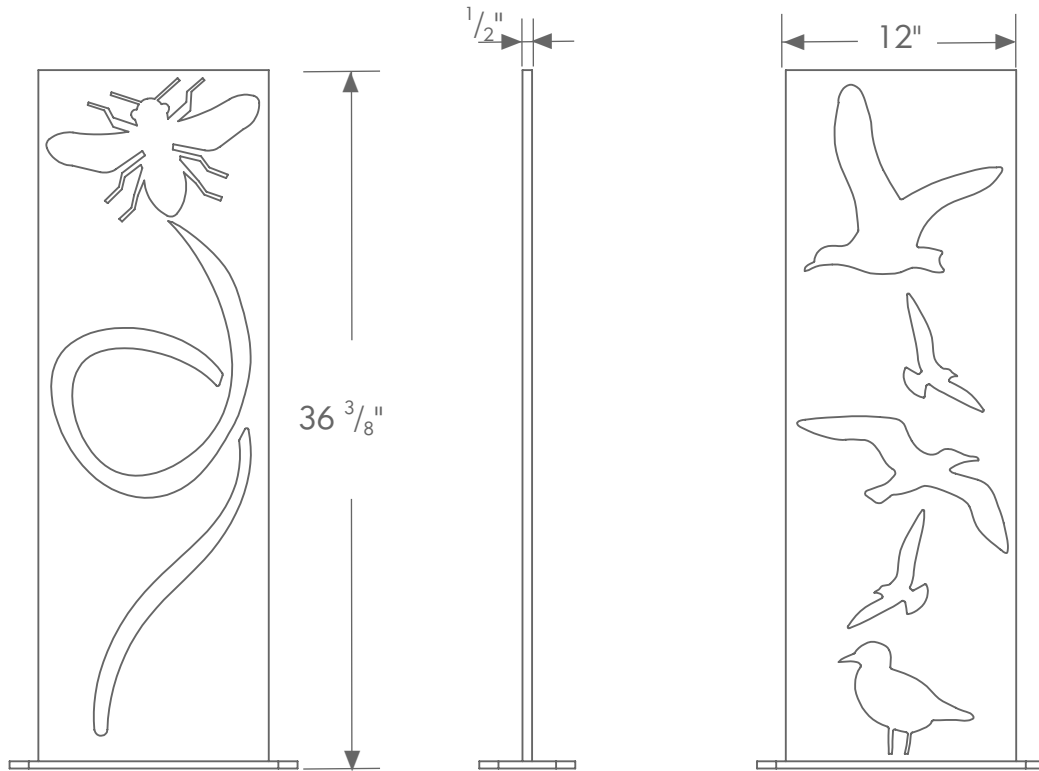

Shadow™

Galvanized

Withstanding the elements with little to no maintenance, our galvanized products are durable and weather to a battleship grey. For this finish, the product will have vent holes that will allow draining after a hot-dip in the molten zinc tank. A galvanized product is an economical choice that resists rust. This finish comes with a 5-year warranty.

Super TGIC Powder Coat

Available in 18 vibrant shades, super TGIC coated products will stain significantly less from UV light than other finishes. This finish has a 1-year warranty.

Note: Due to variations in the printing process, colors shown may not be an exact match. Please request color samples from Madrax for accurate color comparisons.