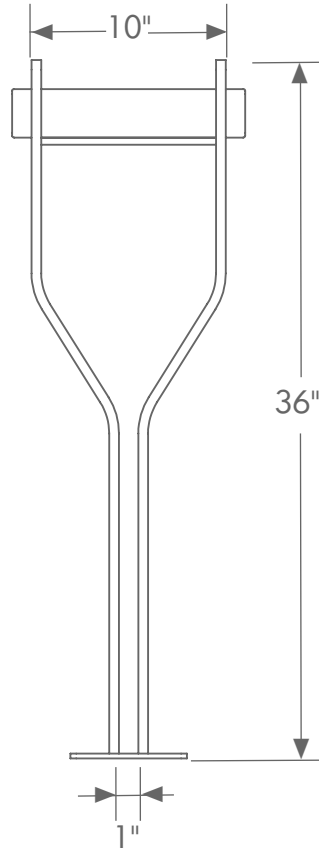

# Stout™

The Stout bicycle rack will harmonize with any environment. Each Stout™ bike rack can park two bicycles and is a unique, modern, artistic twist on bike parking. It combines the best of both worlds involving creativity and functional, quality bike parking. The Stout is available in Galvanized or Powder Coated finishes.