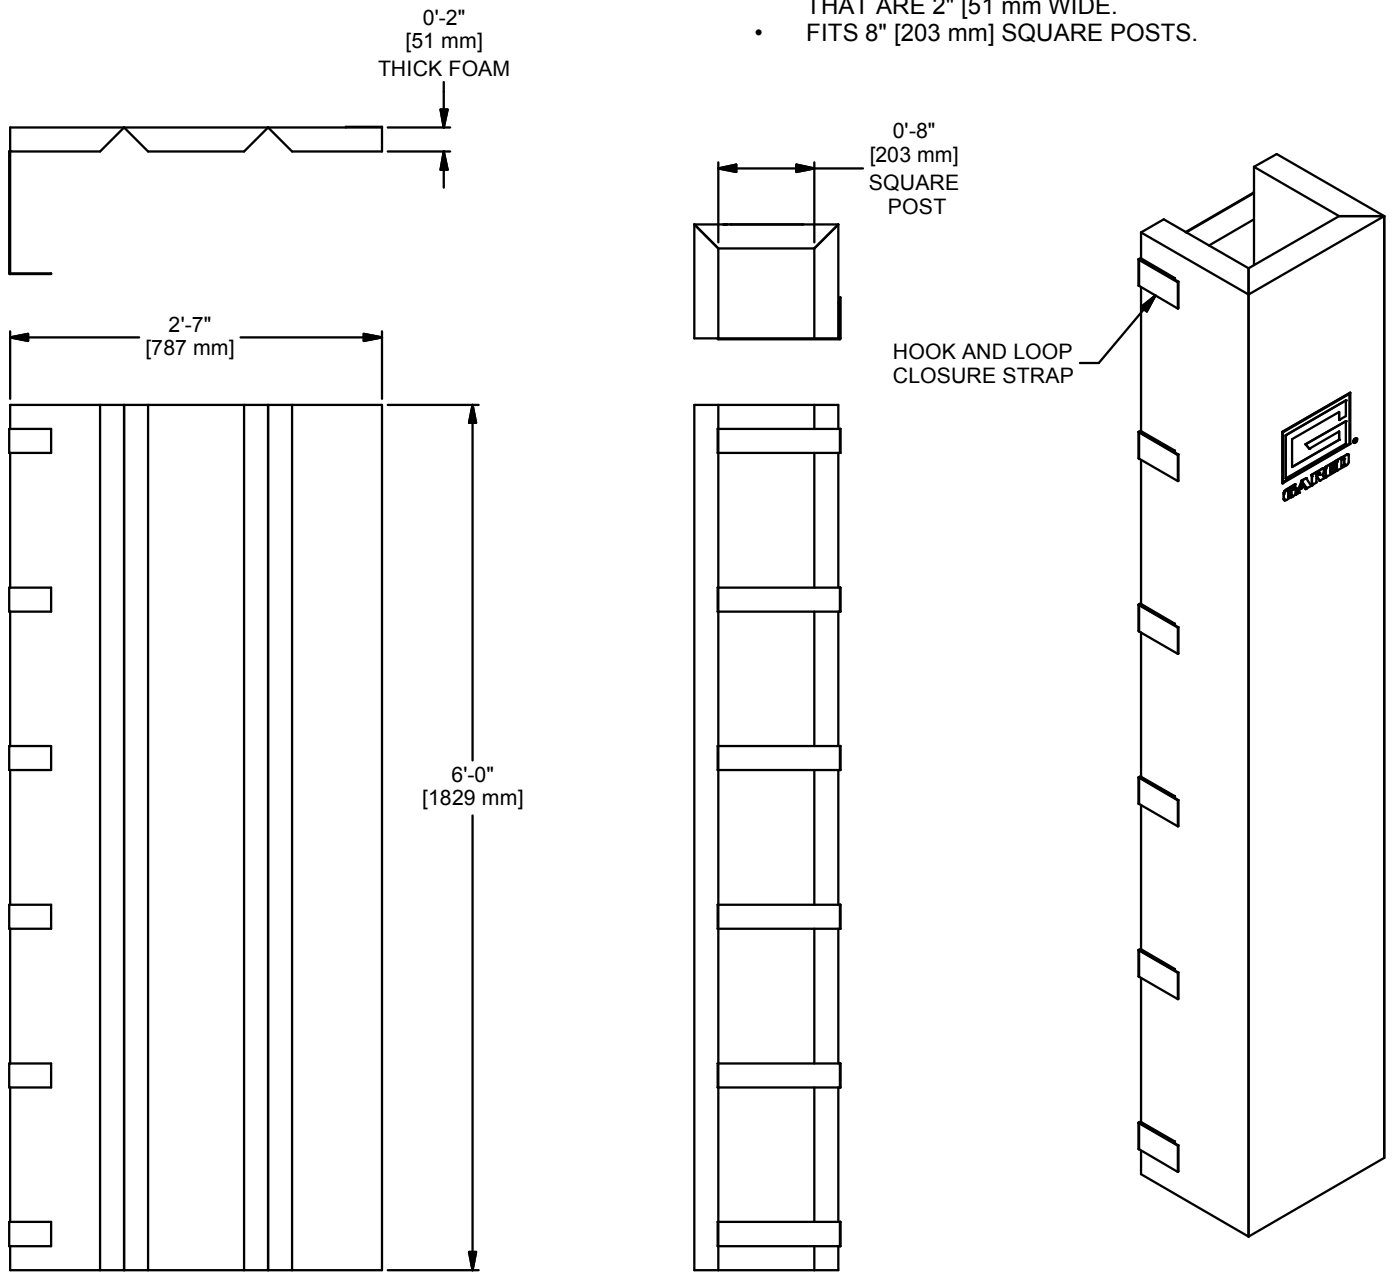

NOTES:

- 2" [51 mm] THICK, CLOSED CELL POLYURETHANE FOAM WITH A 18 OZ UV RESISTANT BLACK VINYL COVER.
- ATTACHES WITH LOOP AND HOOK FASTENERS THAT ARE 2" [51 mm] WIDE.
- FITS 8" [203 mm] SQUARE POSTS.

A	WDC	05-18-20
REV	BY	DATE

POLE PAD, 8" SQ FITTED

DRAWN	CROSBY	DATE	5/18/2020	DATE ISSUED
APPROVED		DATE		

FILE LOC. Q:\Inventor Files\Specification Files\06_Outdoor Products

SIZE	SCALE	SHT. NO.	PART NO.	REV
A		1 OF 2	PP8SQF	A

MODEL PP8SQF

POLE PAD, 8" SQUARE FITTED

The fitted pad is designed for 8" [203 mm] square outdoor posts. Mitered pad corners fit securely to the post to prevent pad from spinning, protecting players from contact with post.

Available in only black.

ACCESSORIES

BP8SQ BASE POLE PAD, 8" SQ. (Covers base plate on surface mounted posts)